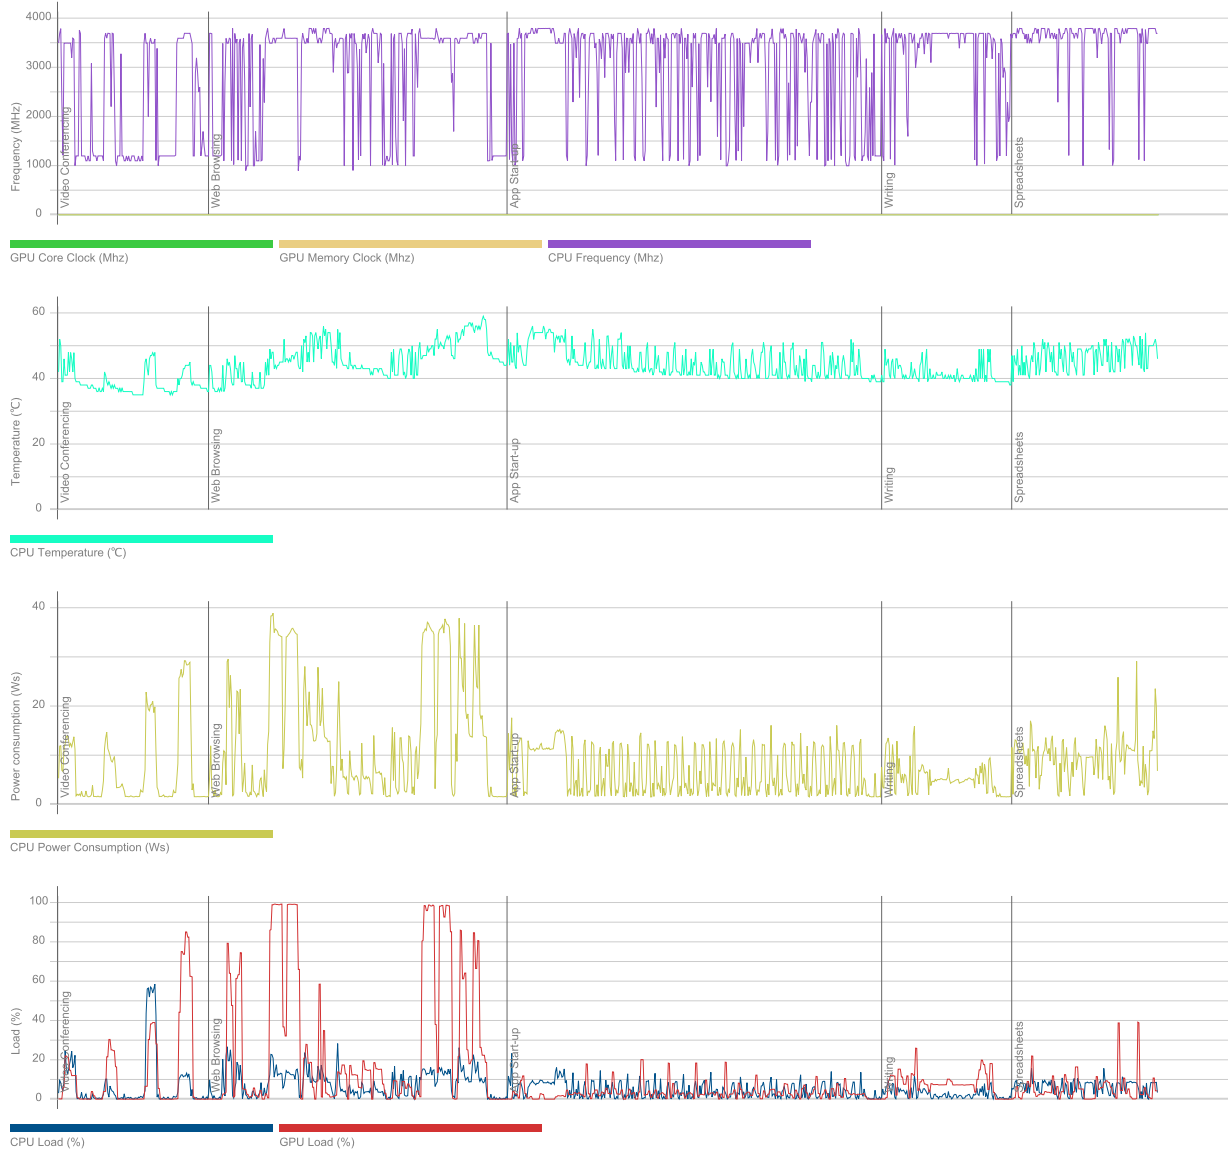

Hardware monitoring