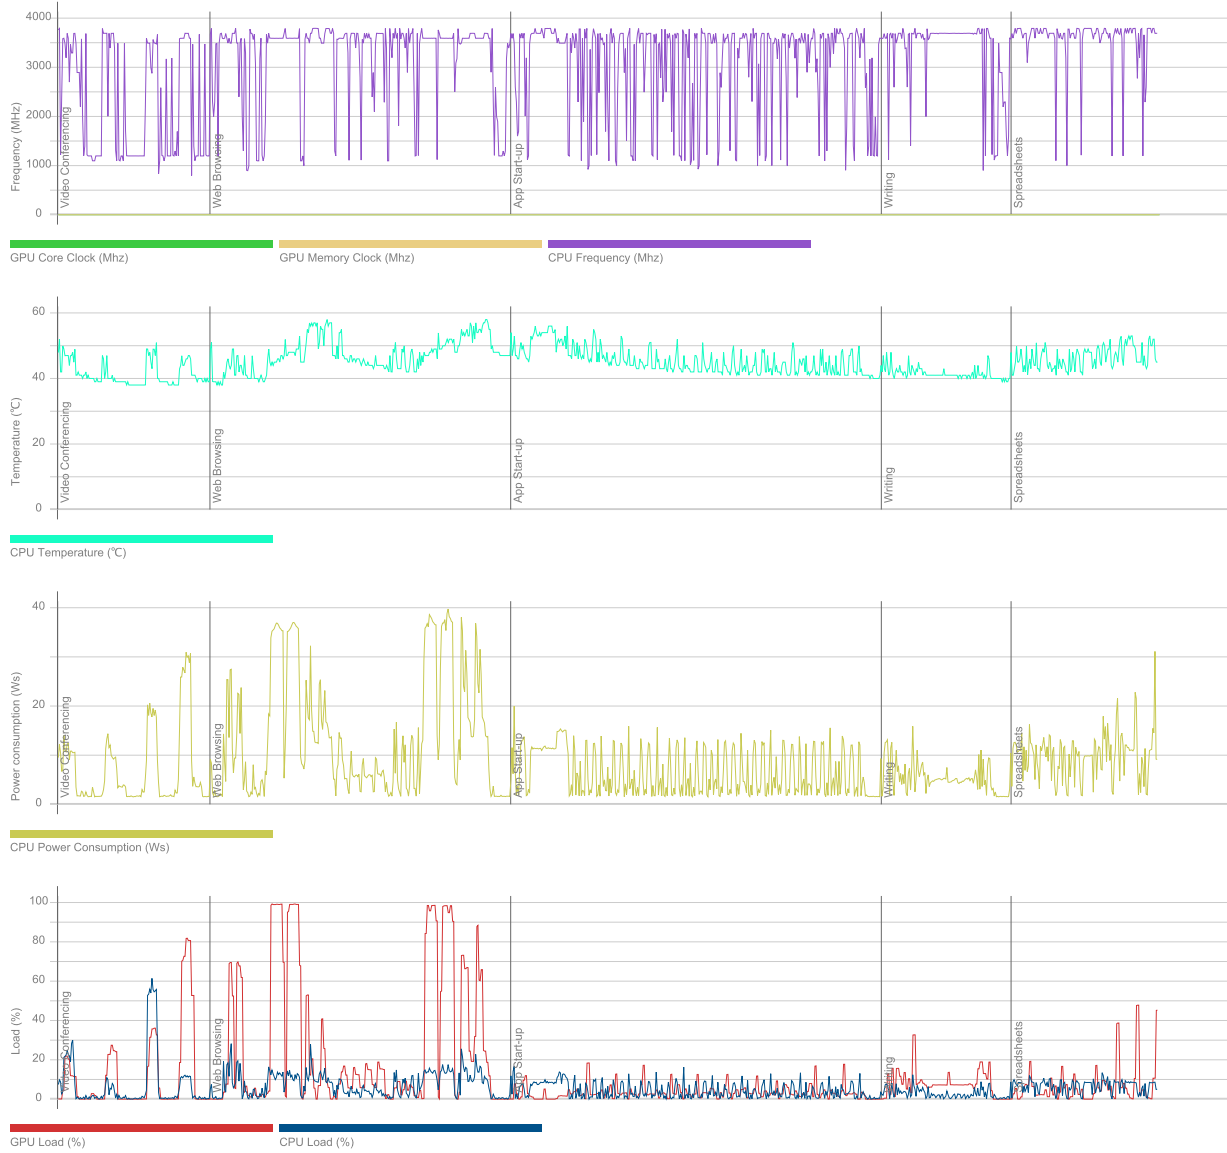

Hardware monitoring