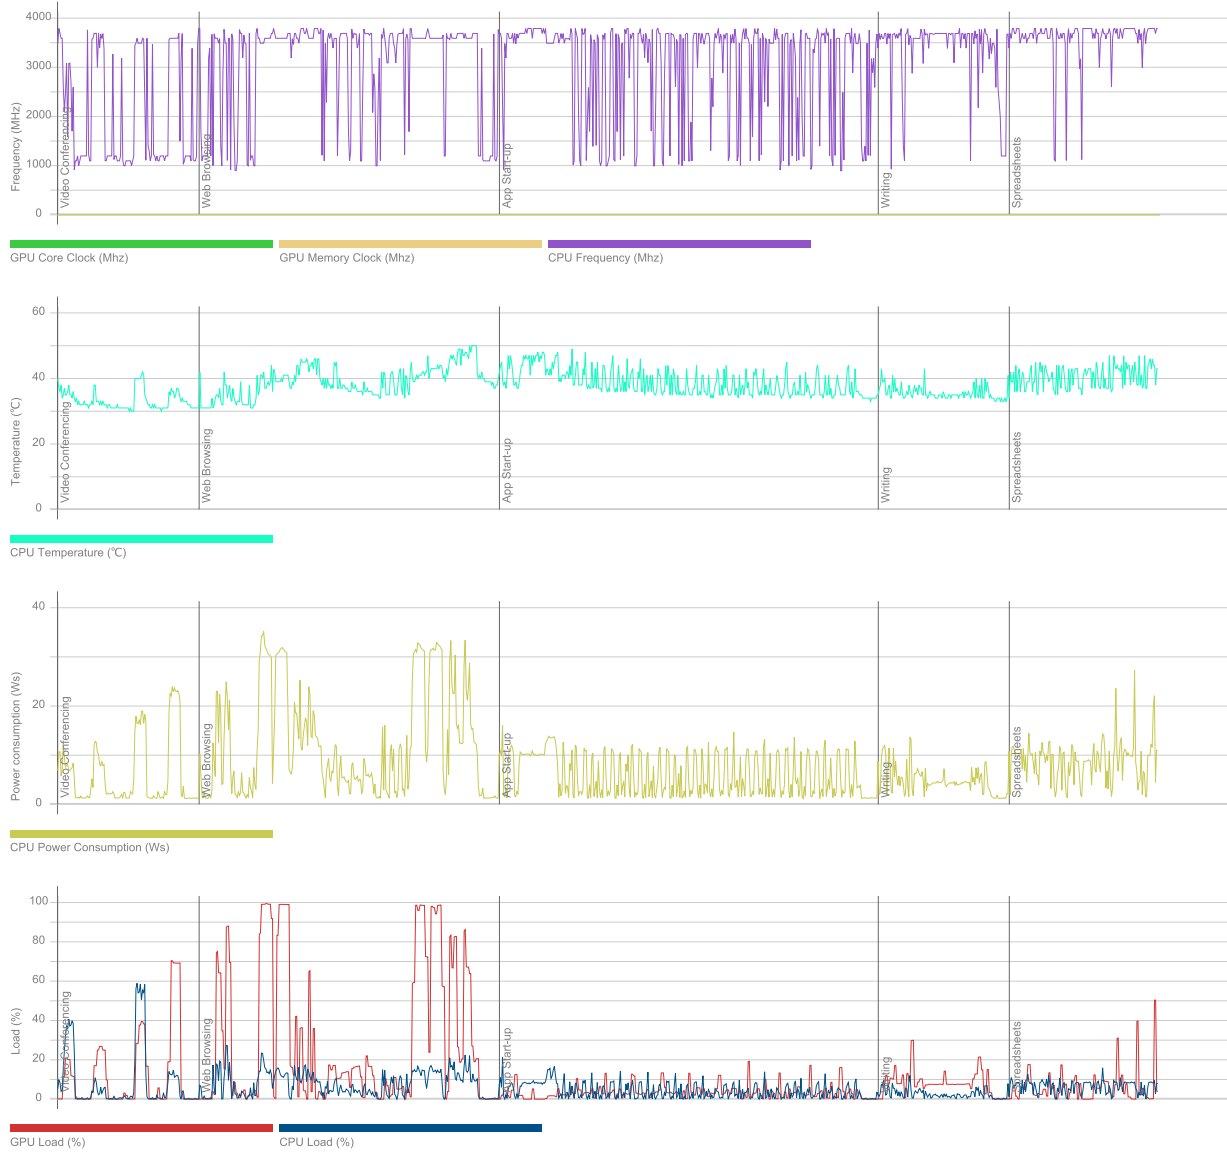

3794 MHz

Processors

Cores

Package

Graphic adapters

Hardware monitoring

PCMark 10 Express

4 274