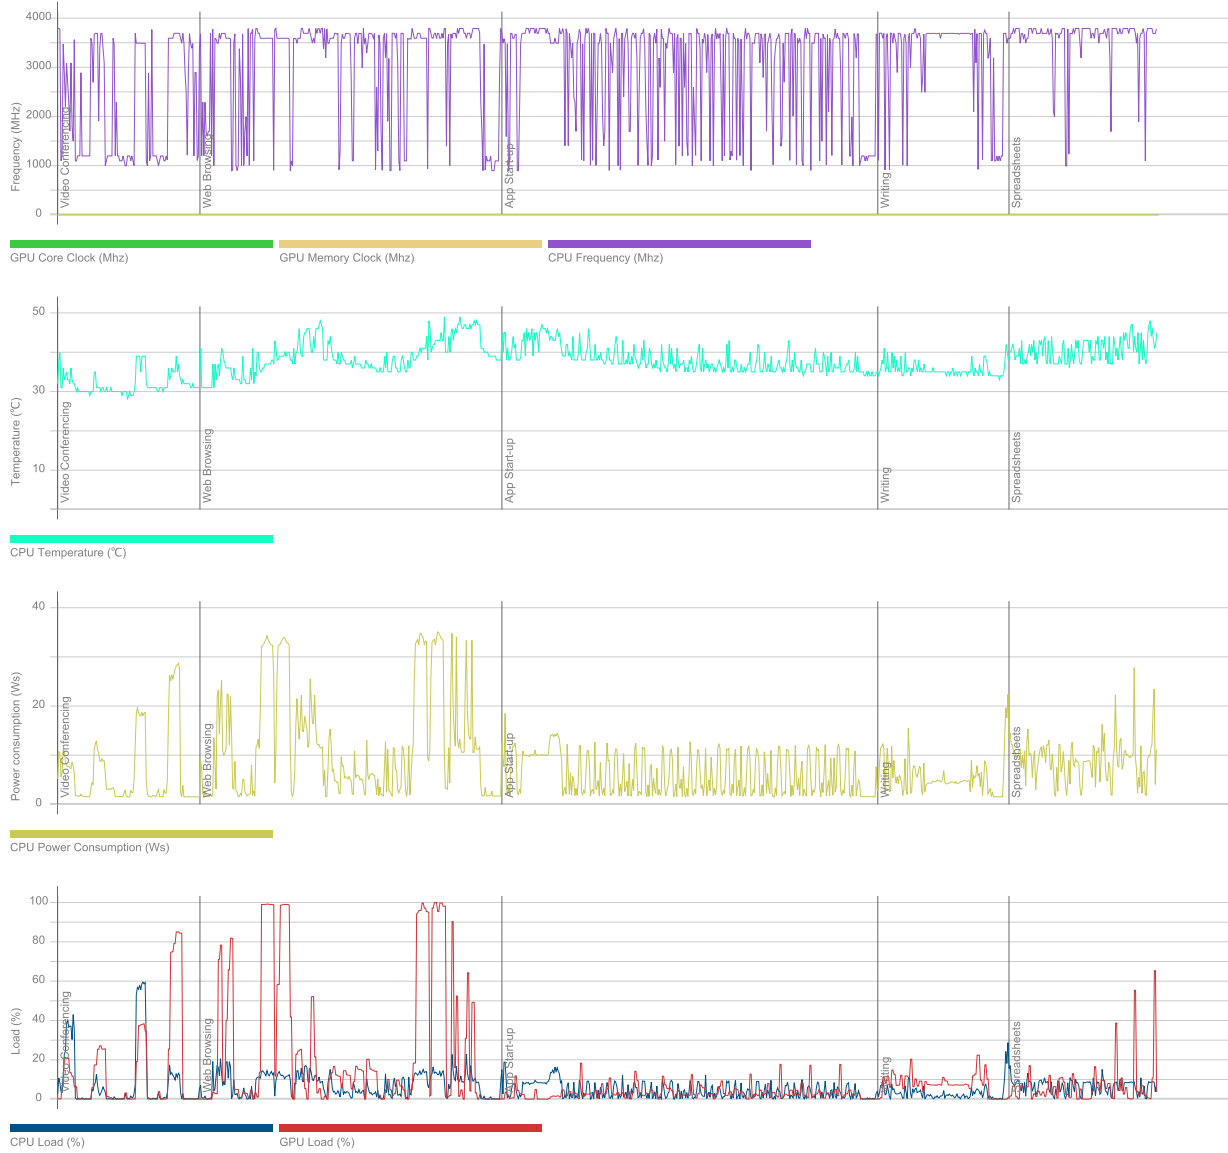

Hardware monitoring