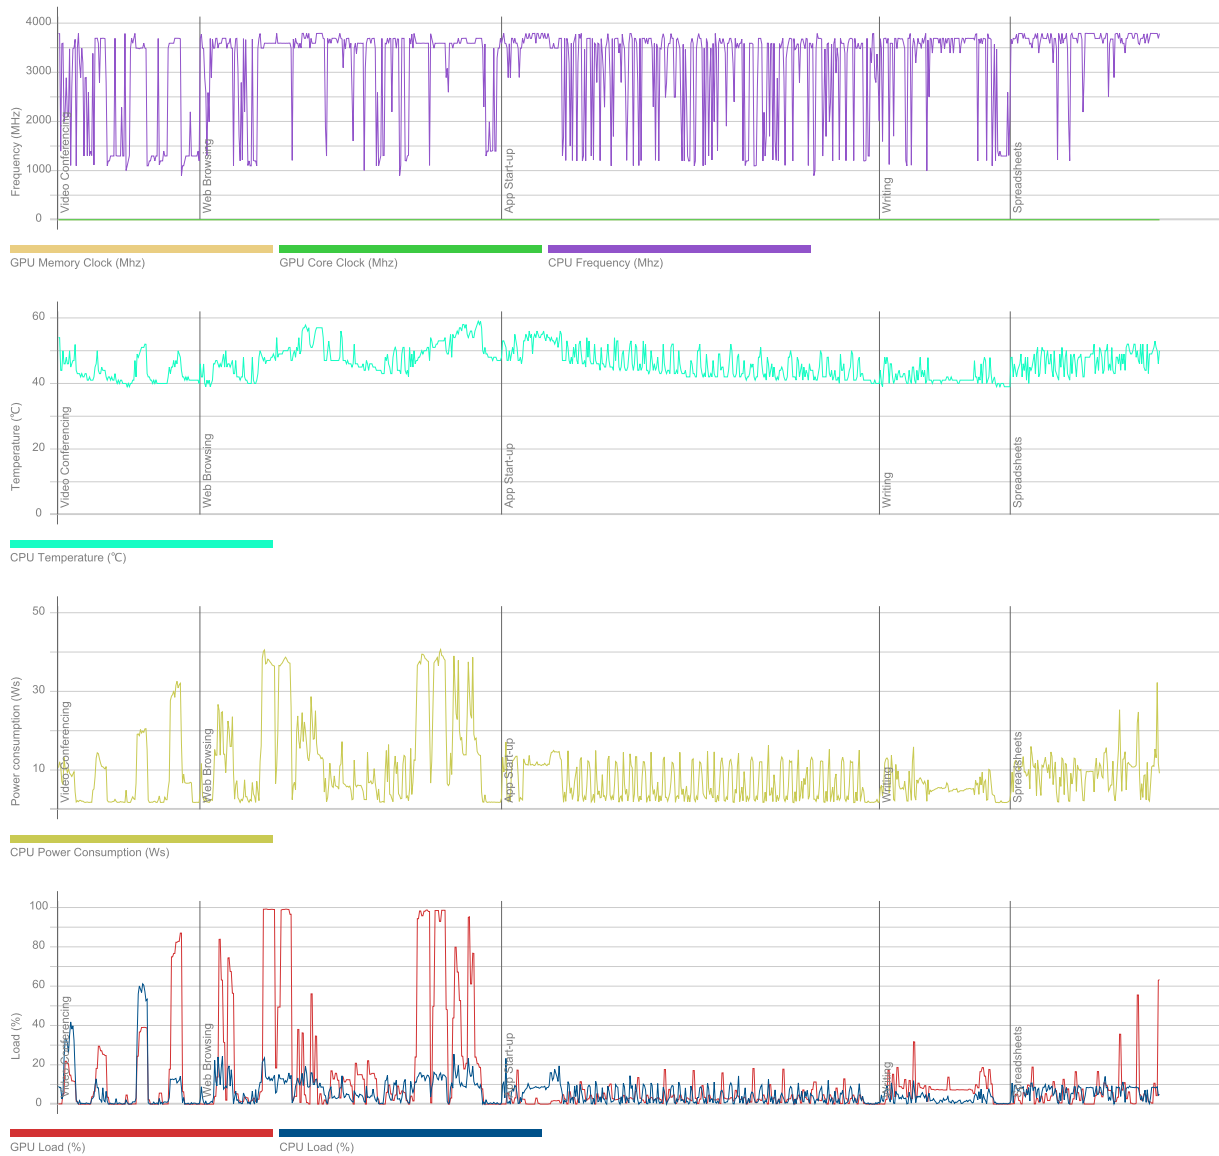

Hardware monitoring