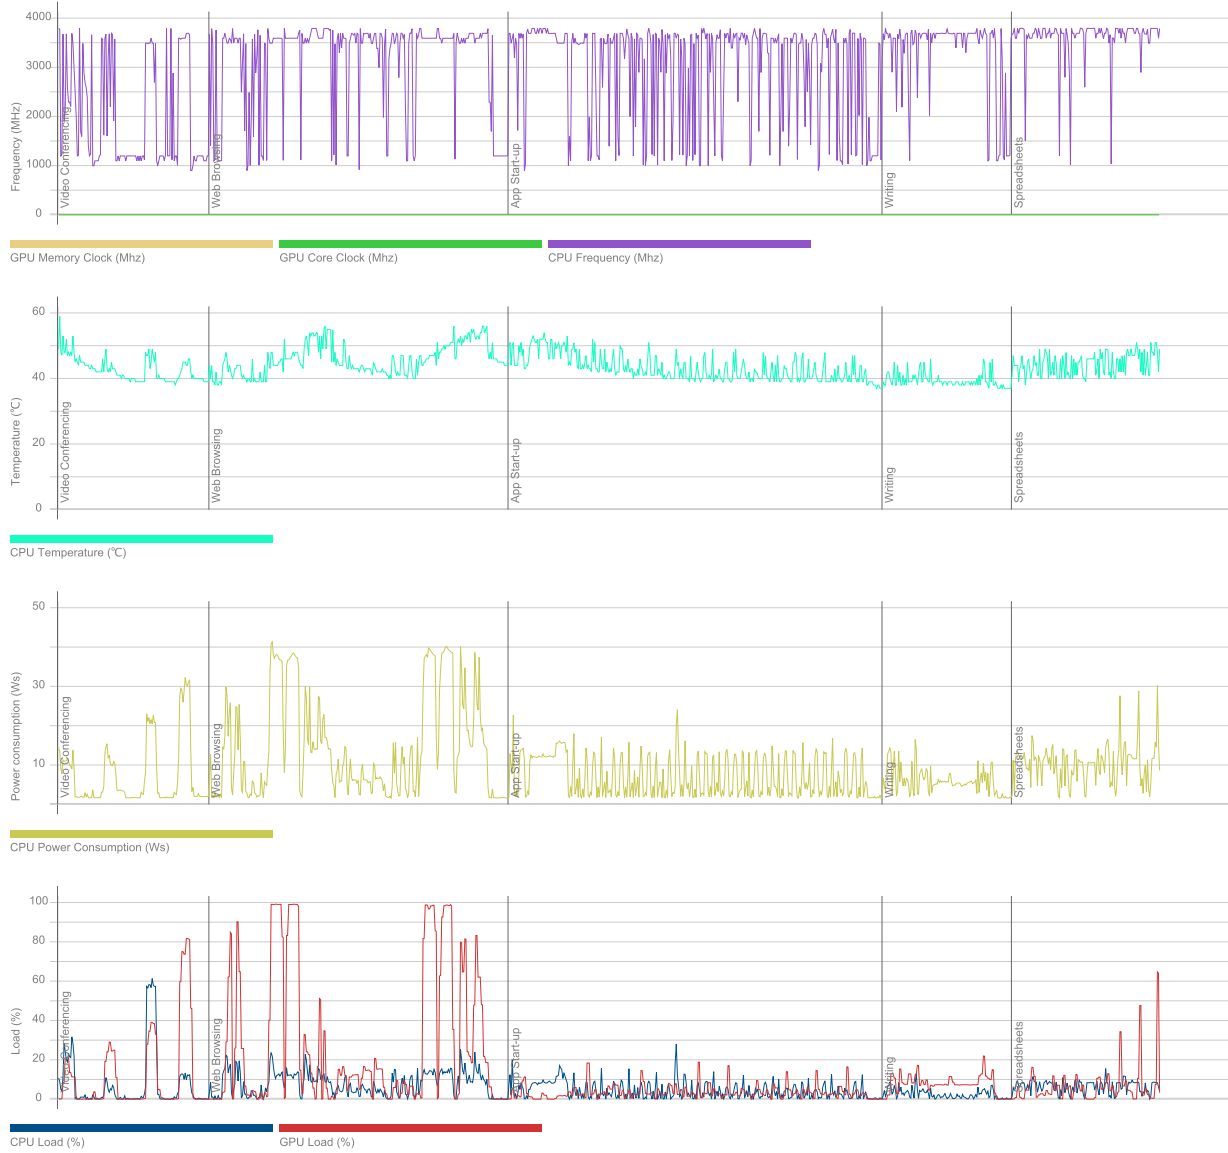

Hardware monitoring