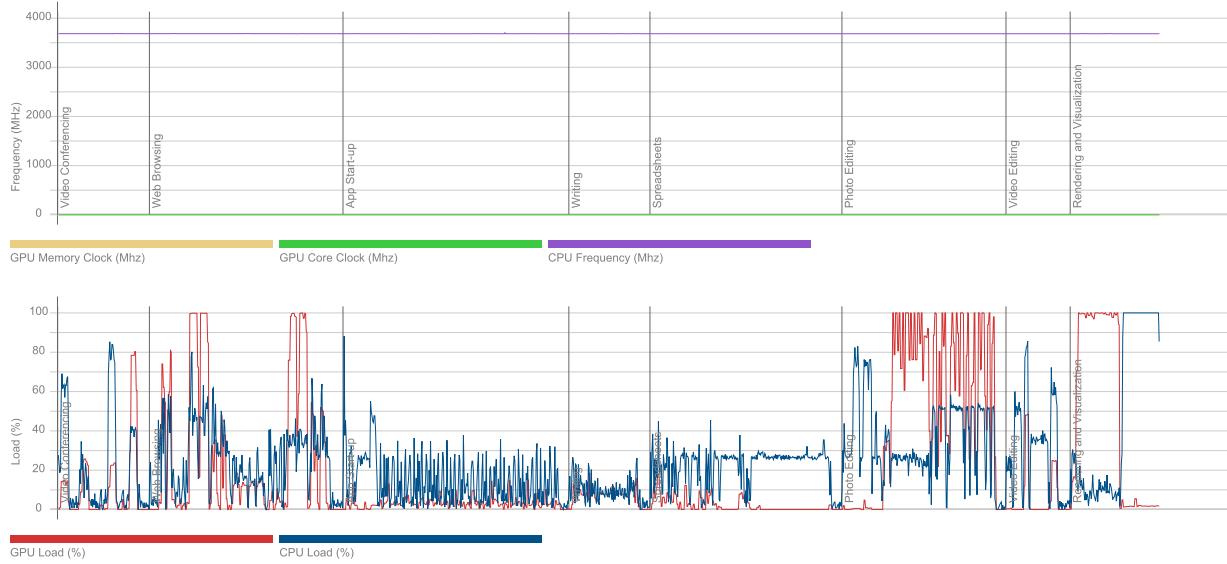

Hardware monitoring