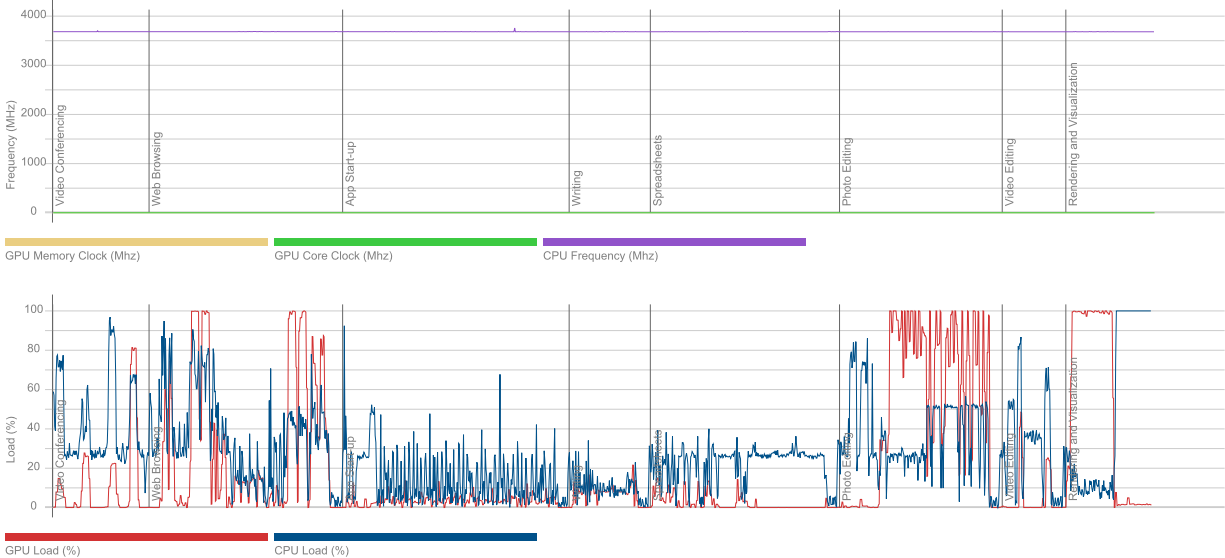

Hardware monitoring