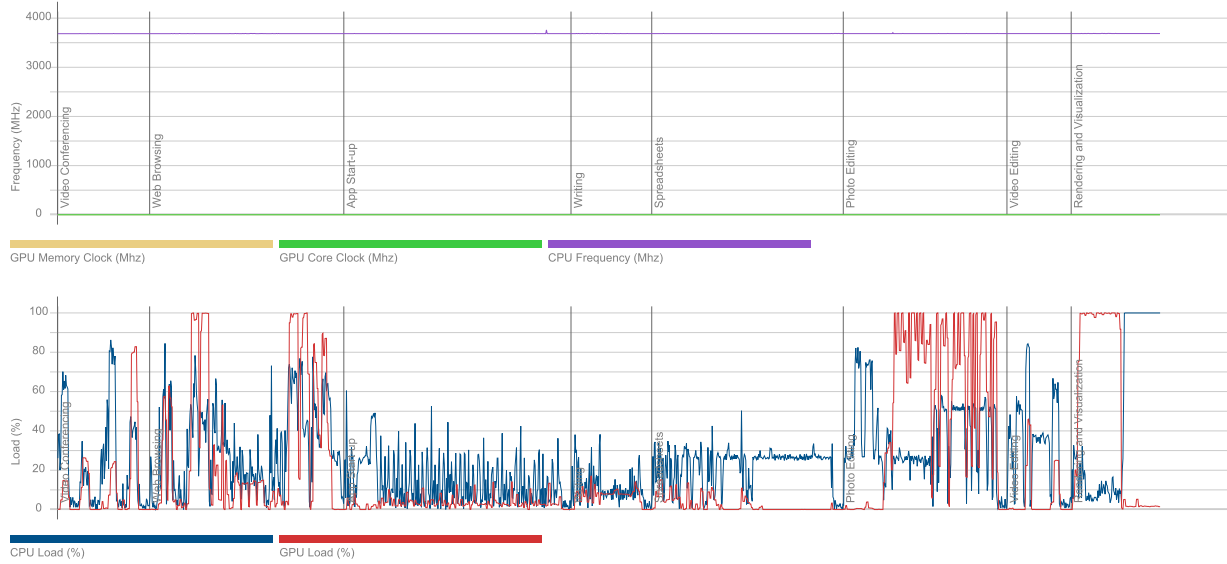

Hardware monitoring