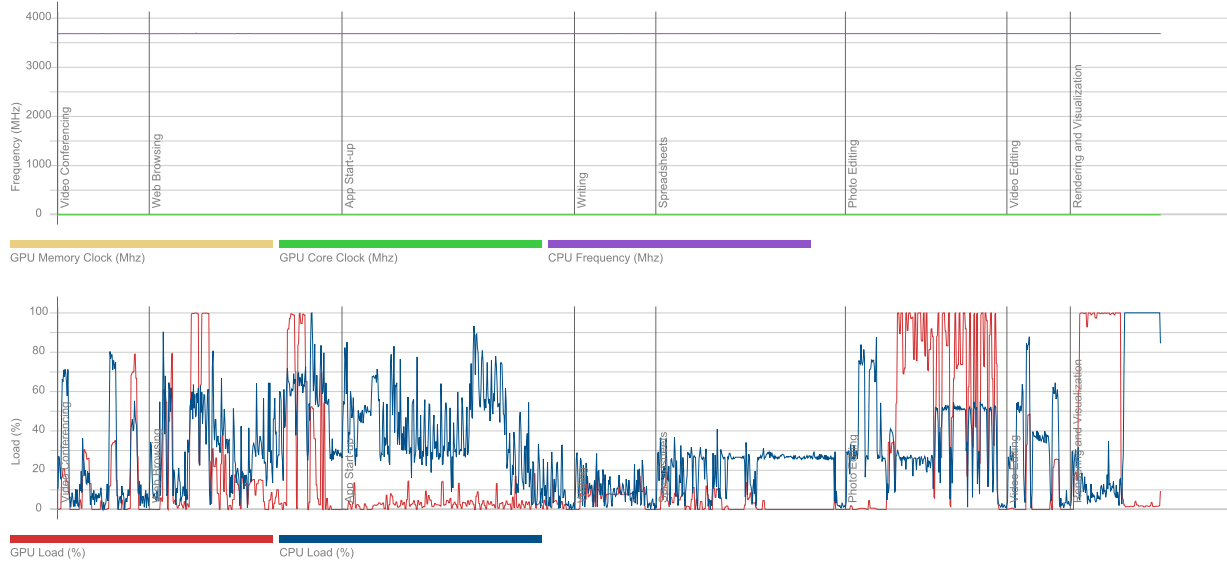

Hardware monitoring