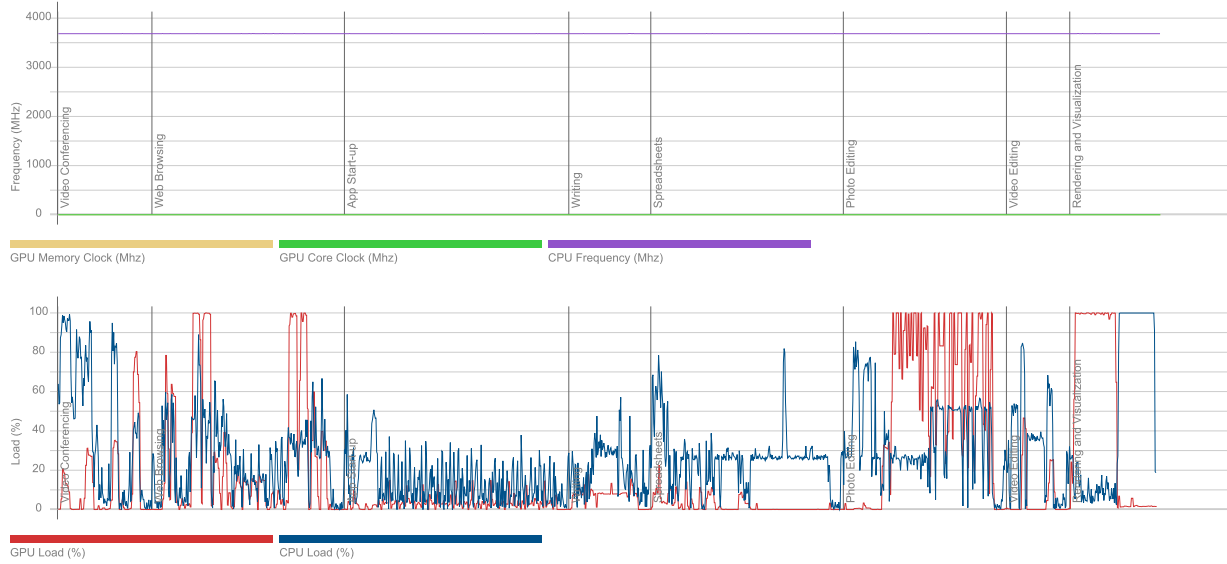

Hardware monitoring