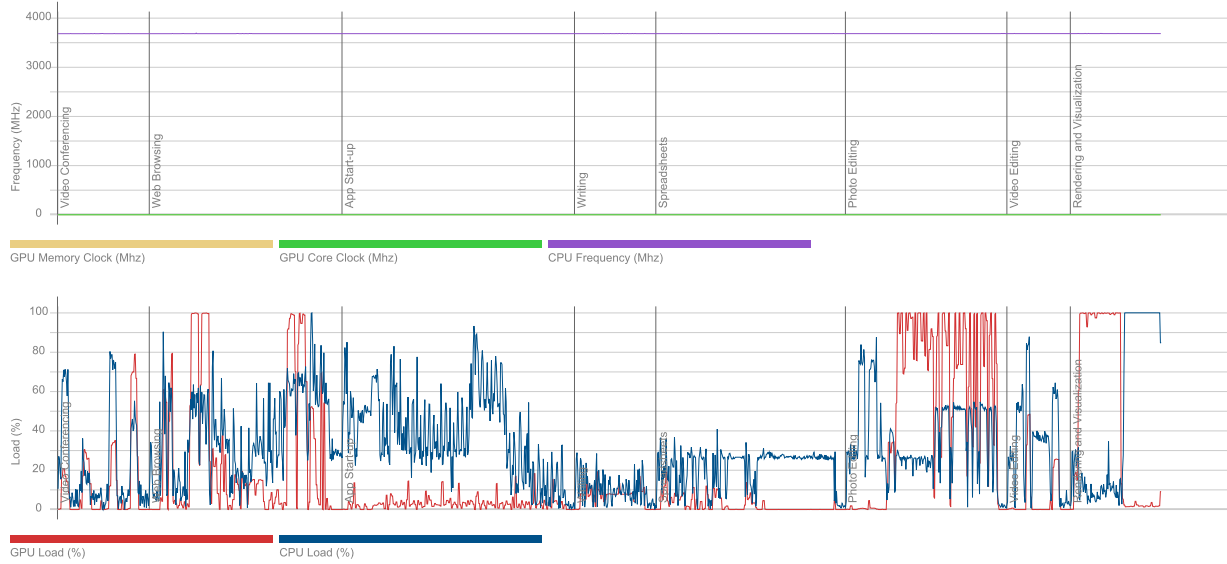

Hardware monitoring