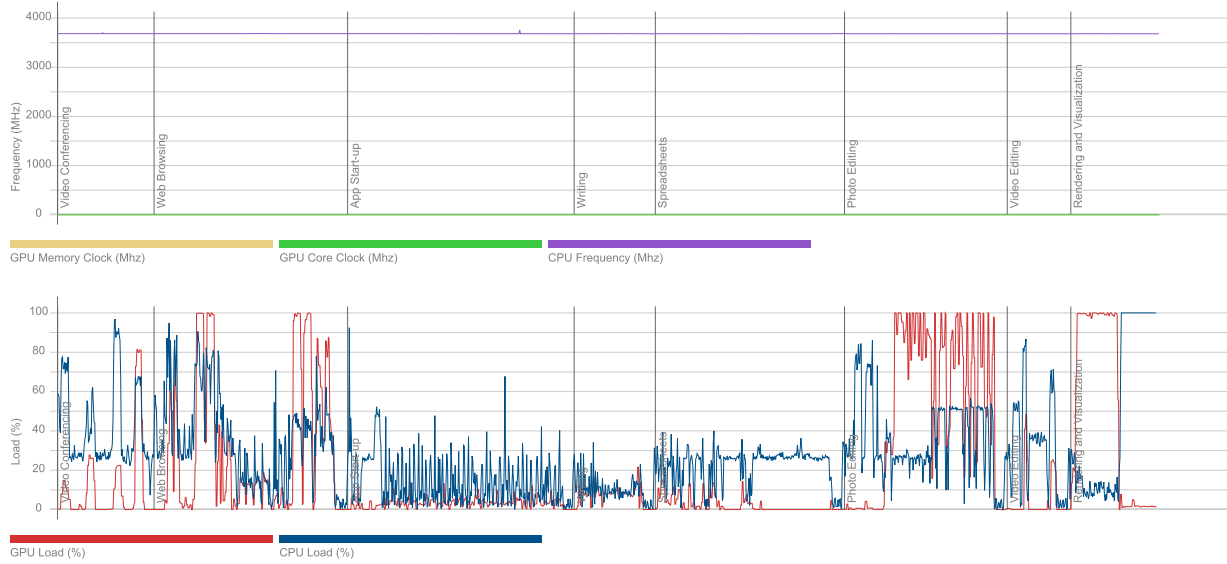

Hardware monitoring