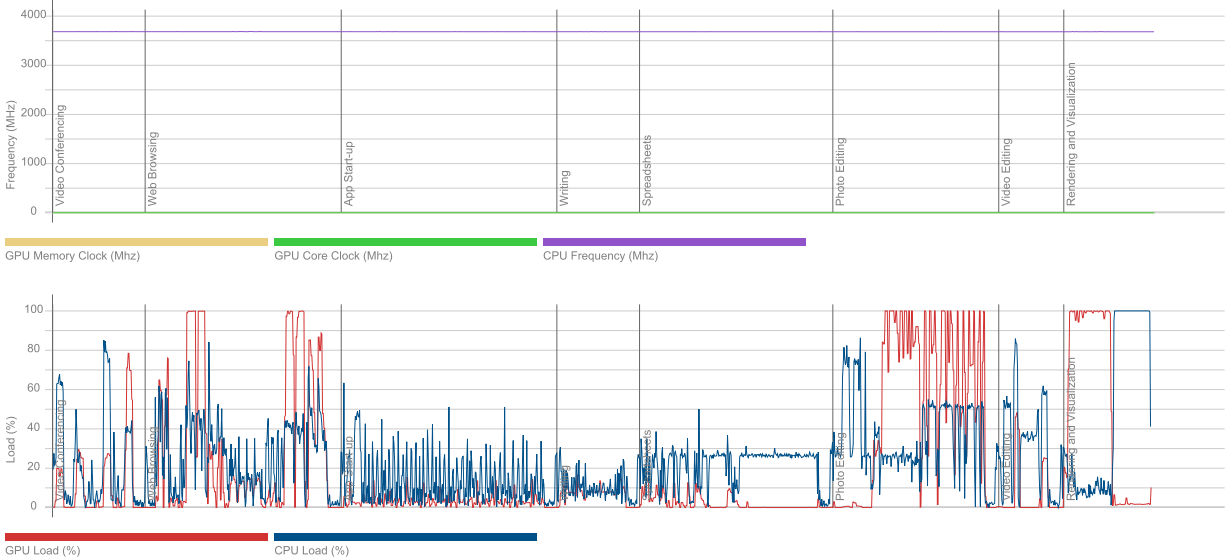

Hardware monitoring