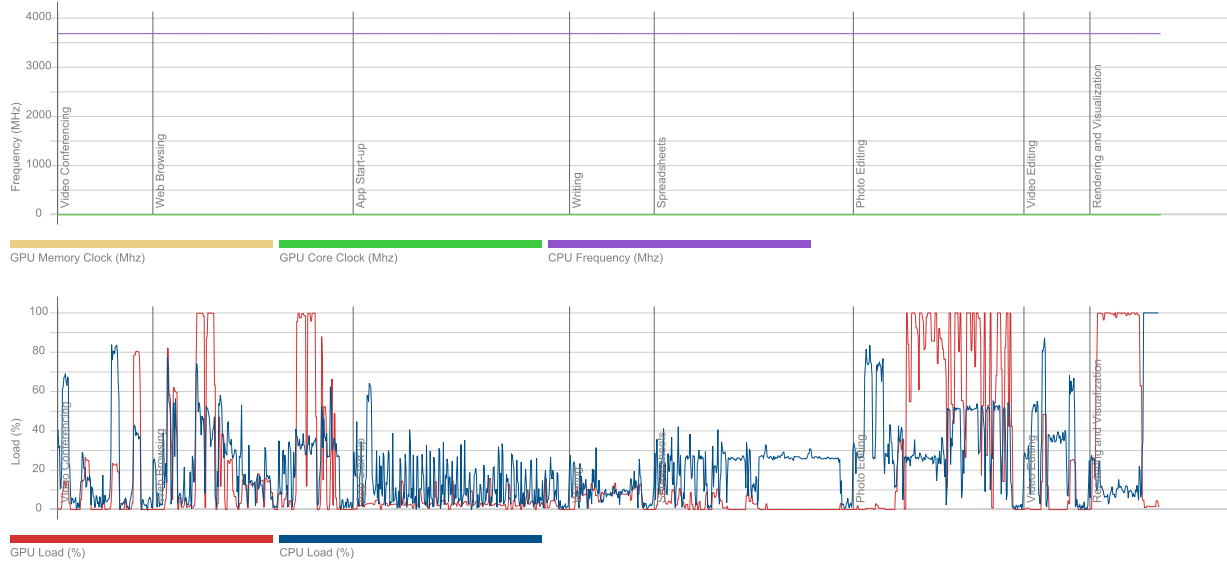

Hardware monitoring