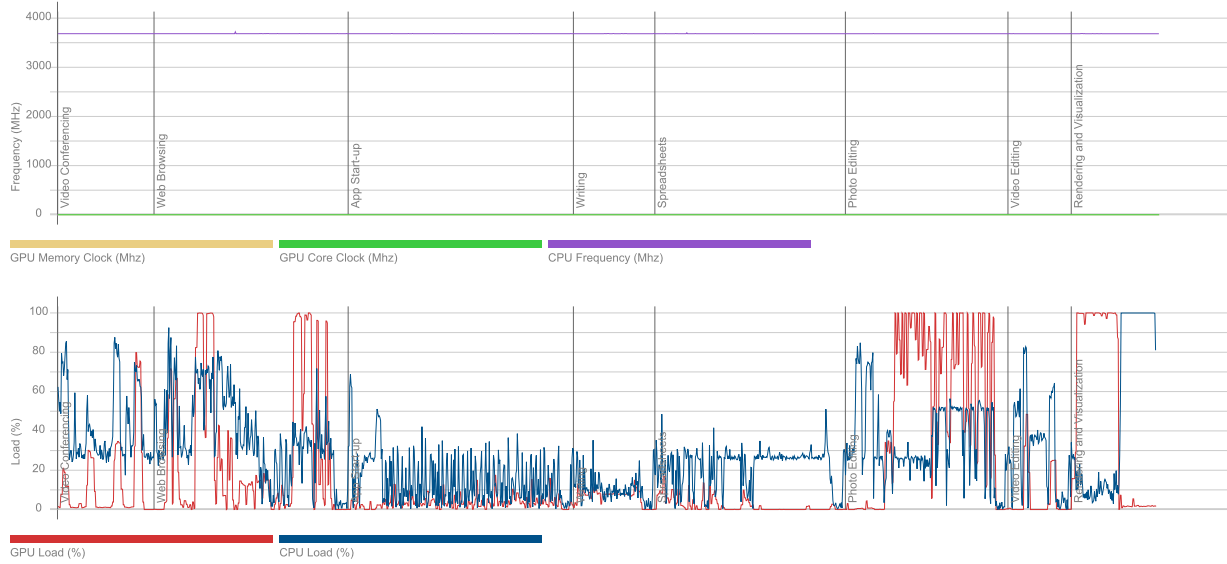

Hardware monitoring