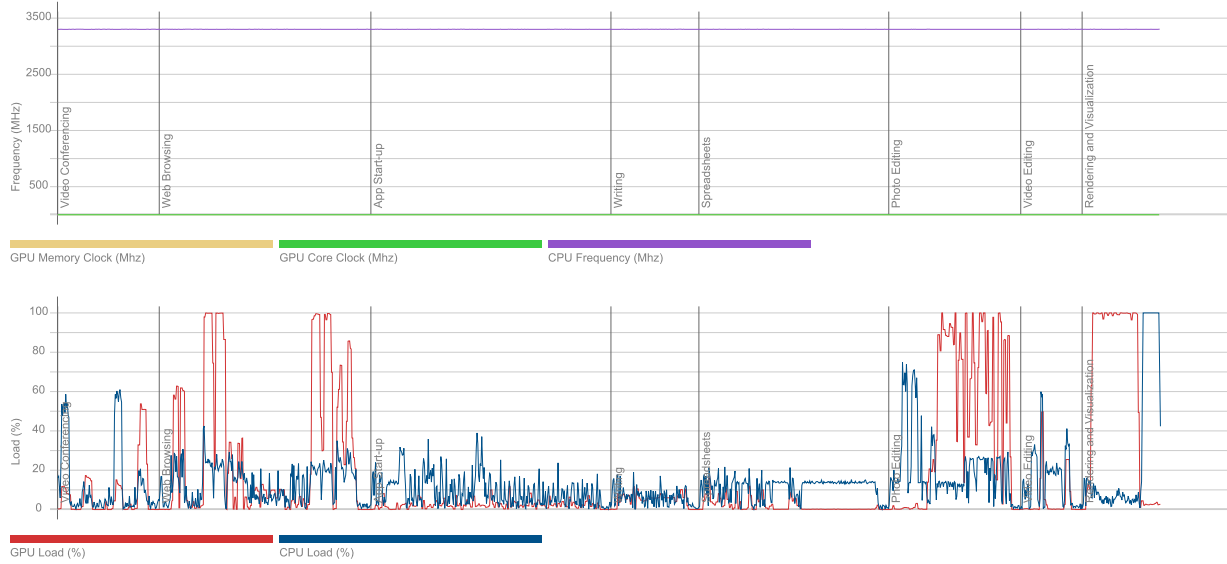

Hardware monitoring