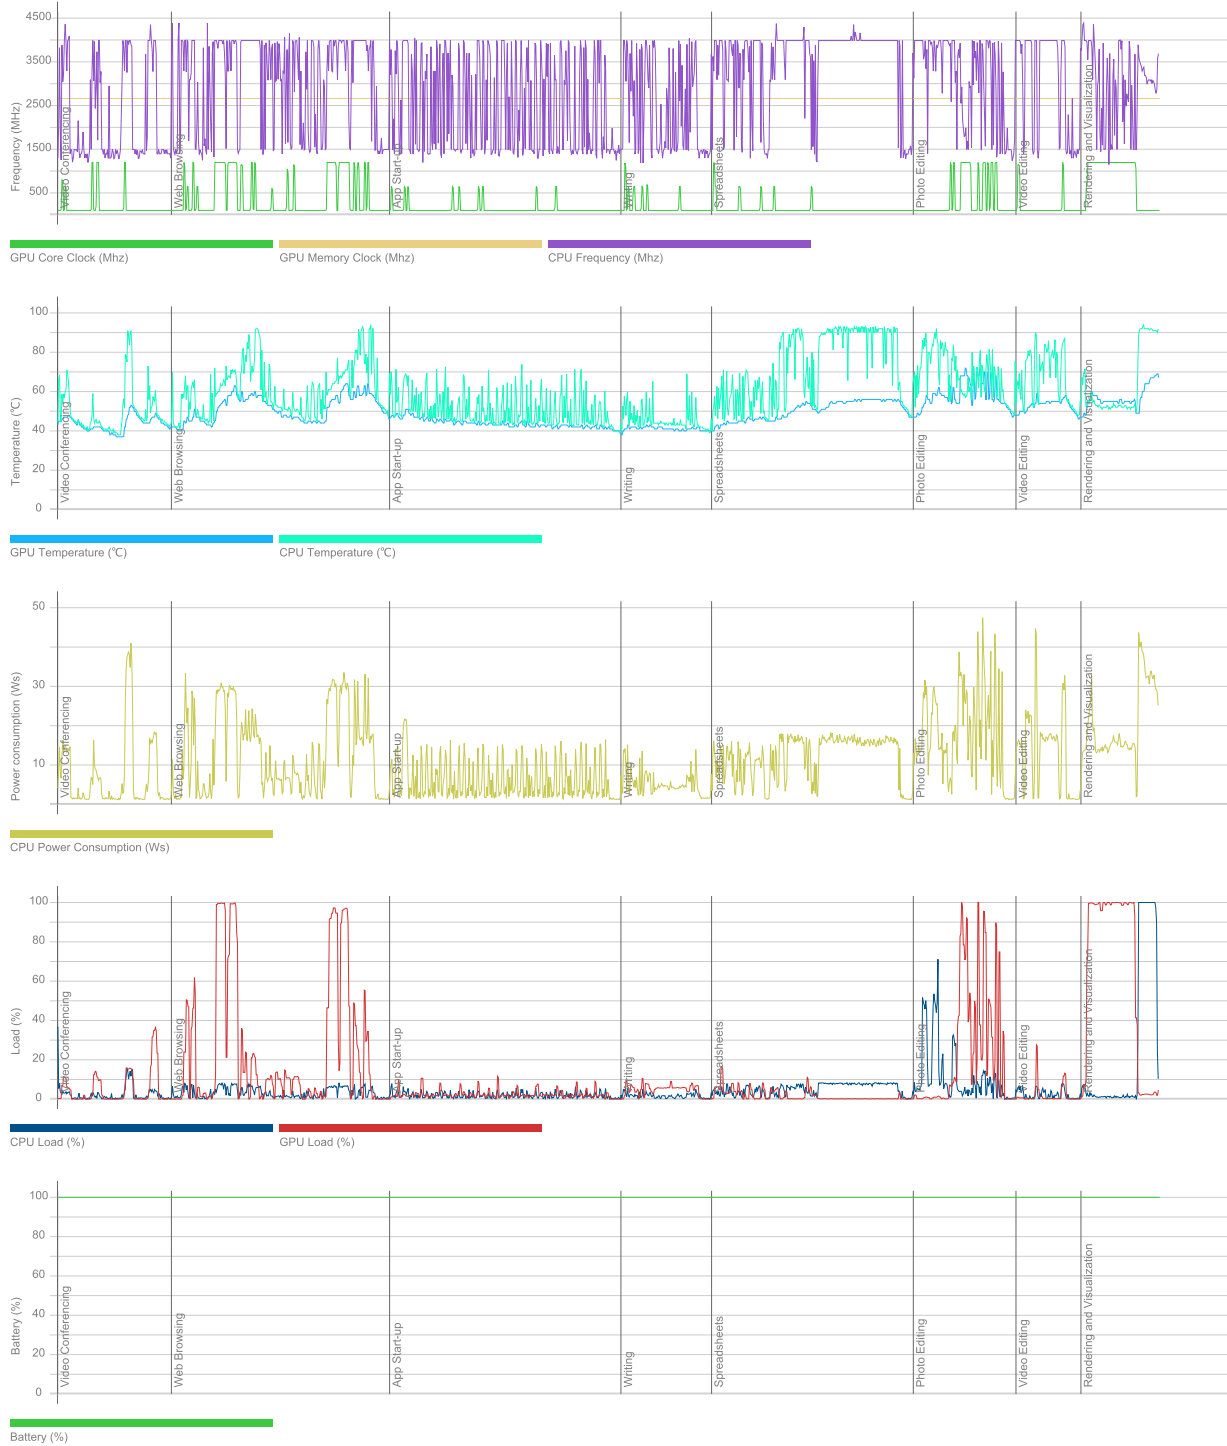

Hardware monitoring