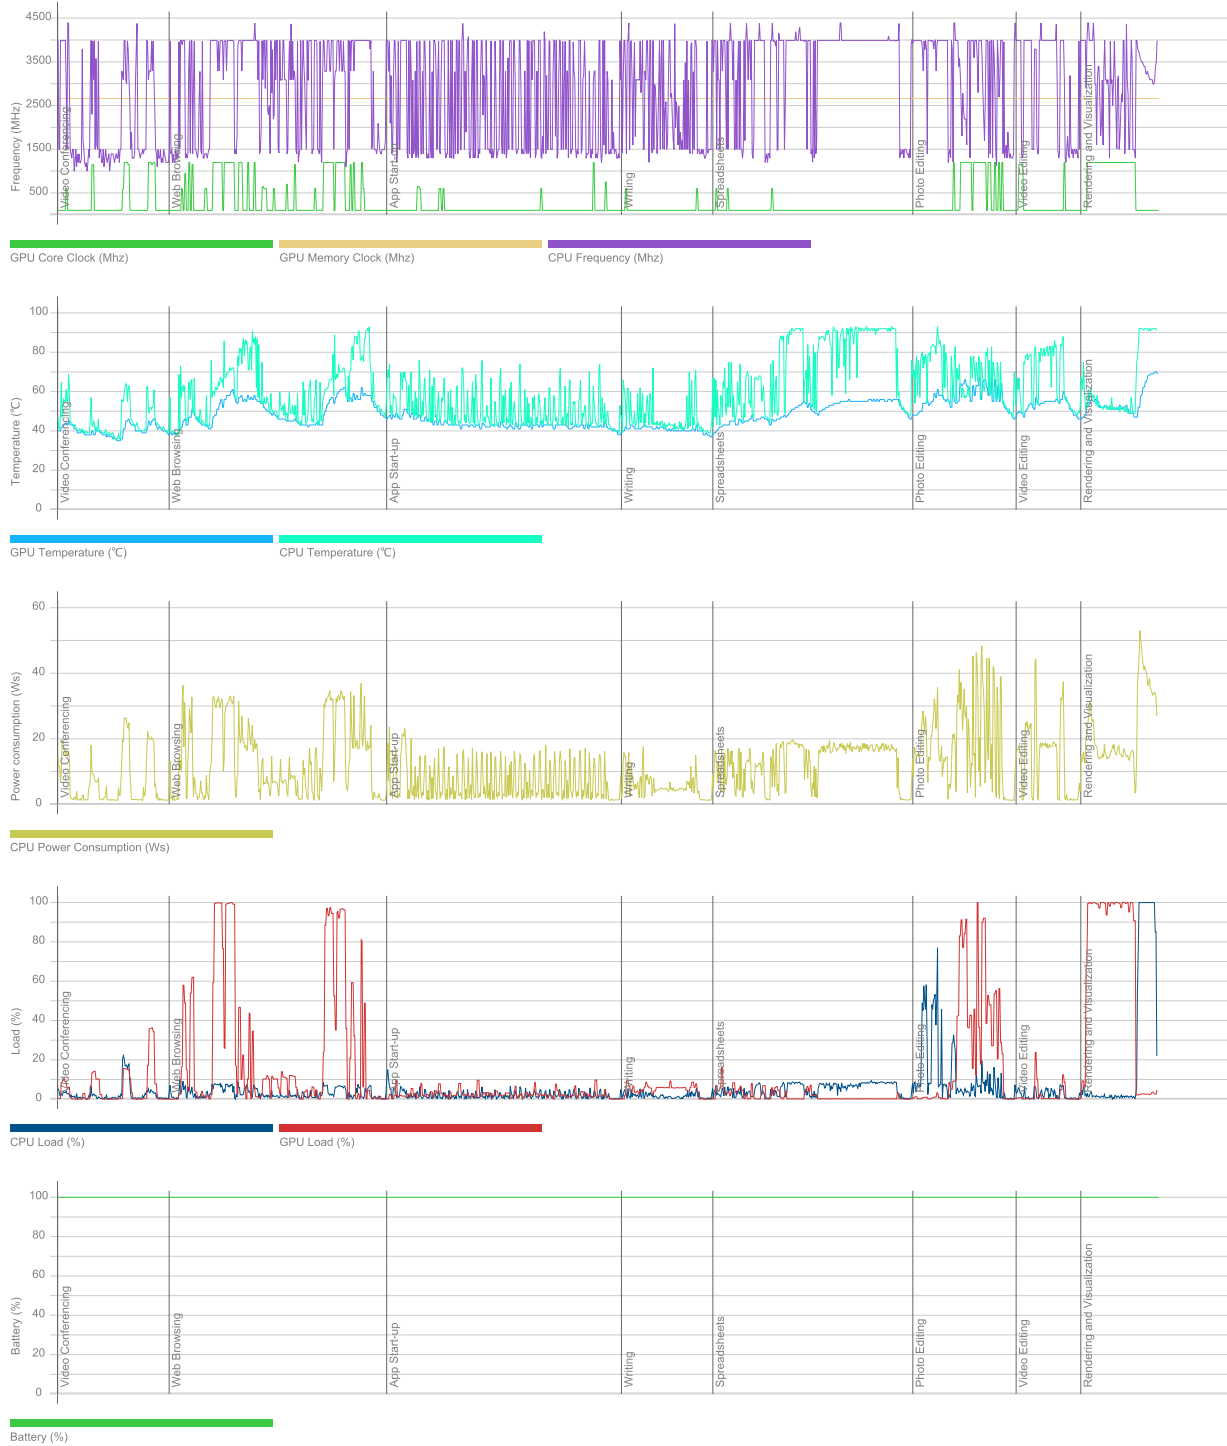

Hardware monitoring