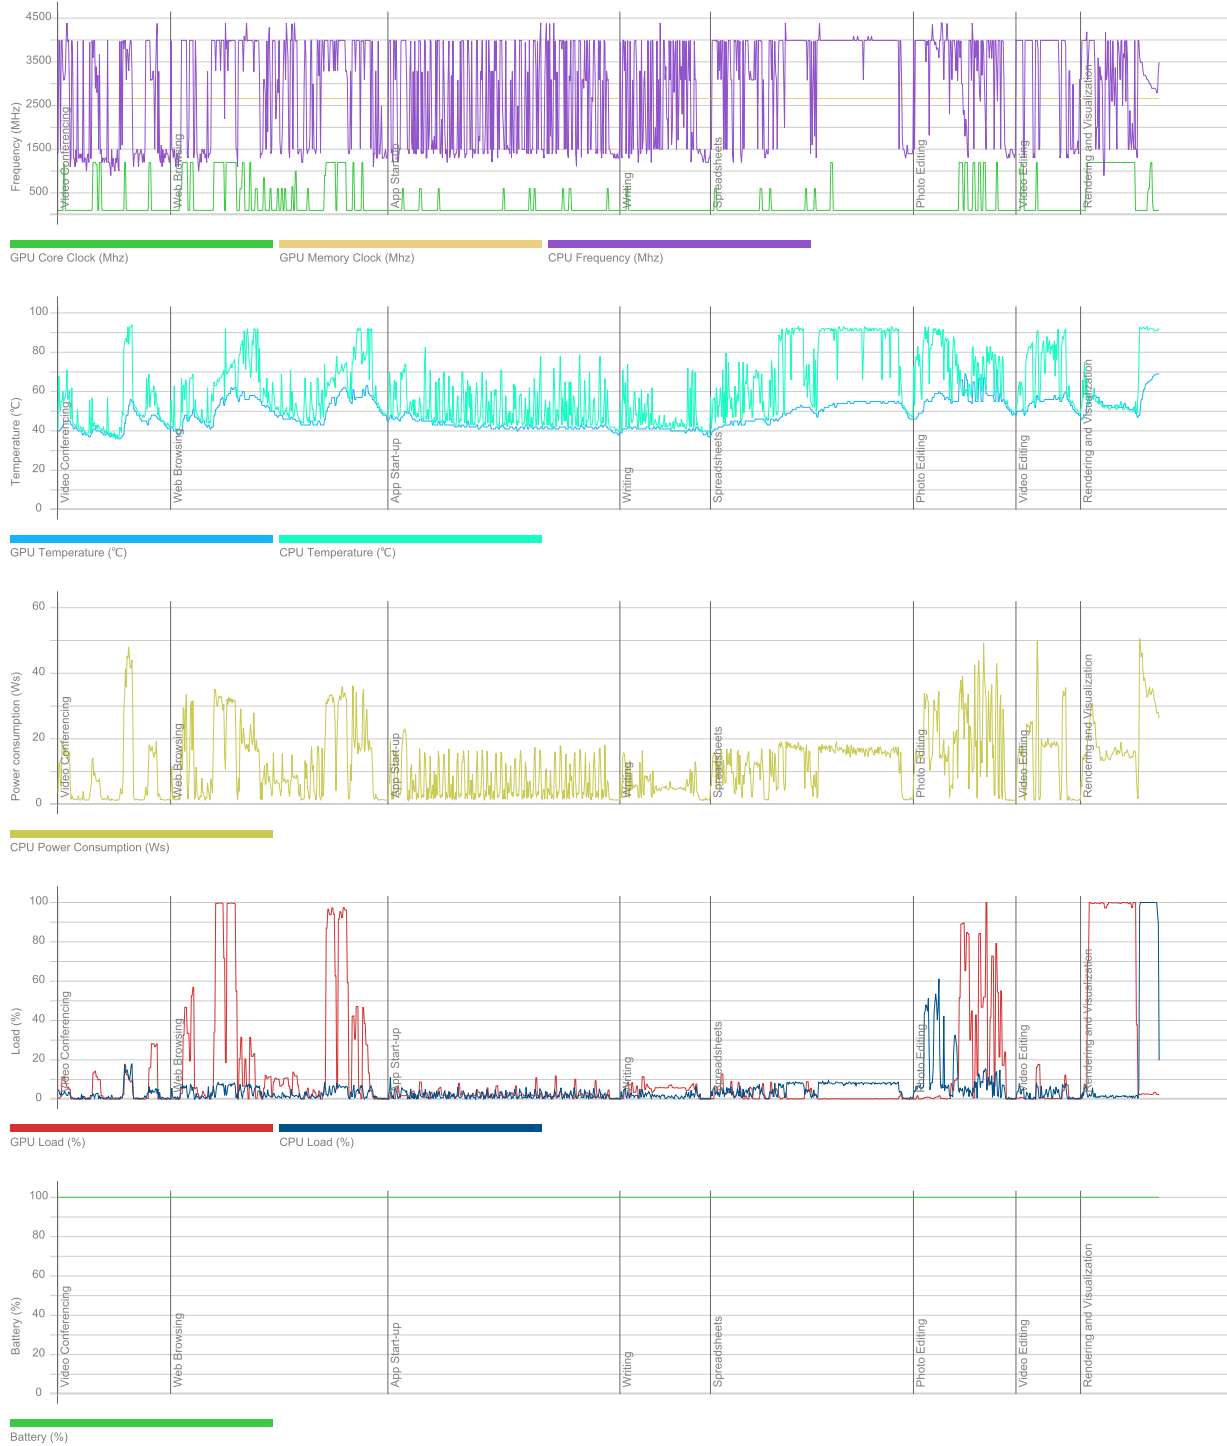

Hardware monitoring