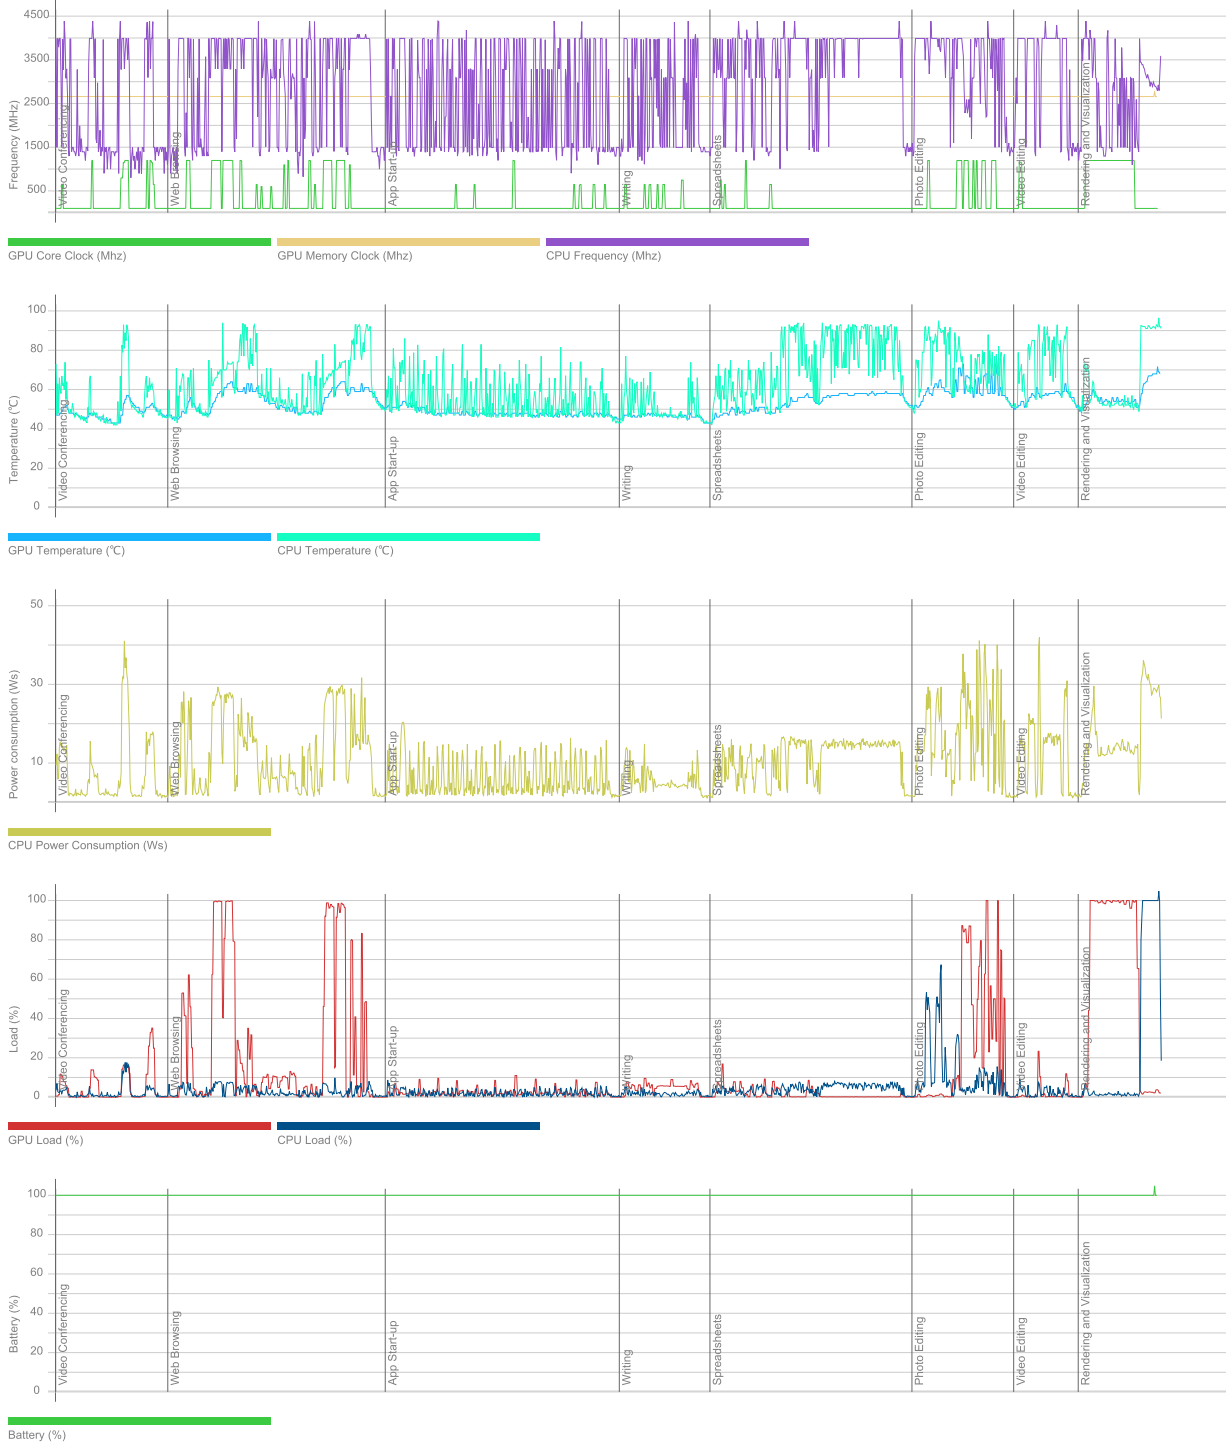

Hardware monitoring