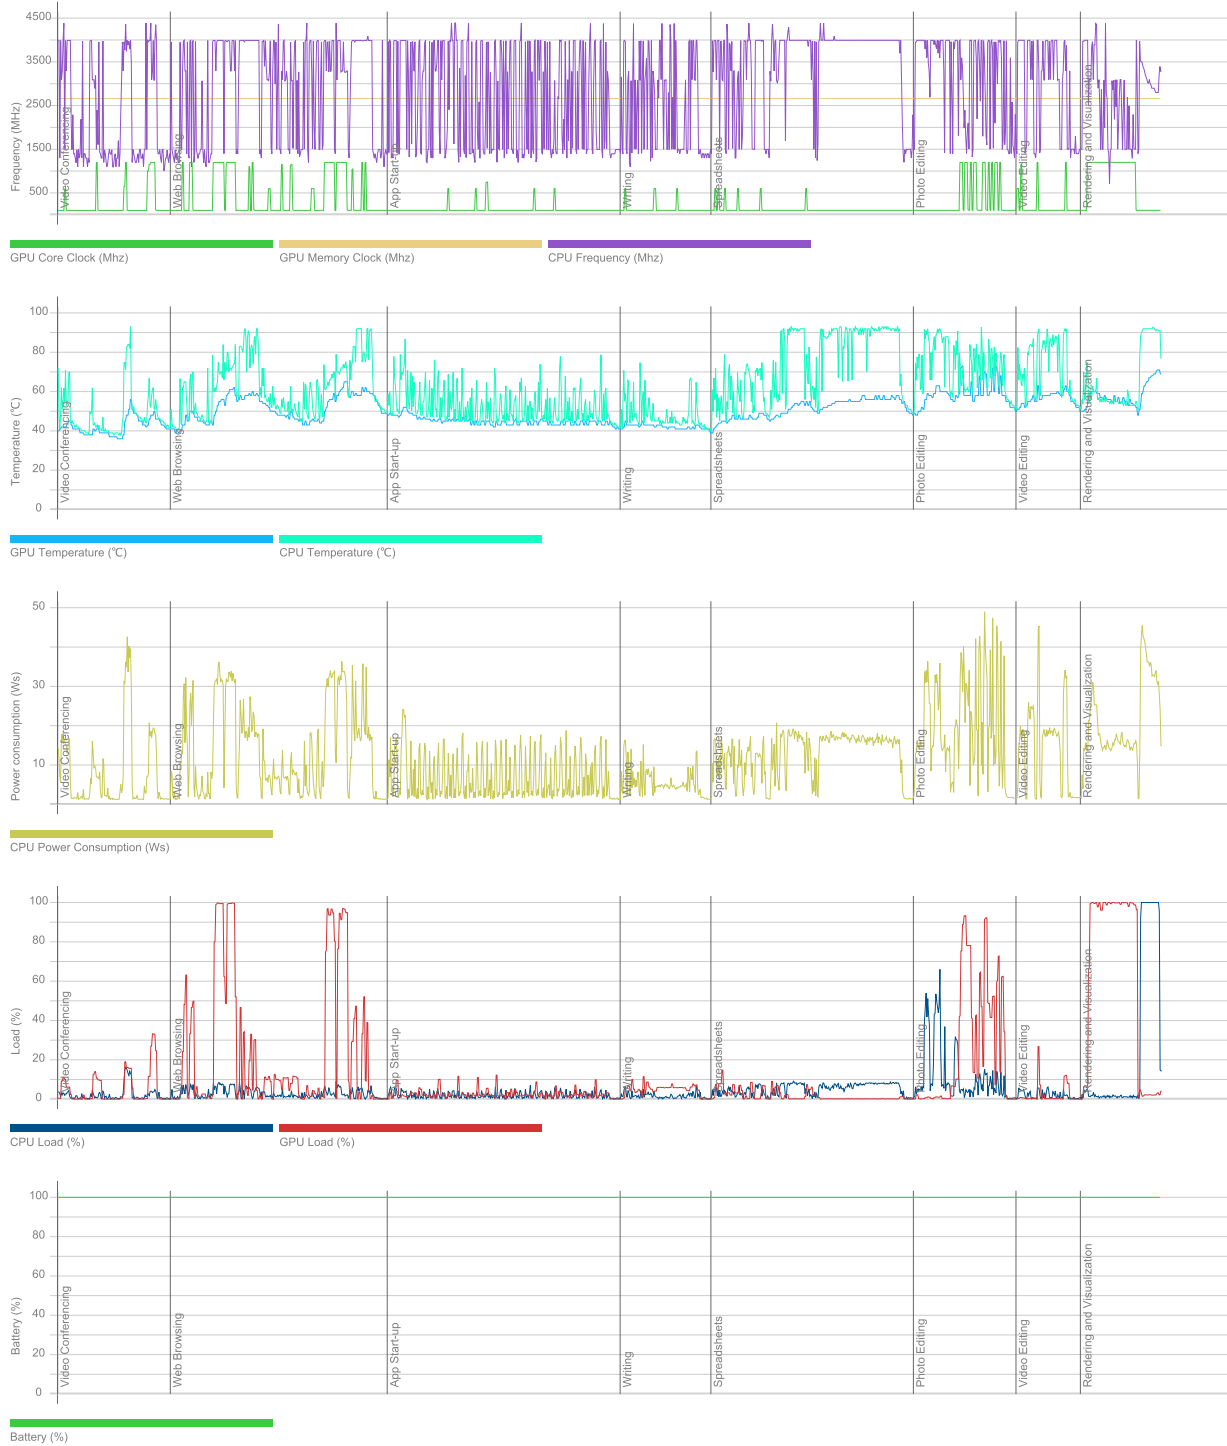

Hardware monitoring