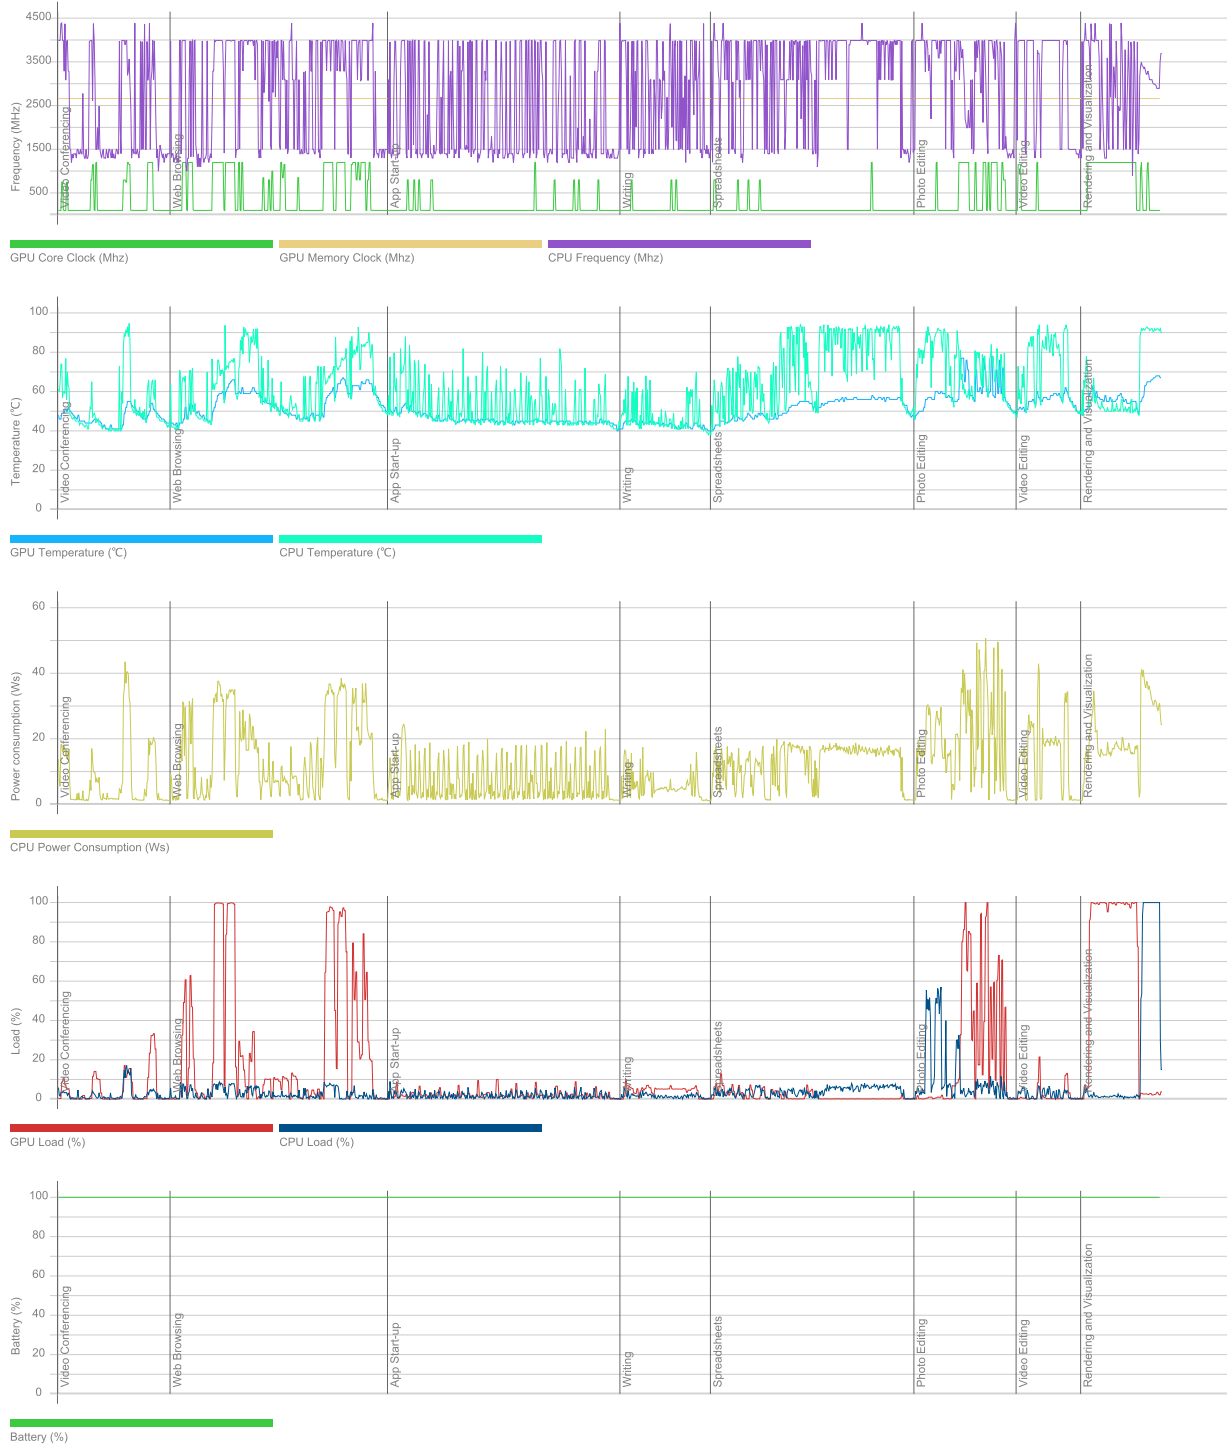

Hardware monitoring