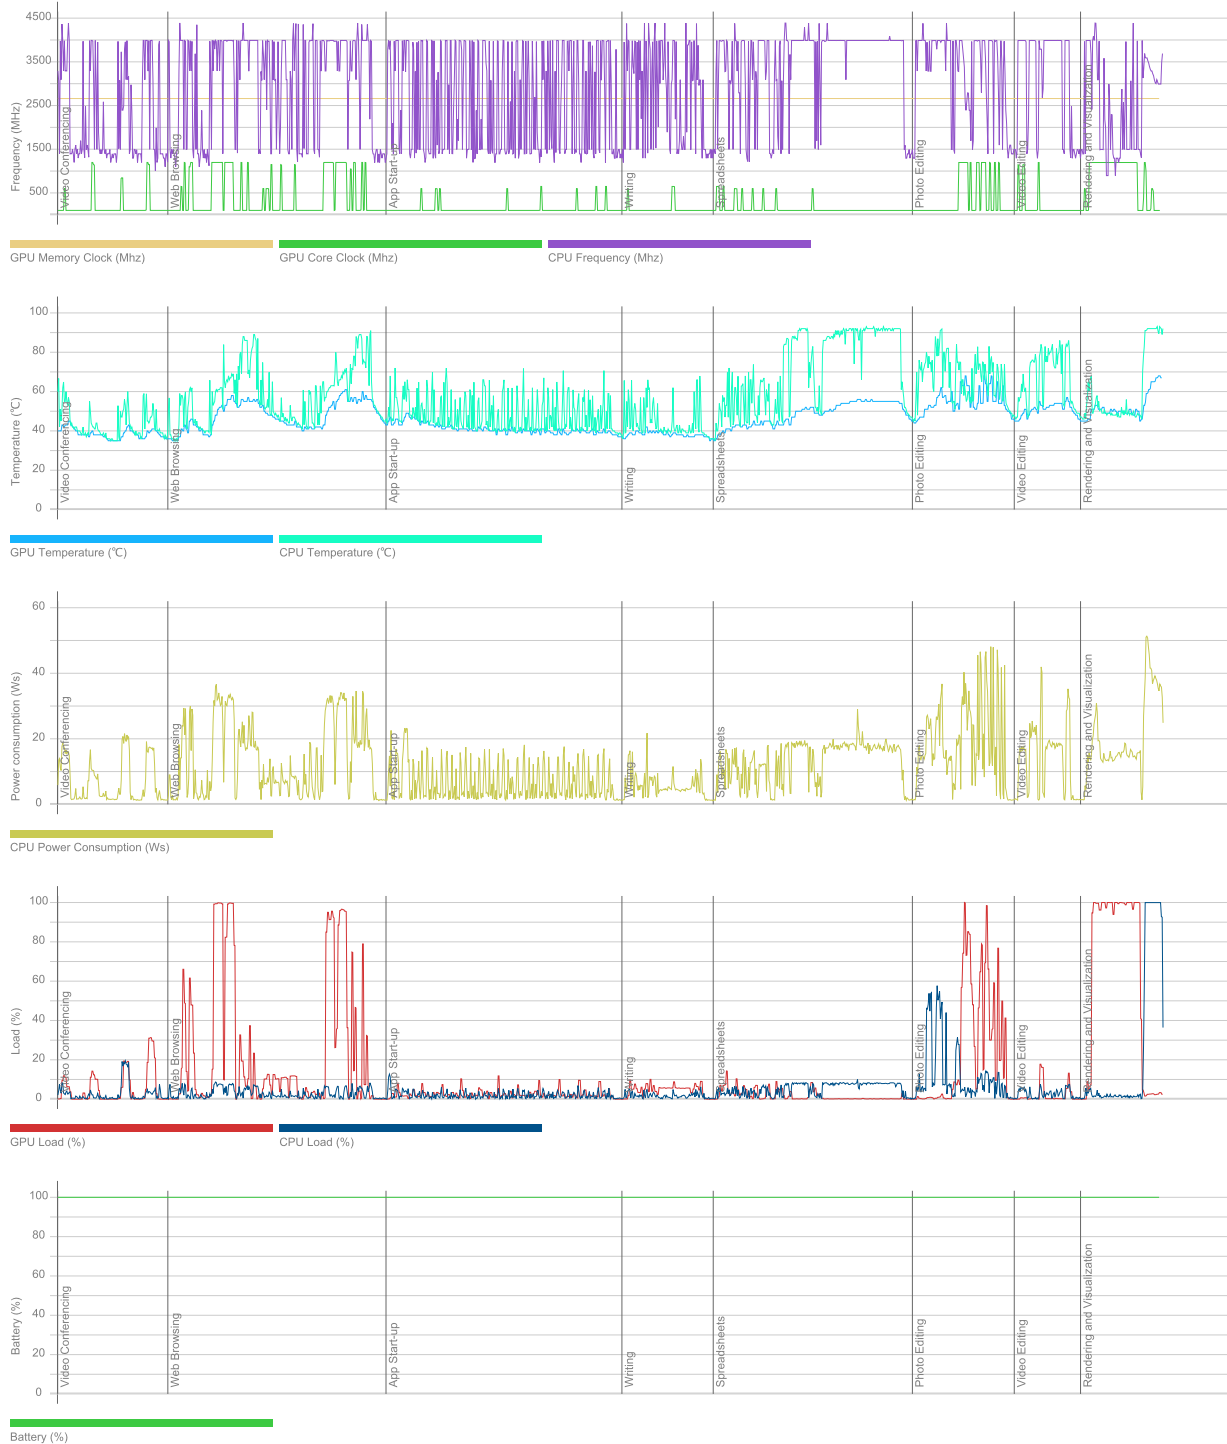

Hardware monitoring