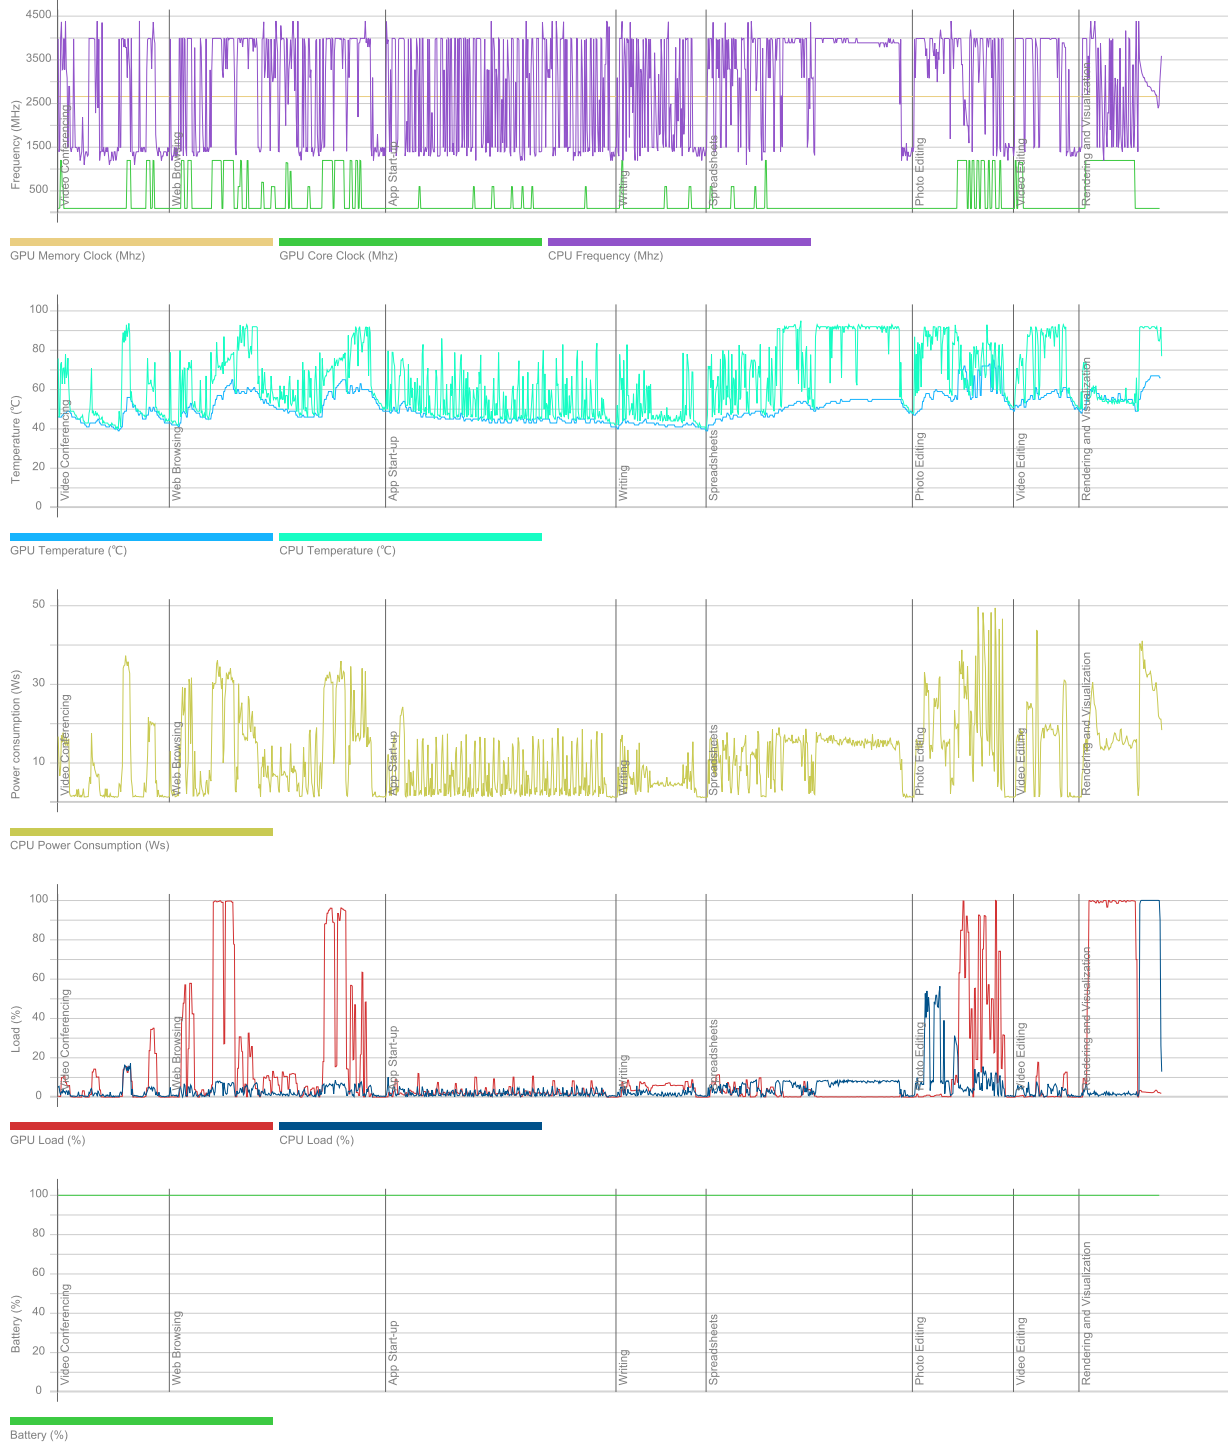

Hardware monitoring