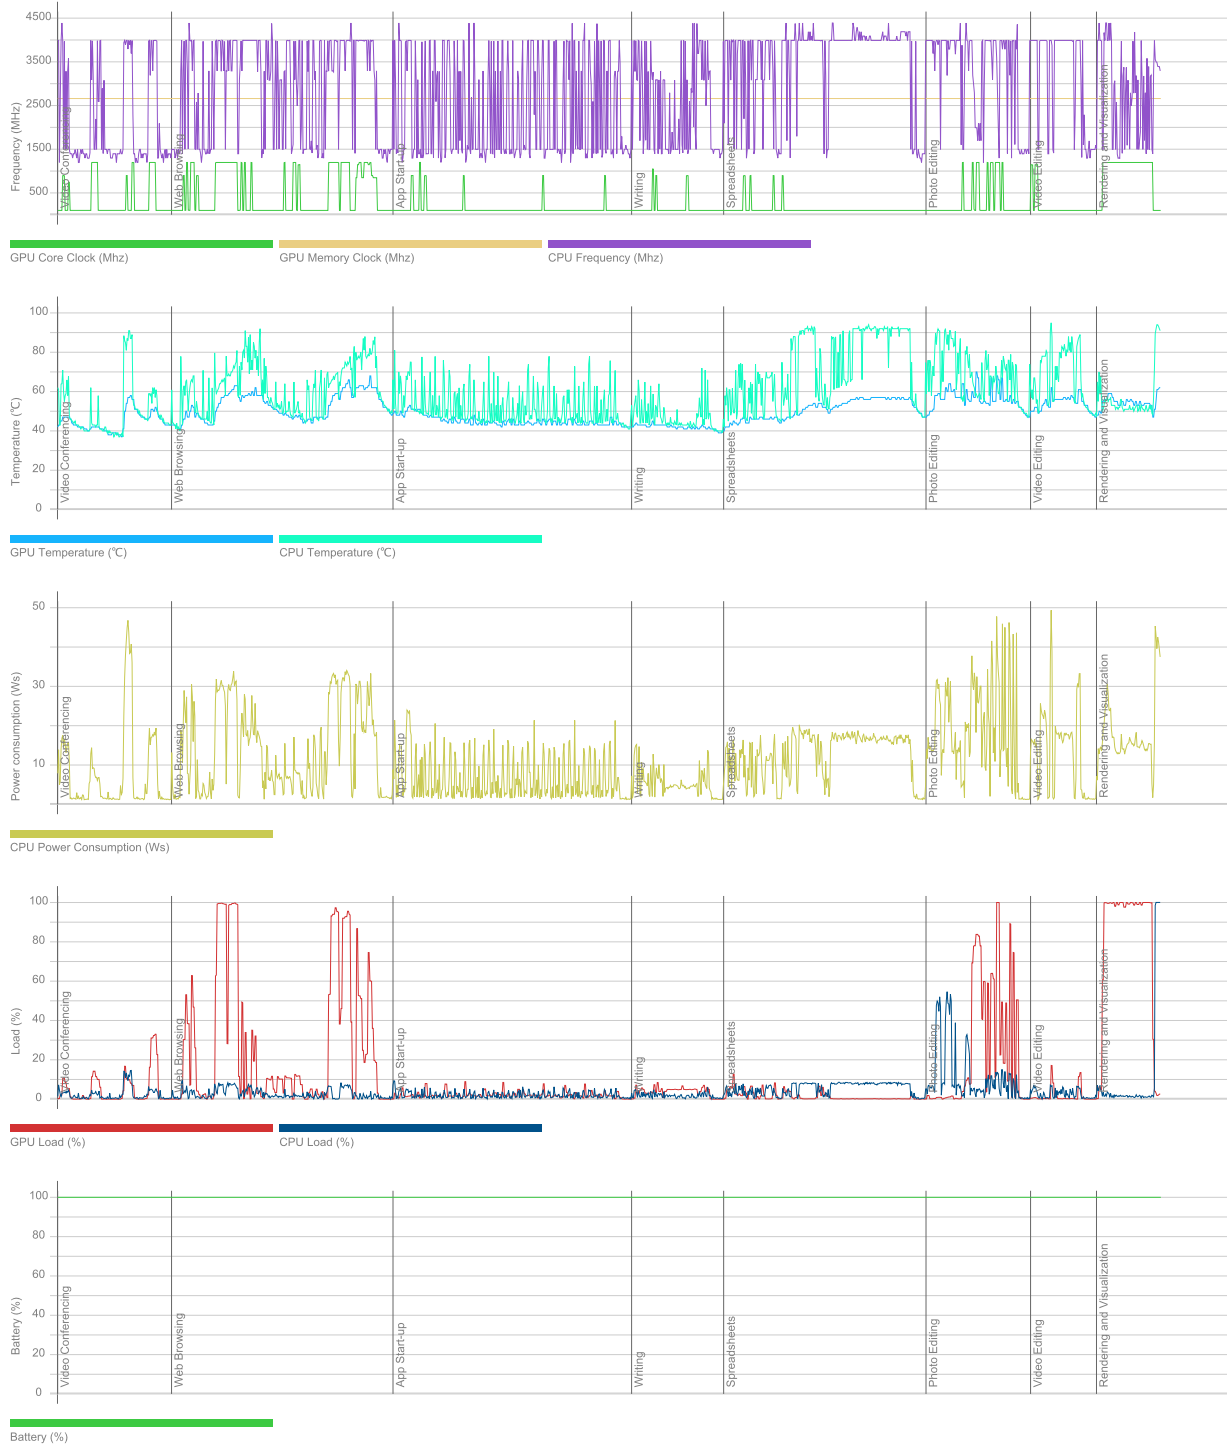

Hardware monitoring