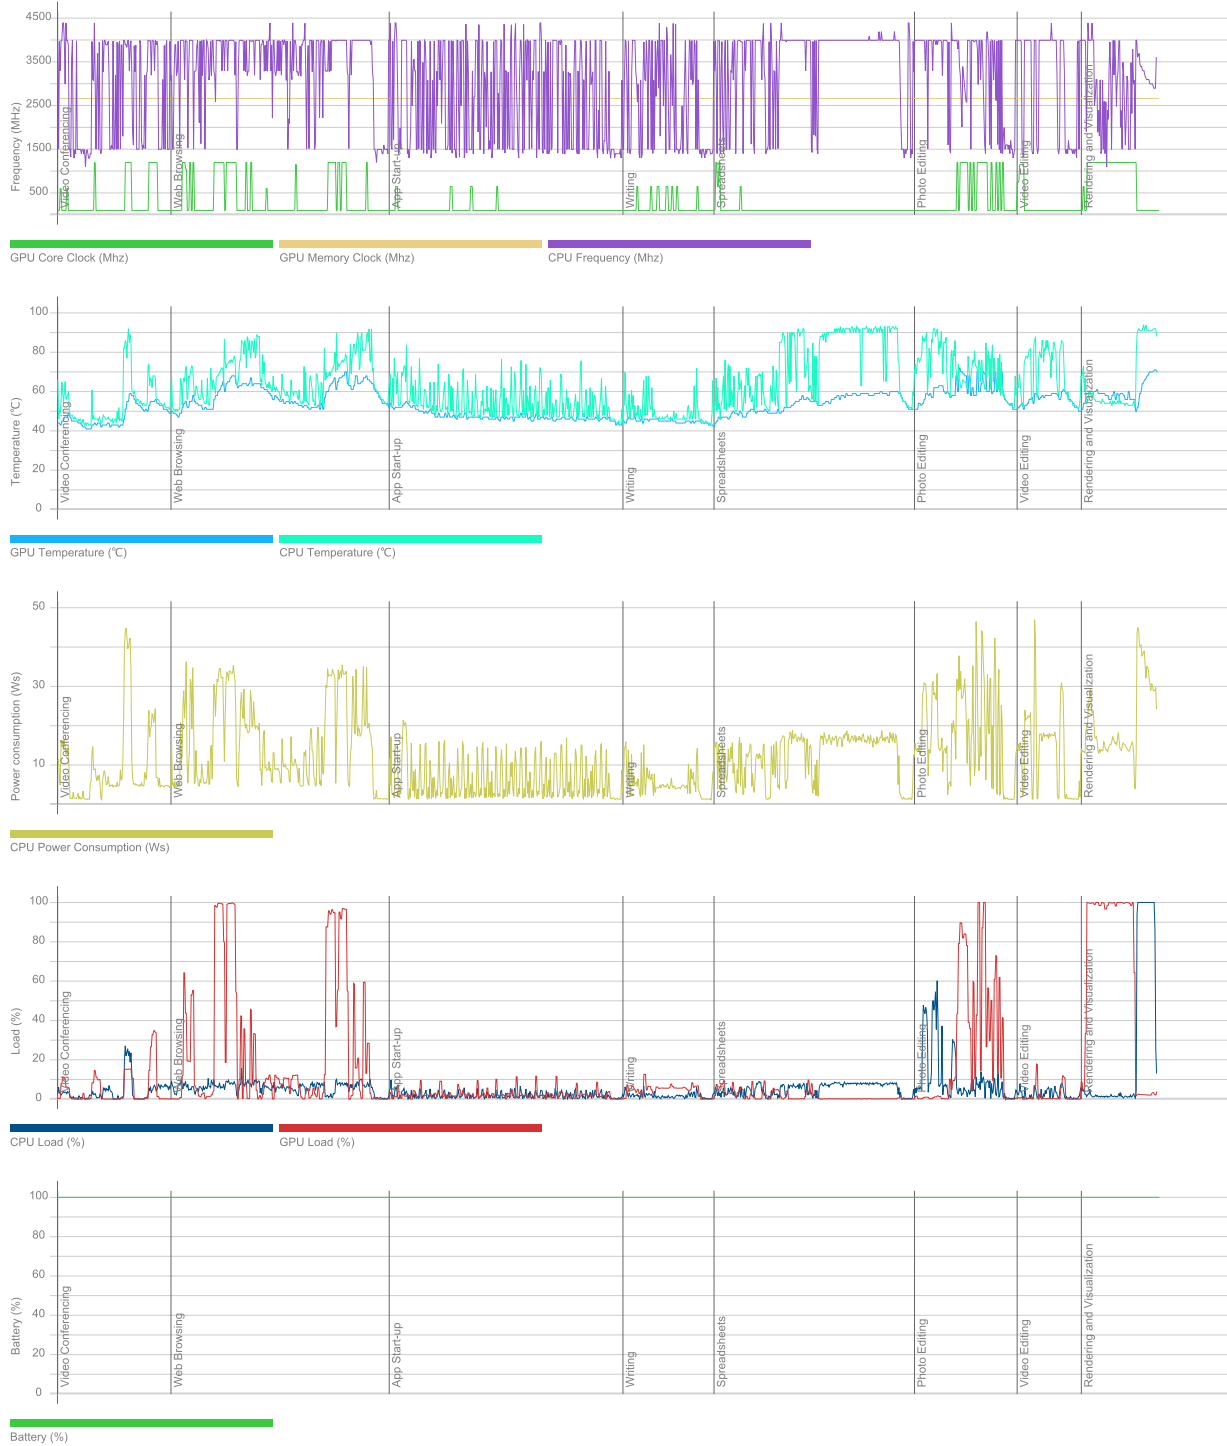

Hardware monitoring