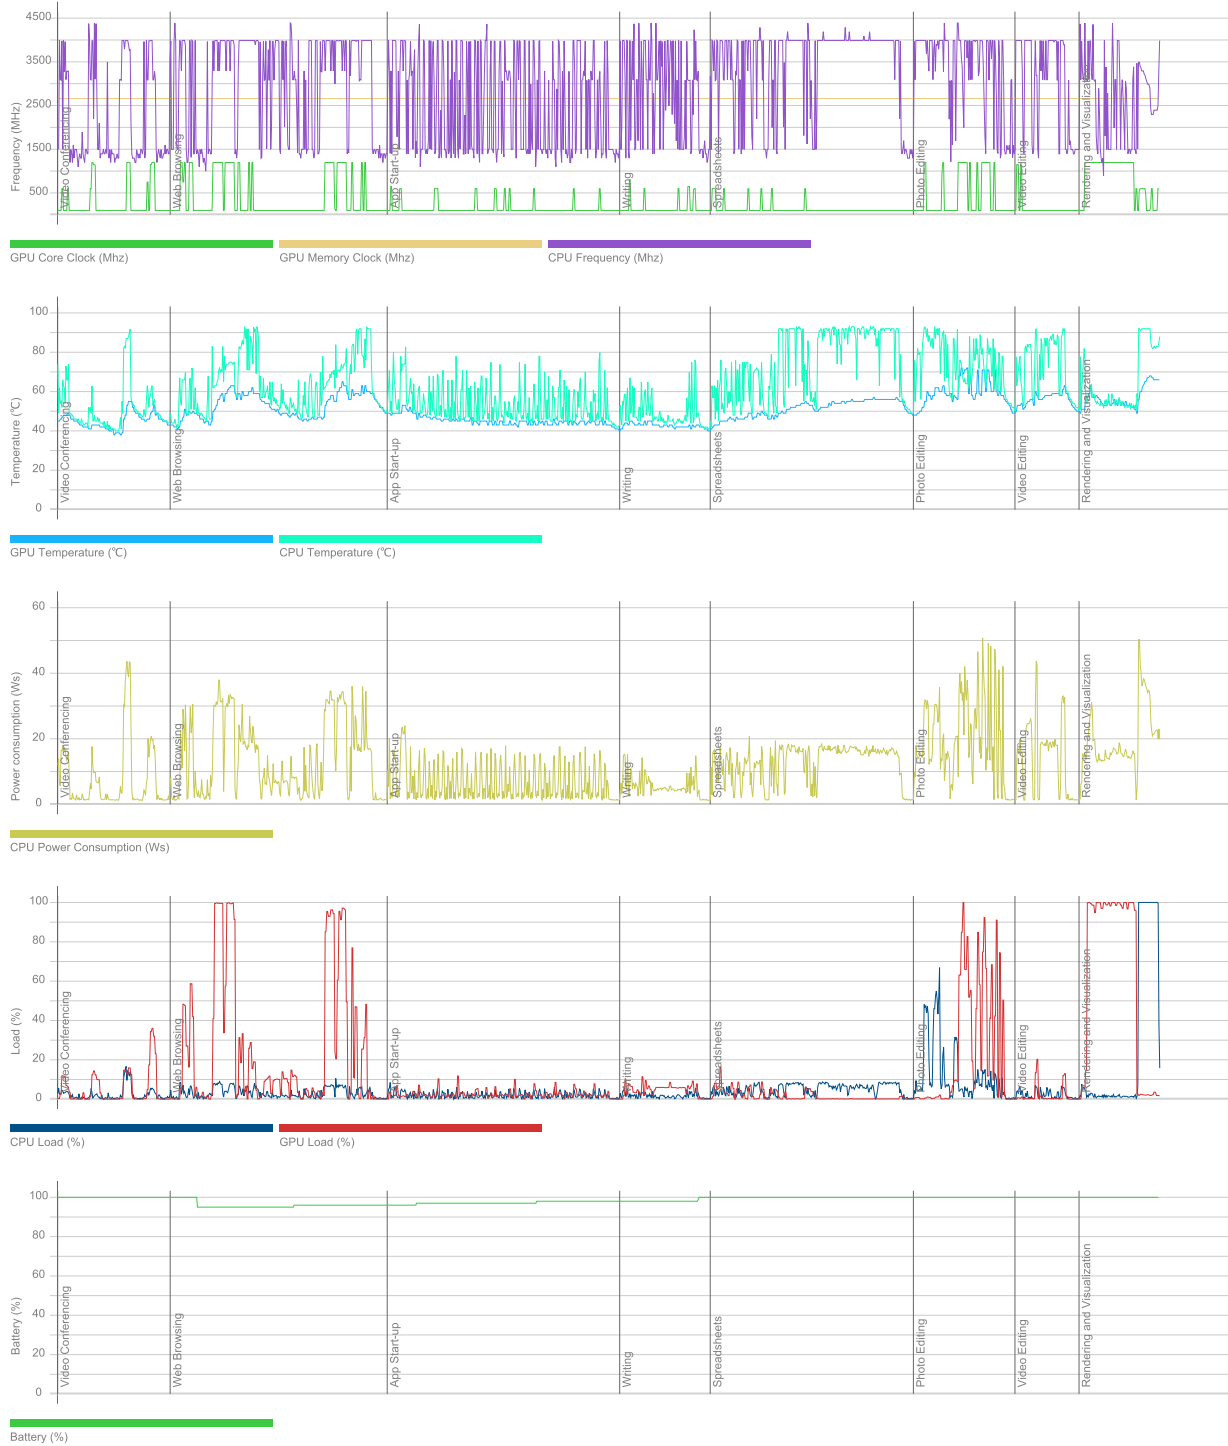

Hardware monitoring