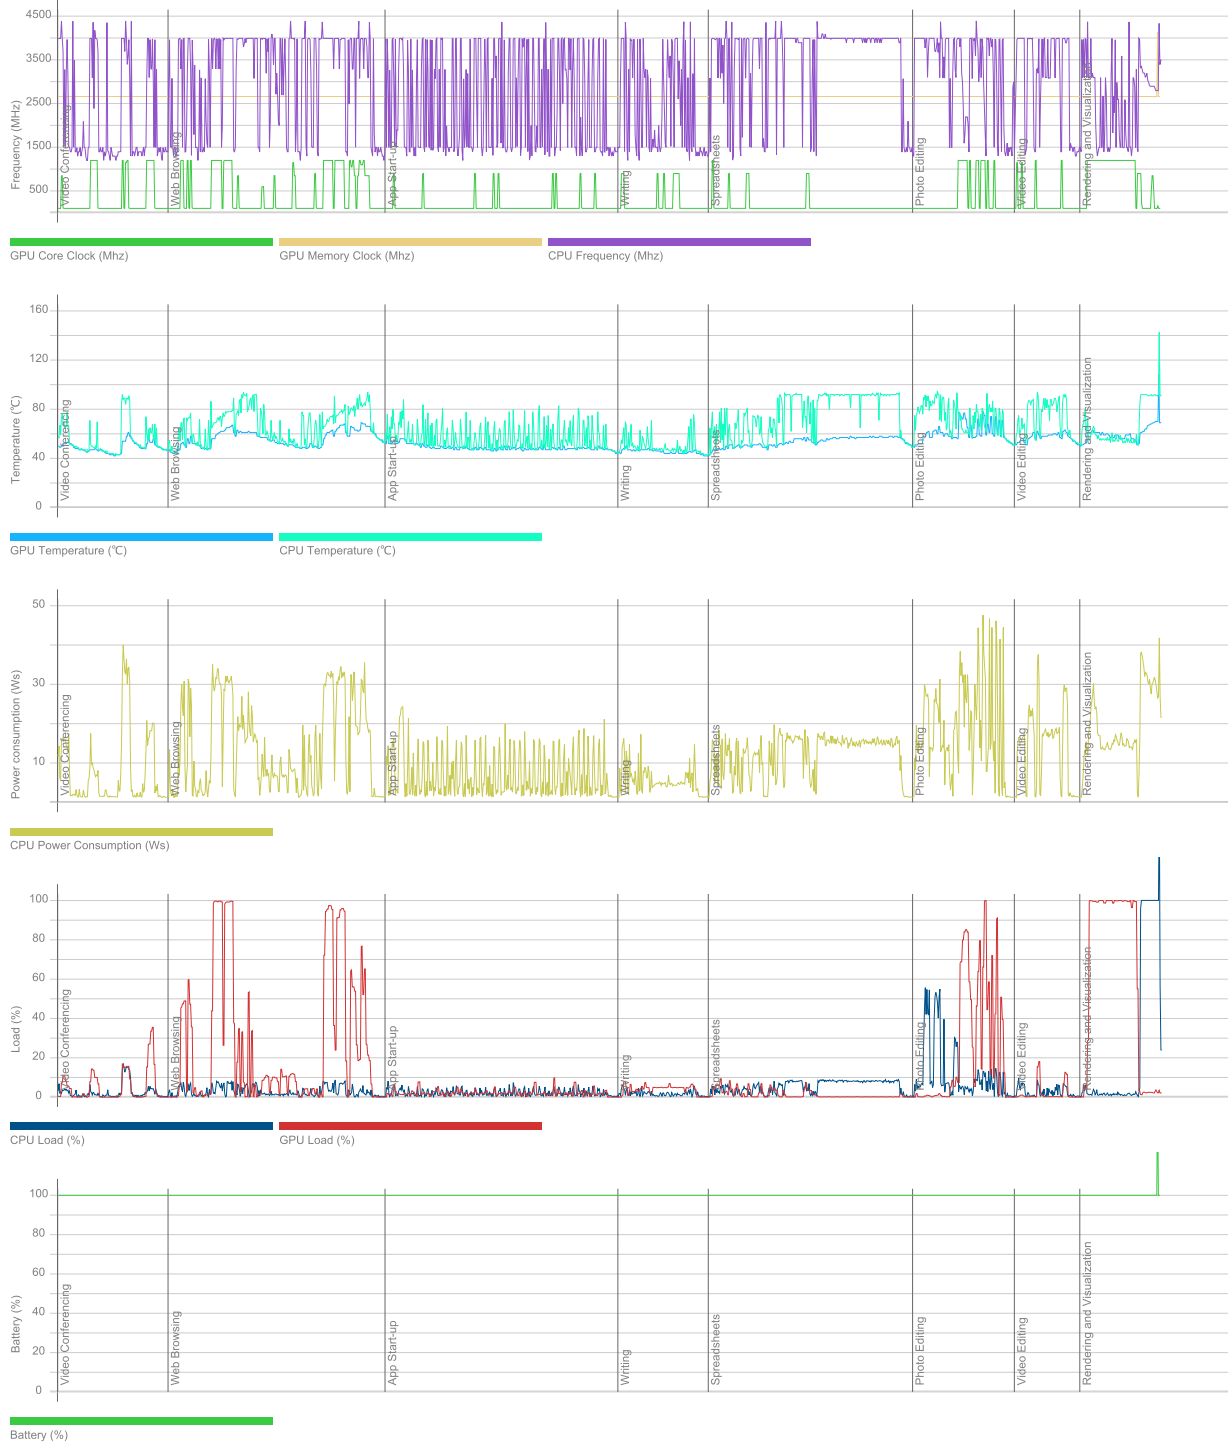

Hardware monitoring