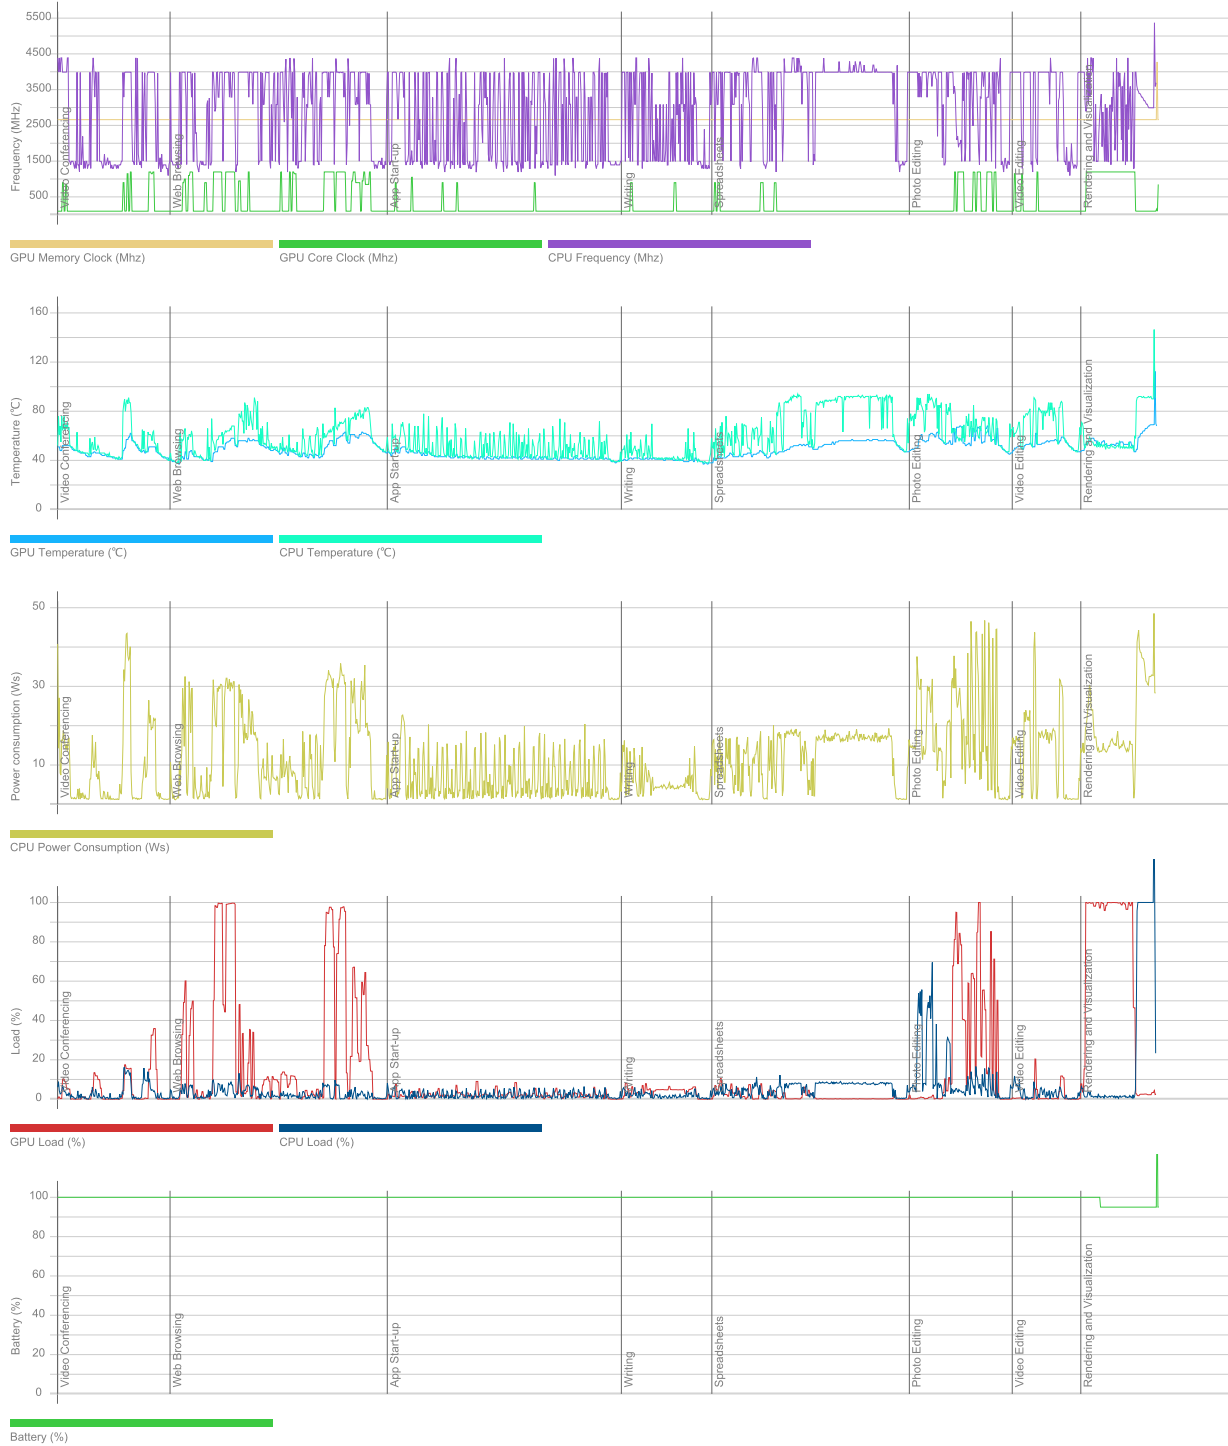

Hardware monitoring