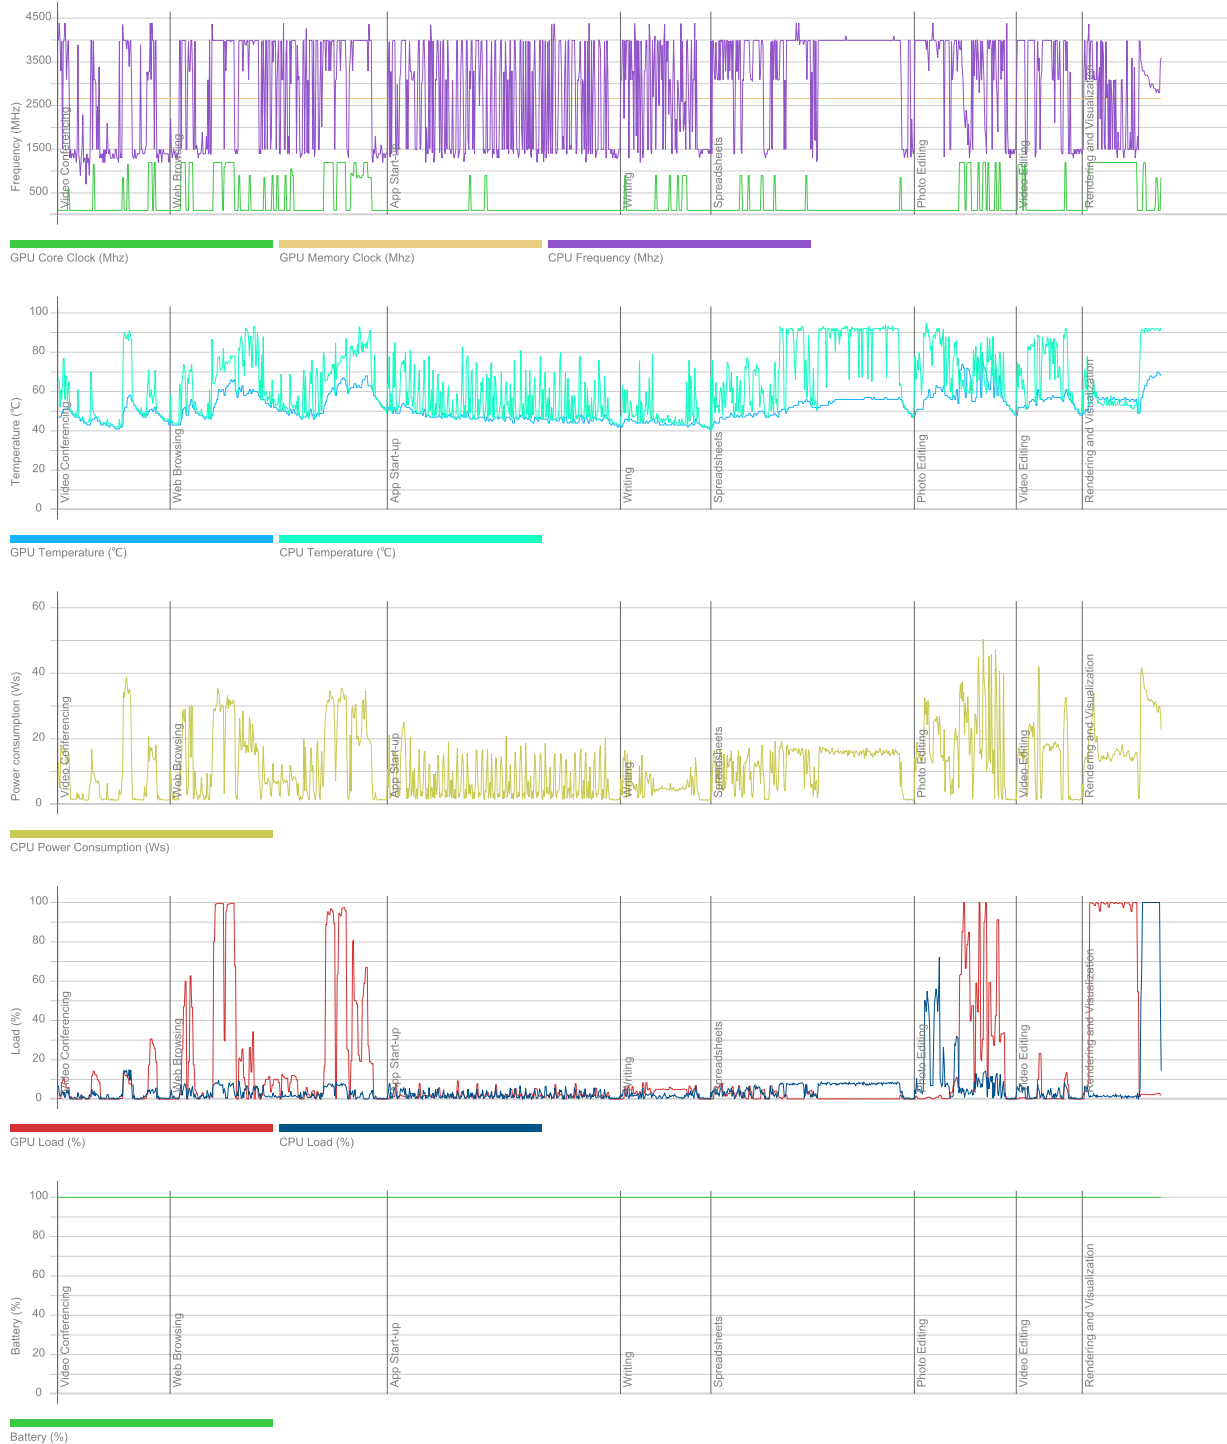

Hardware monitoring