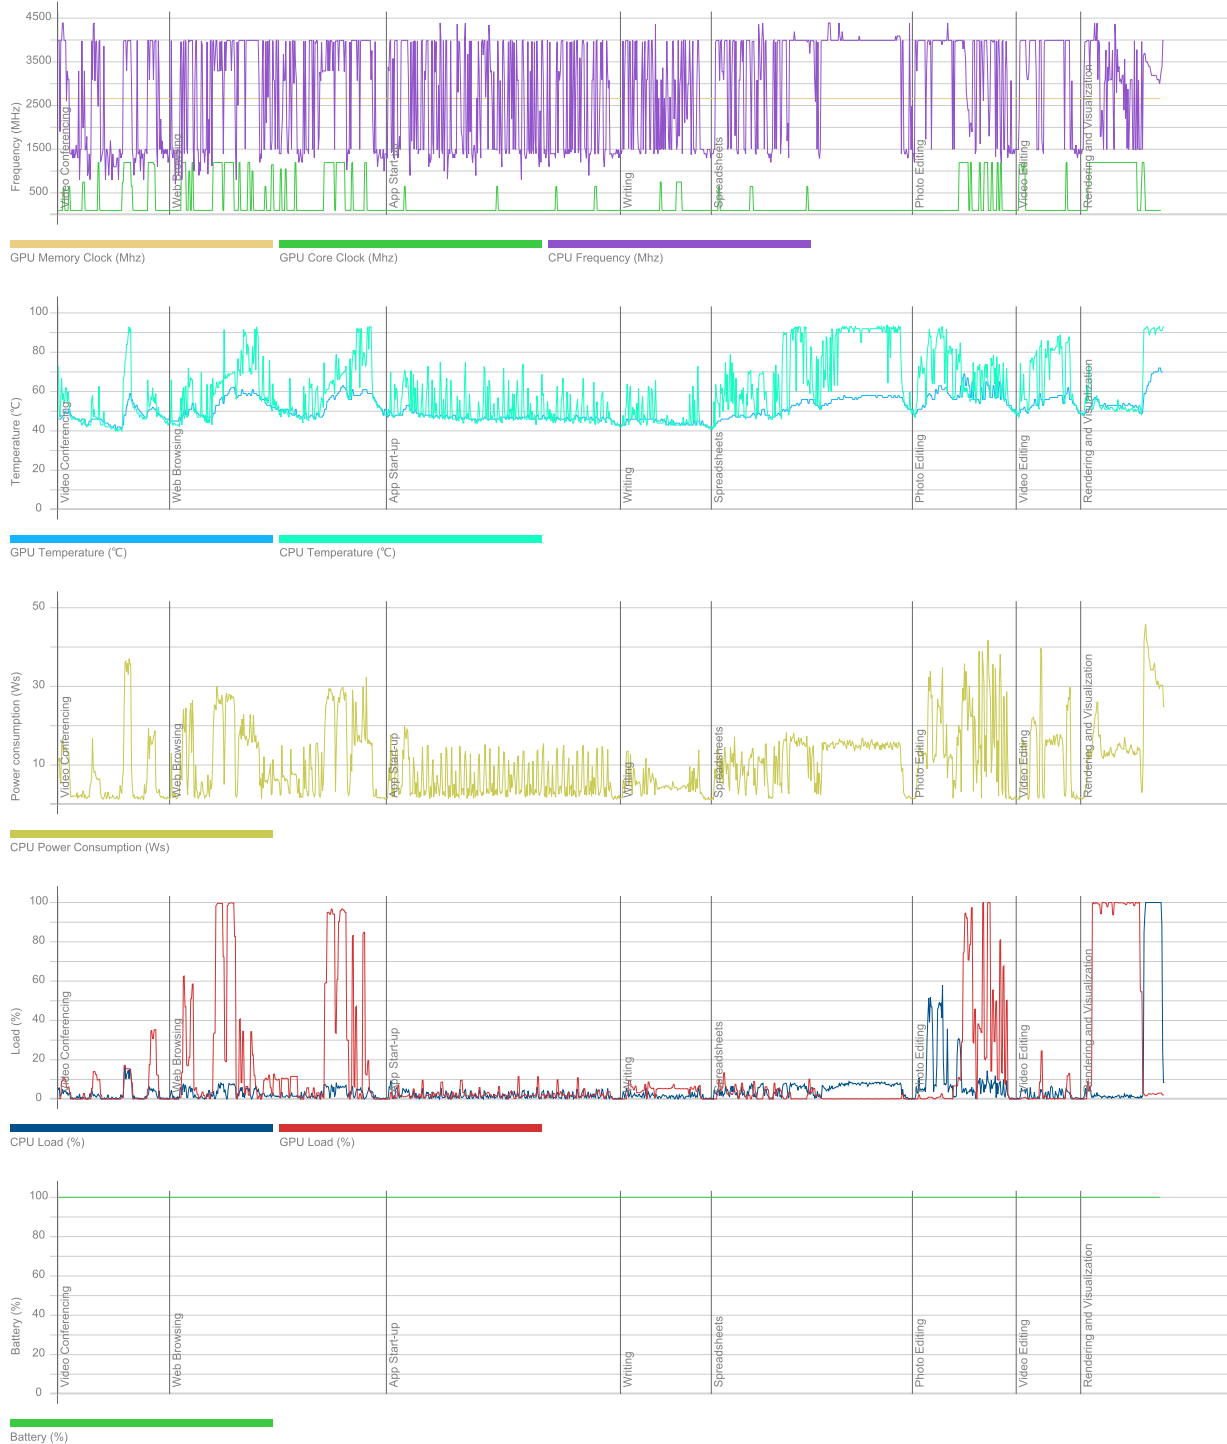

Hardware monitoring