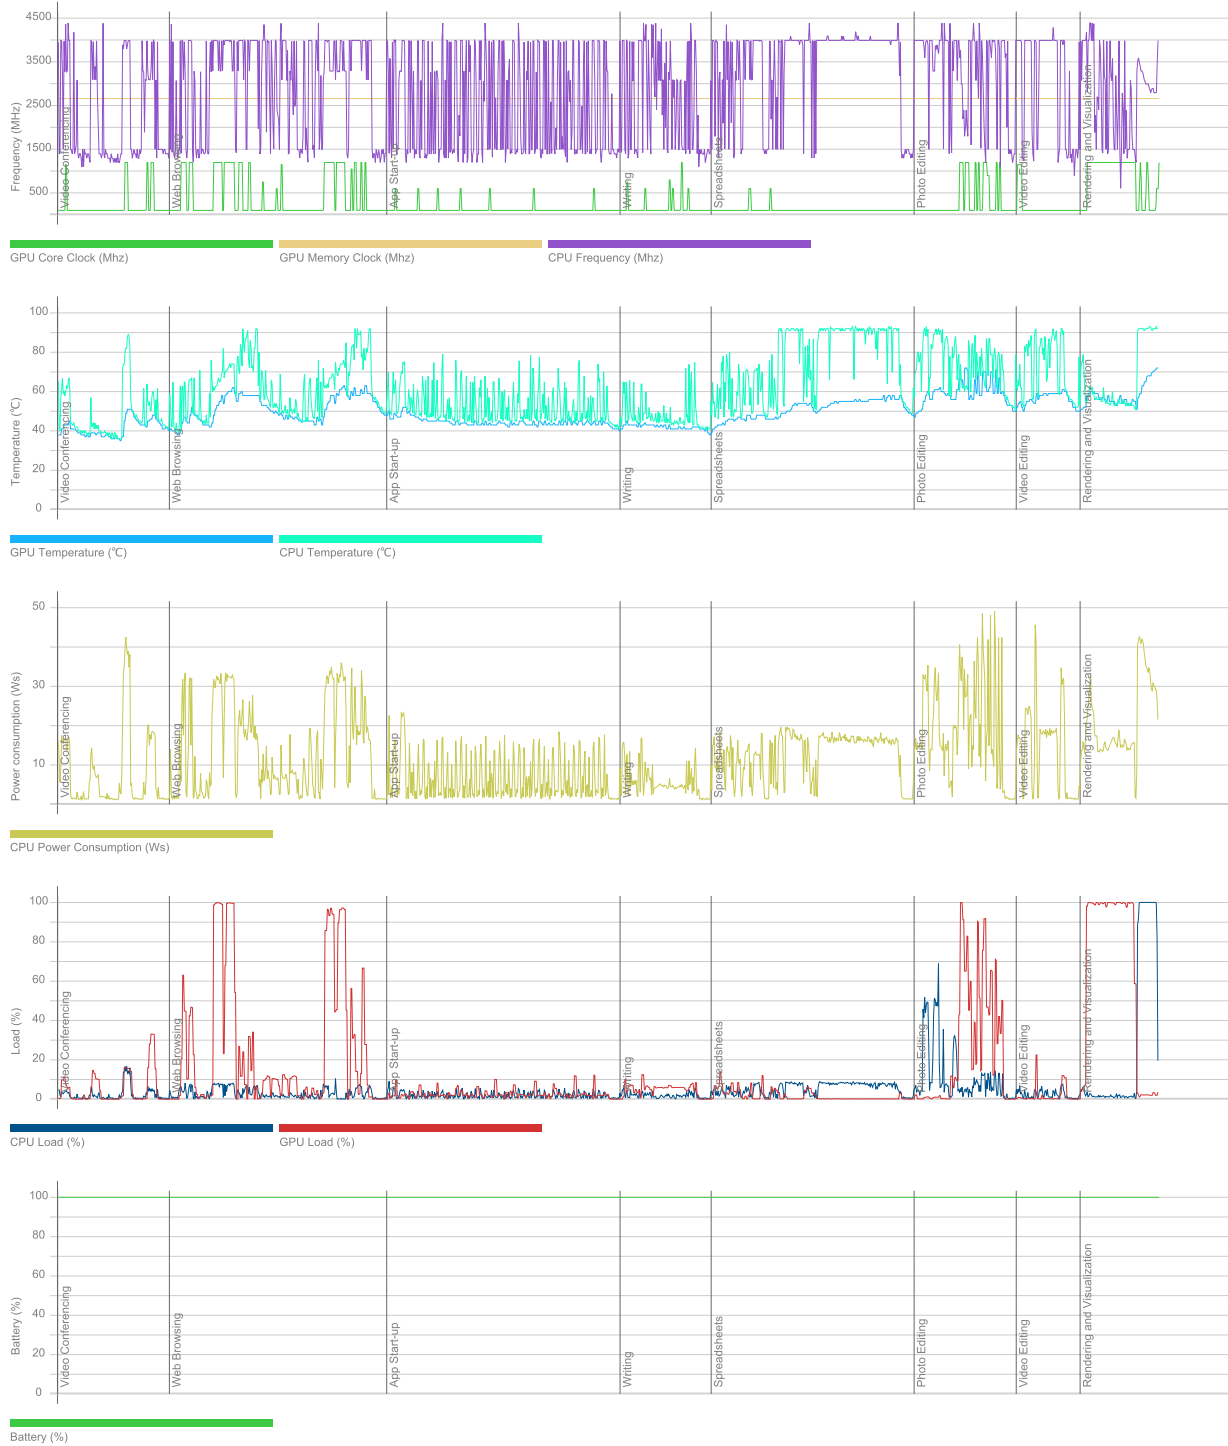

Hardware monitoring