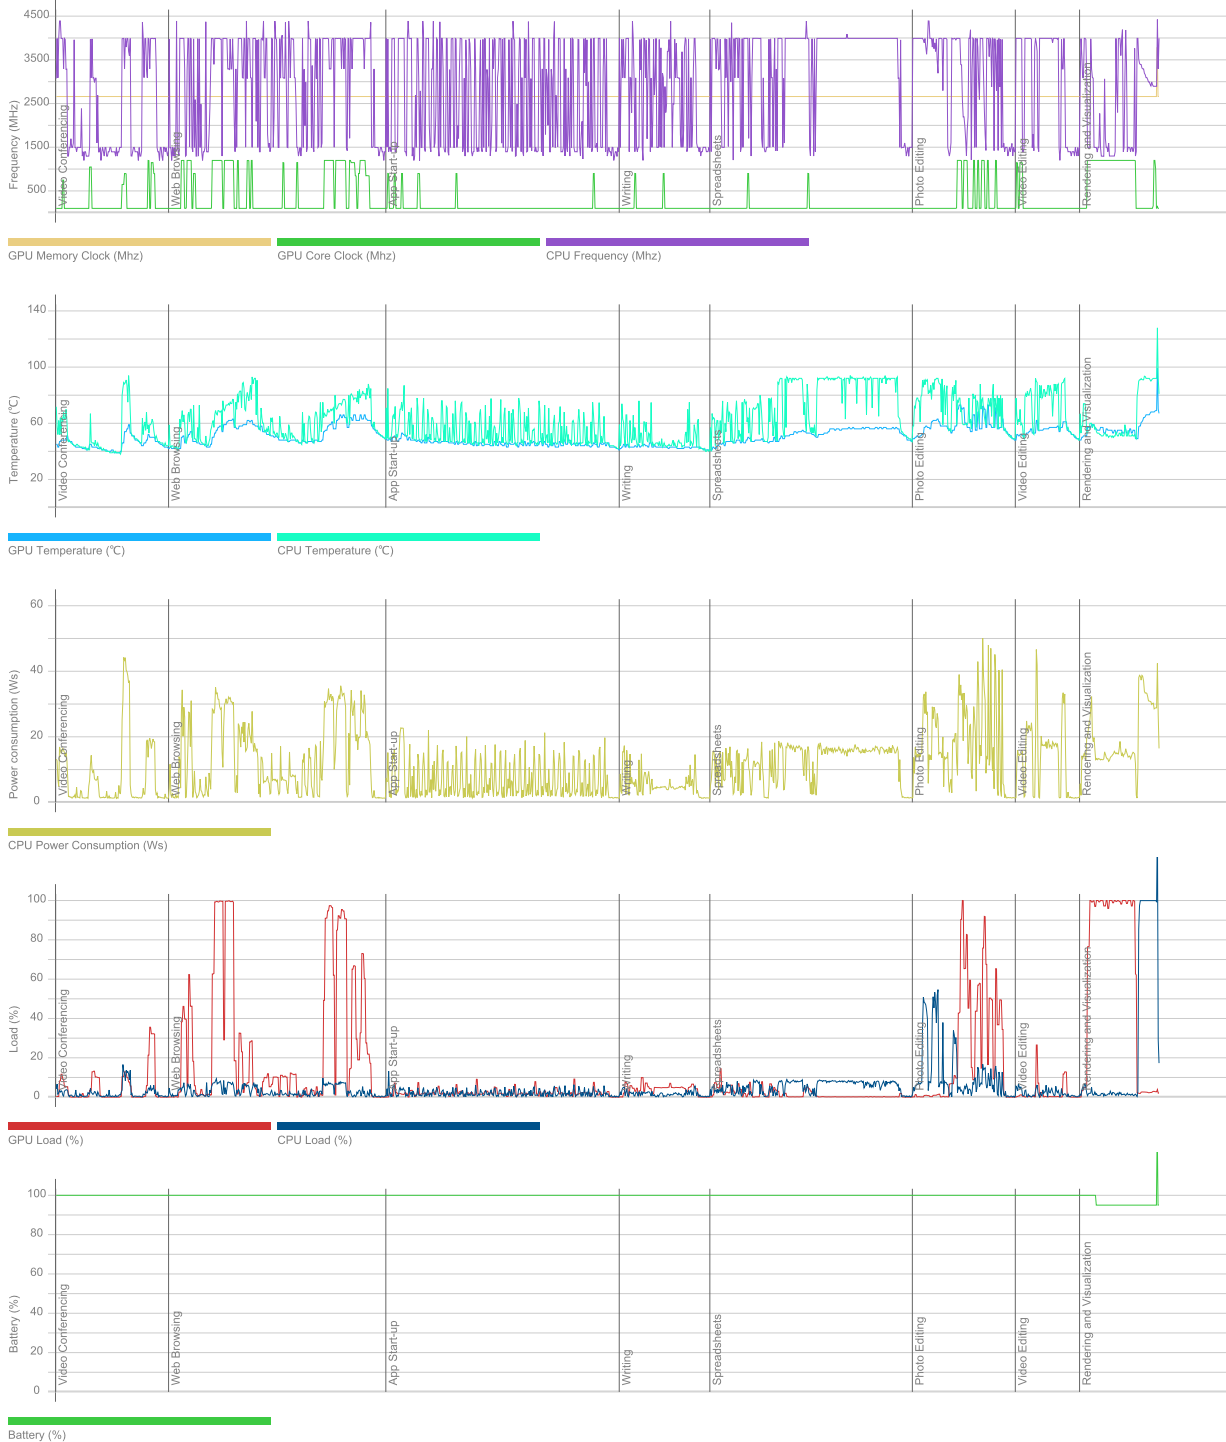

Hardware monitoring