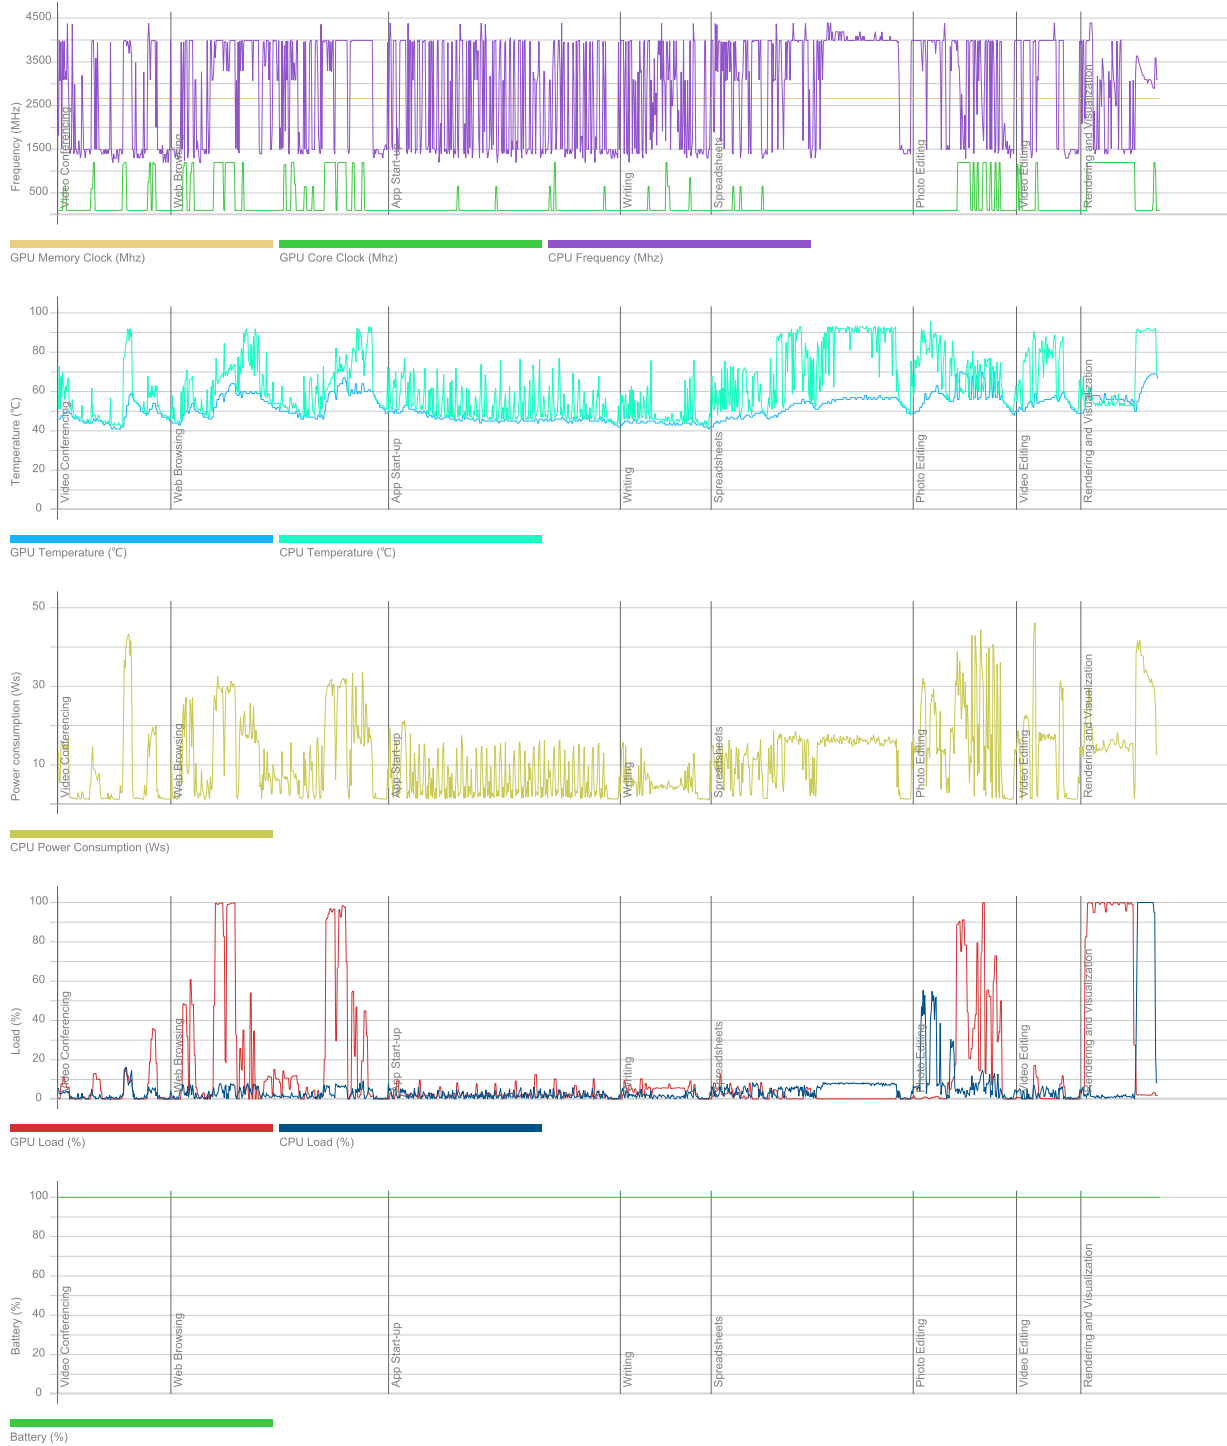

Hardware monitoring