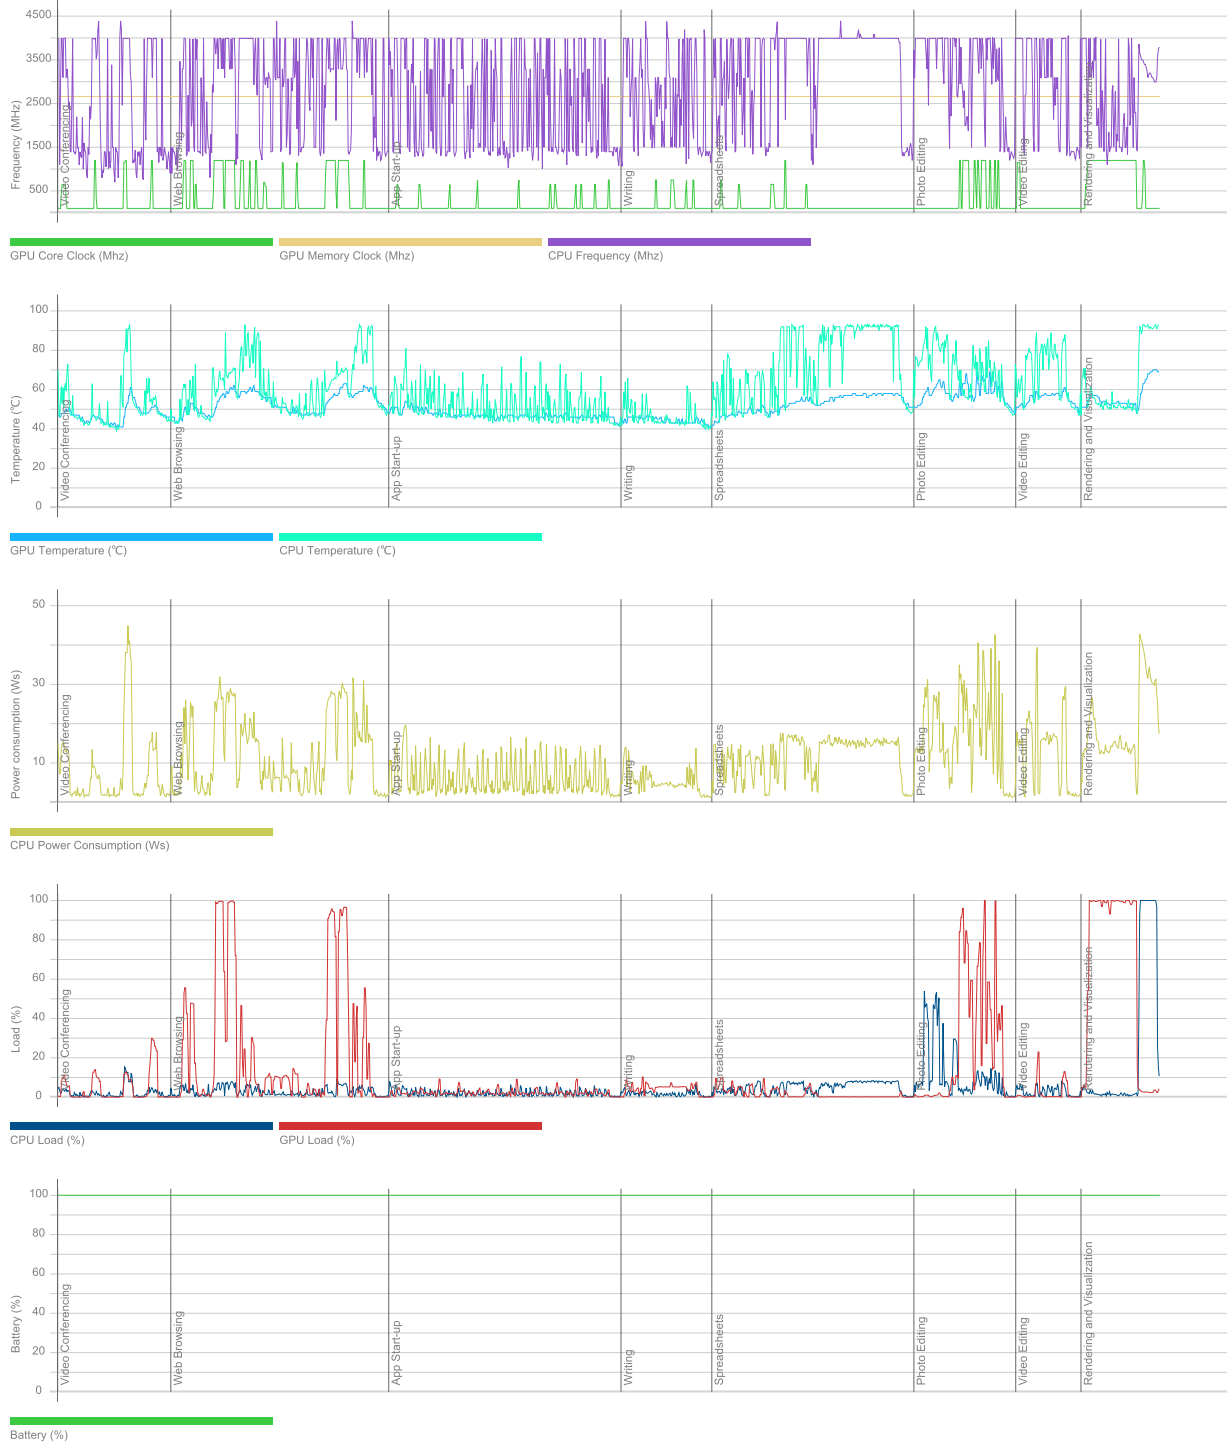

Hardware monitoring