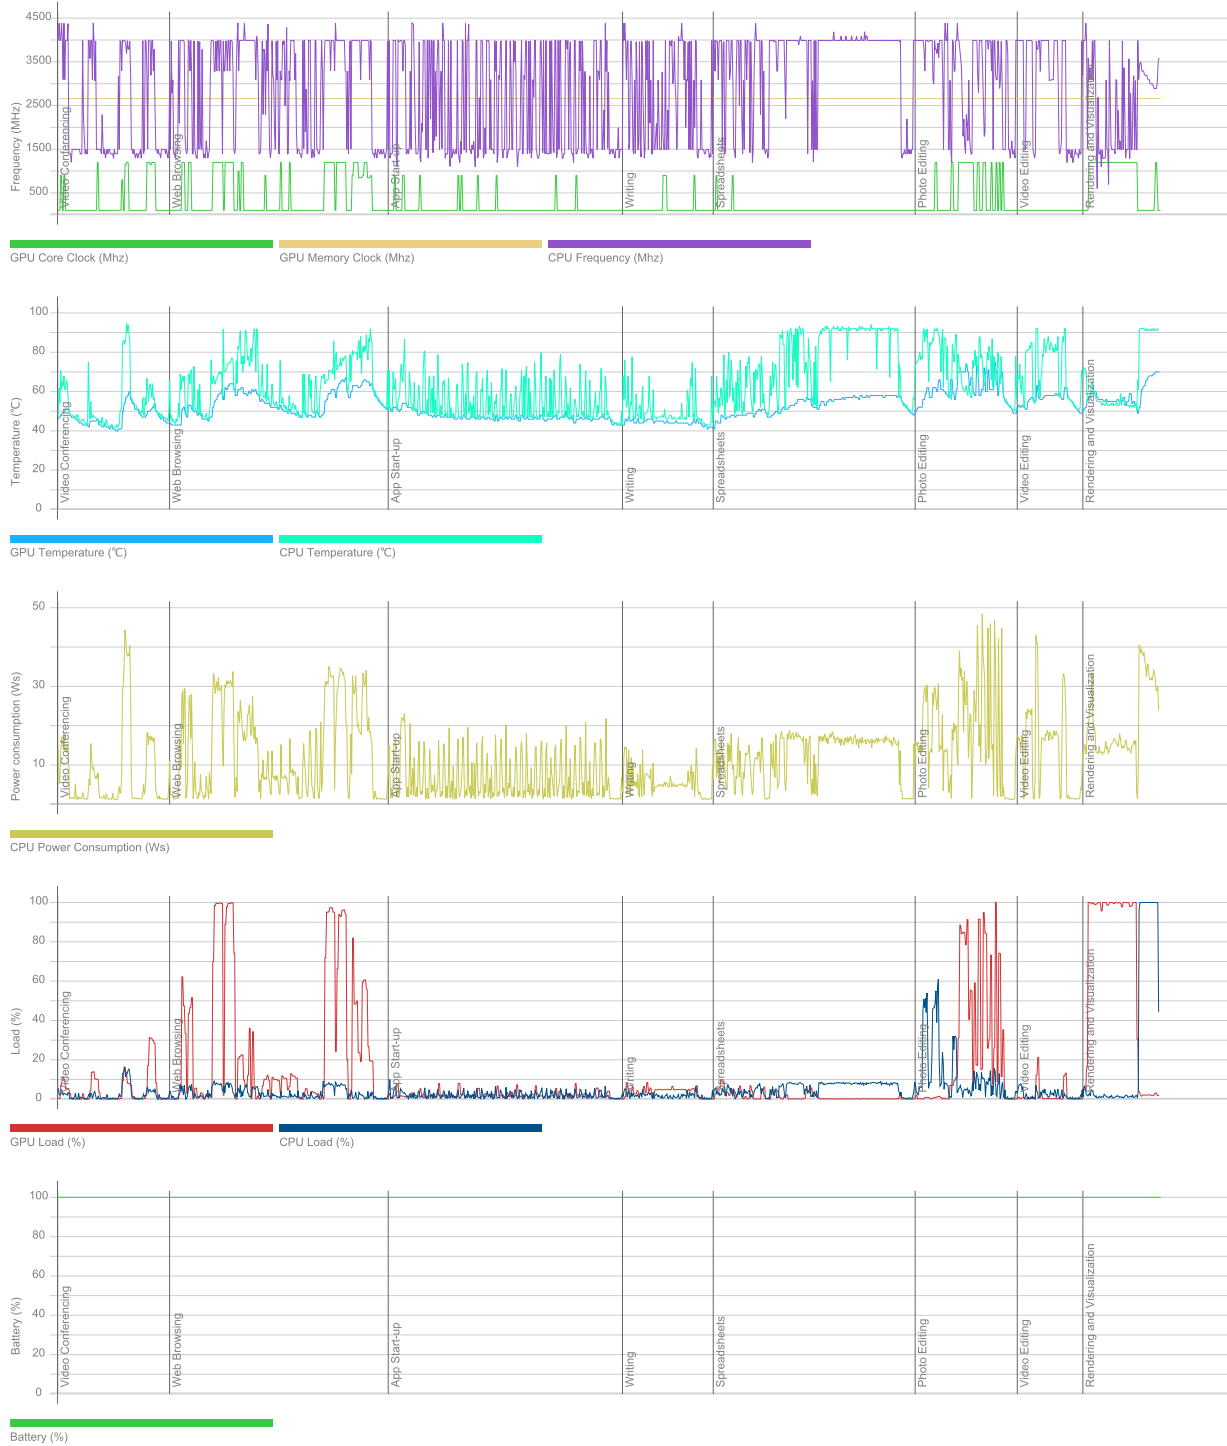

Hardware monitoring