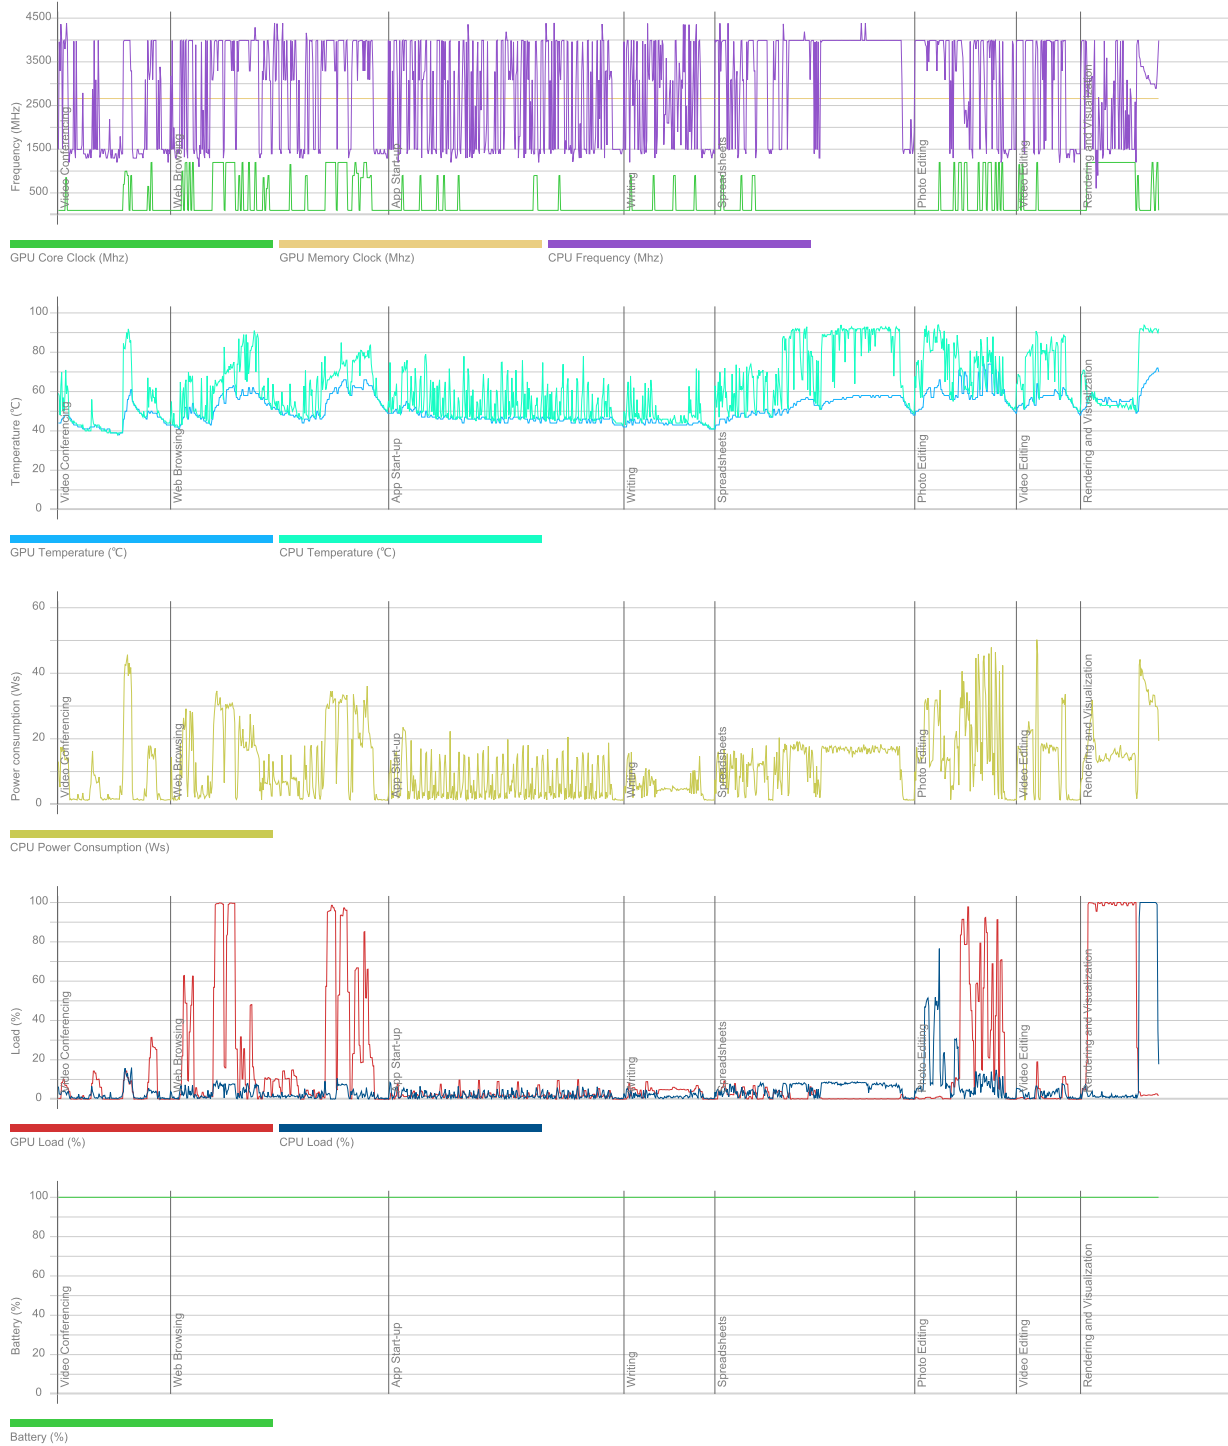

Hardware monitoring