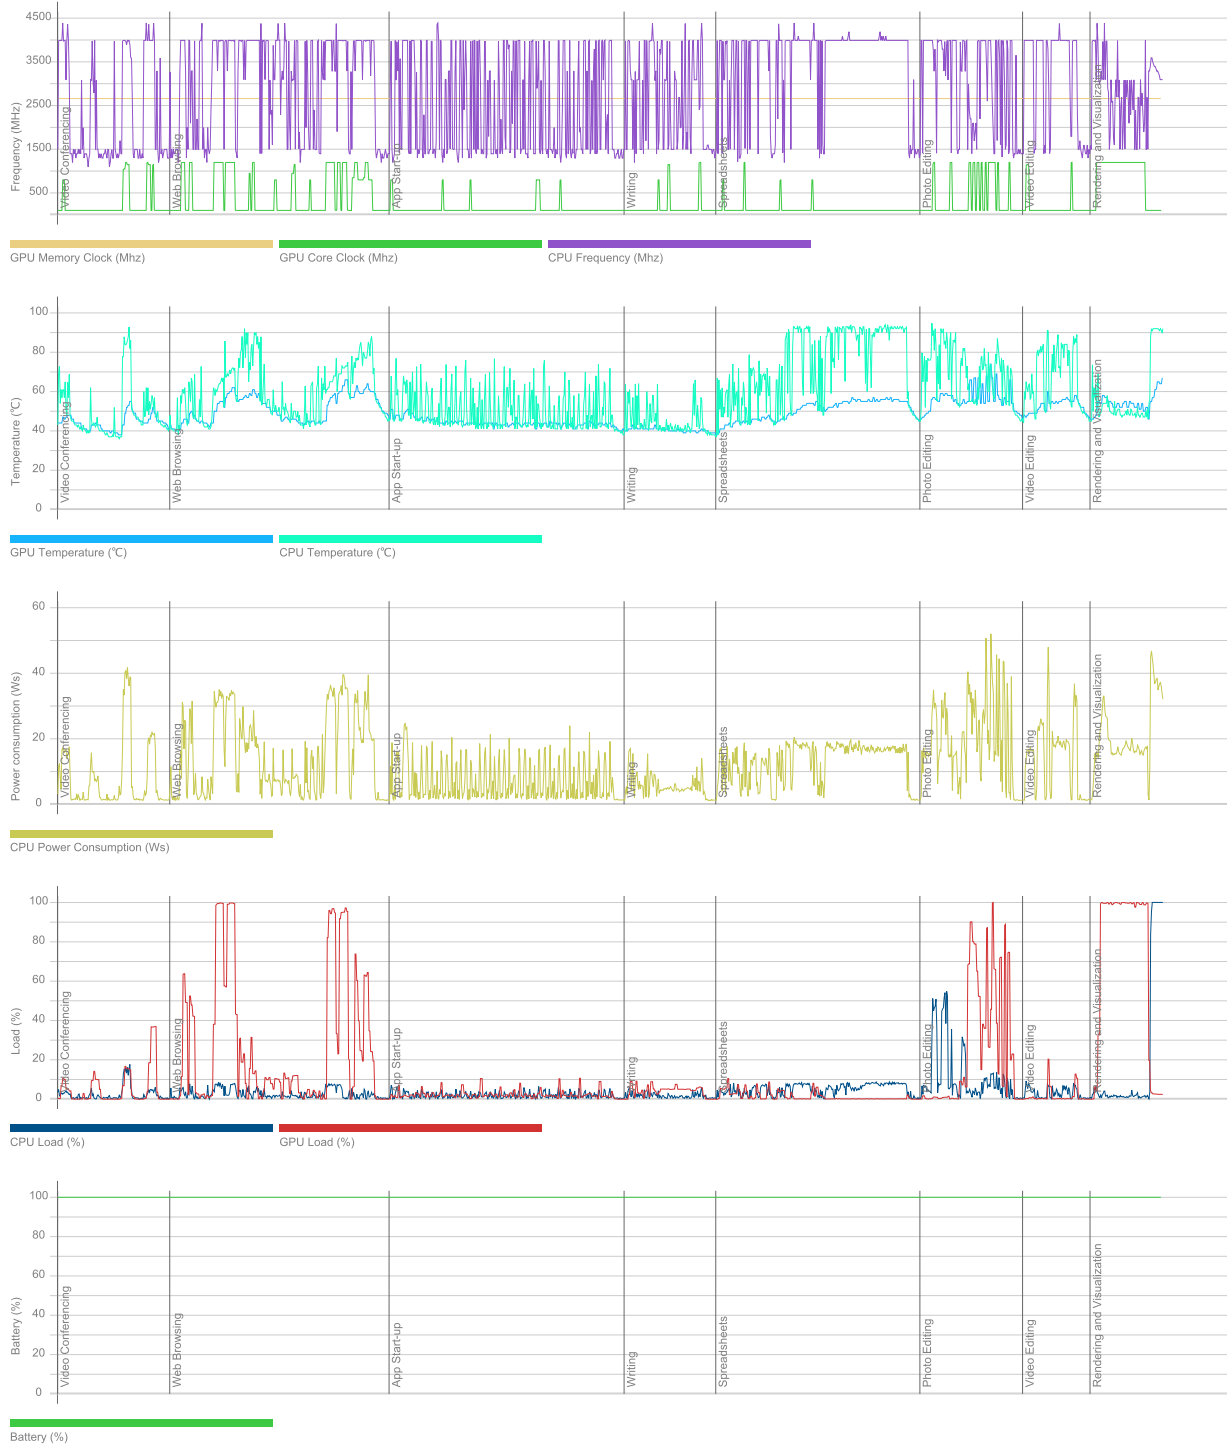

Hardware monitoring