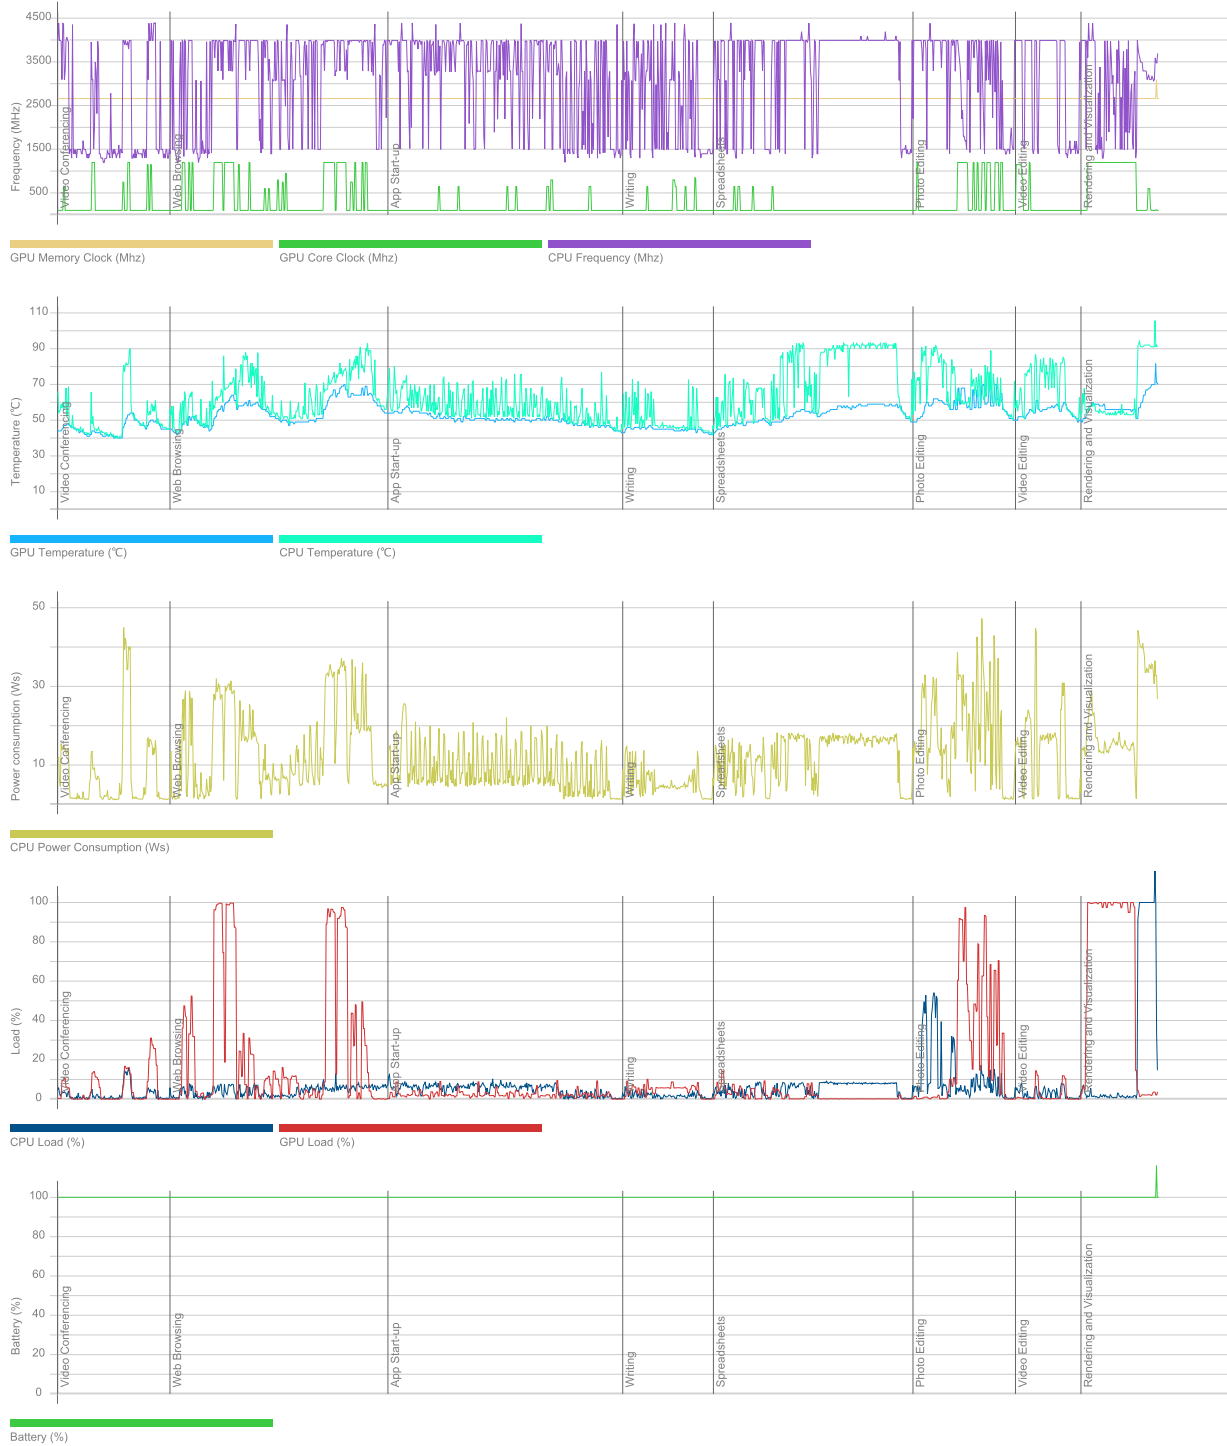

Hardware monitoring