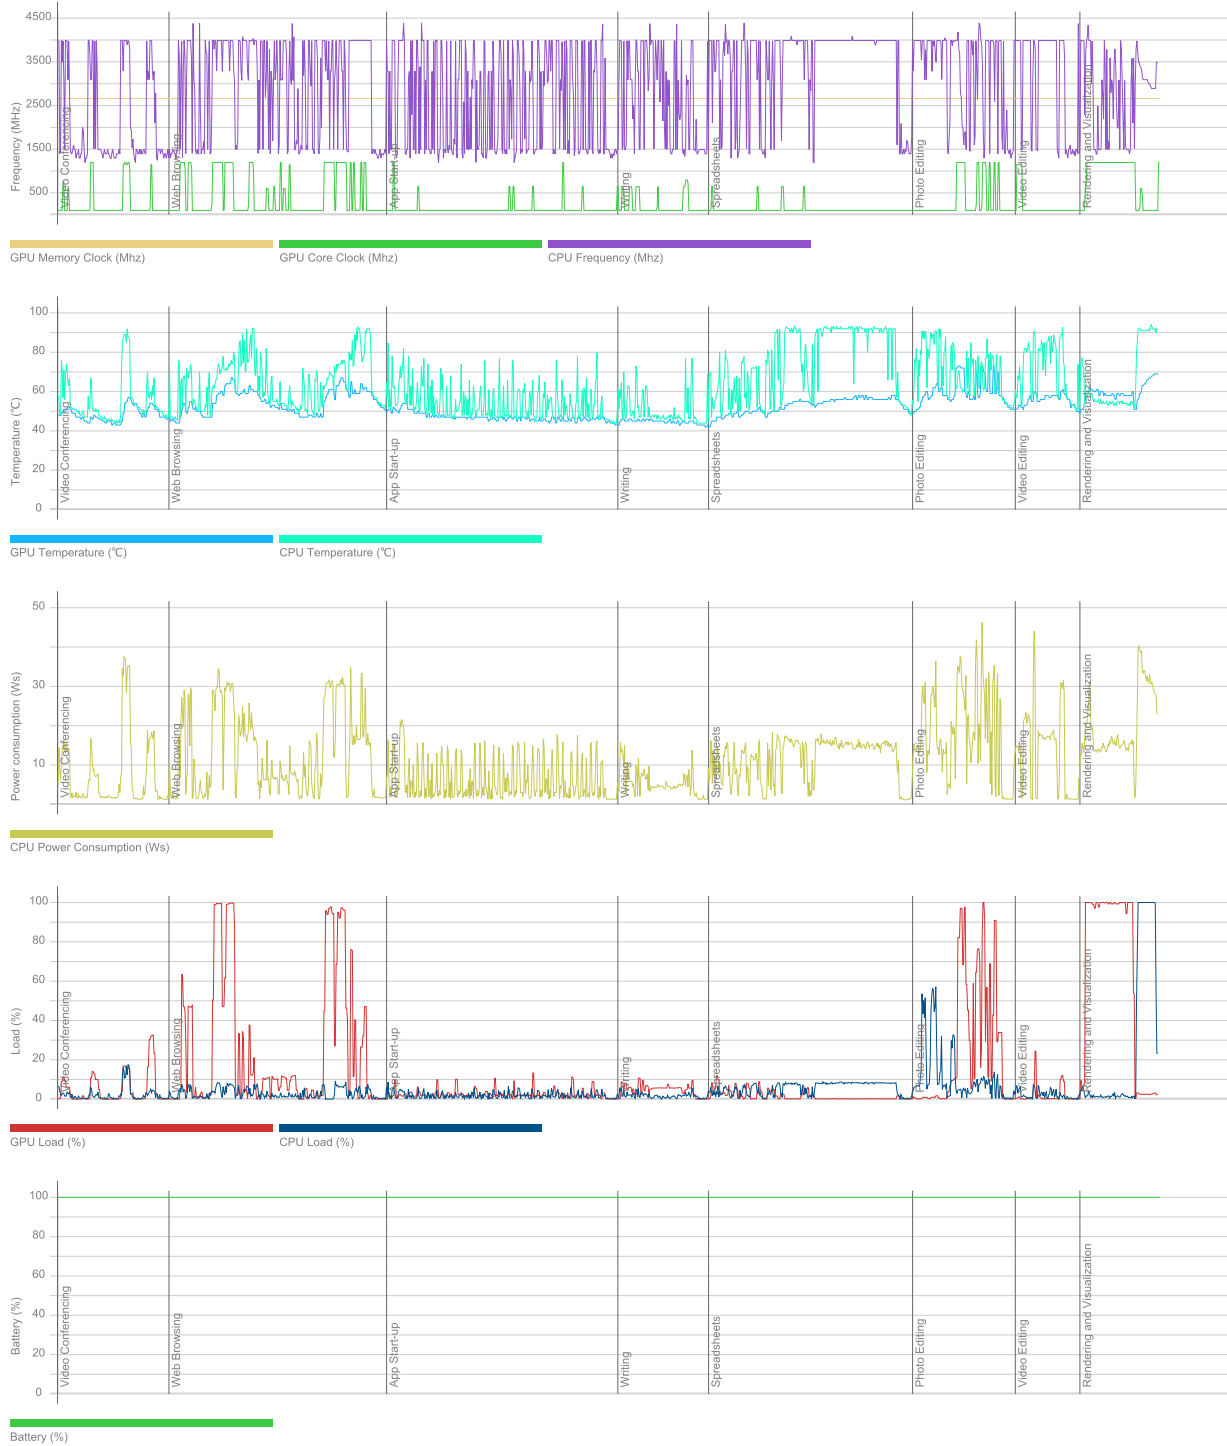

Hardware monitoring