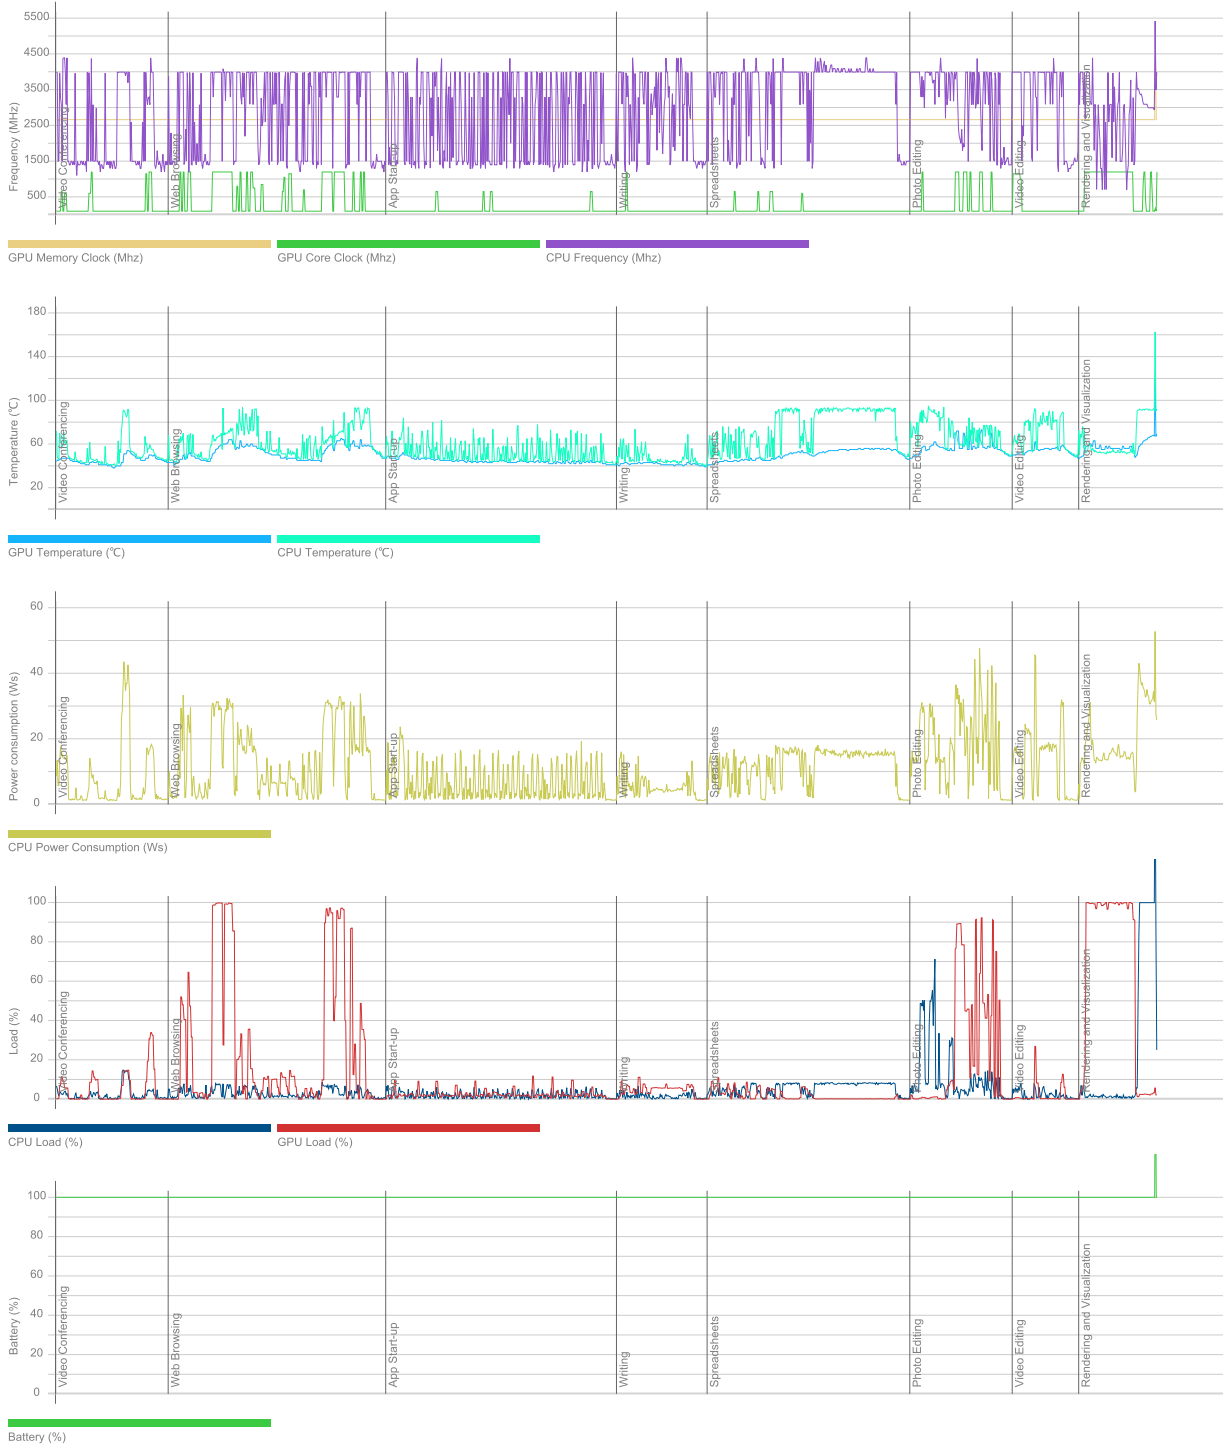

Hardware monitoring