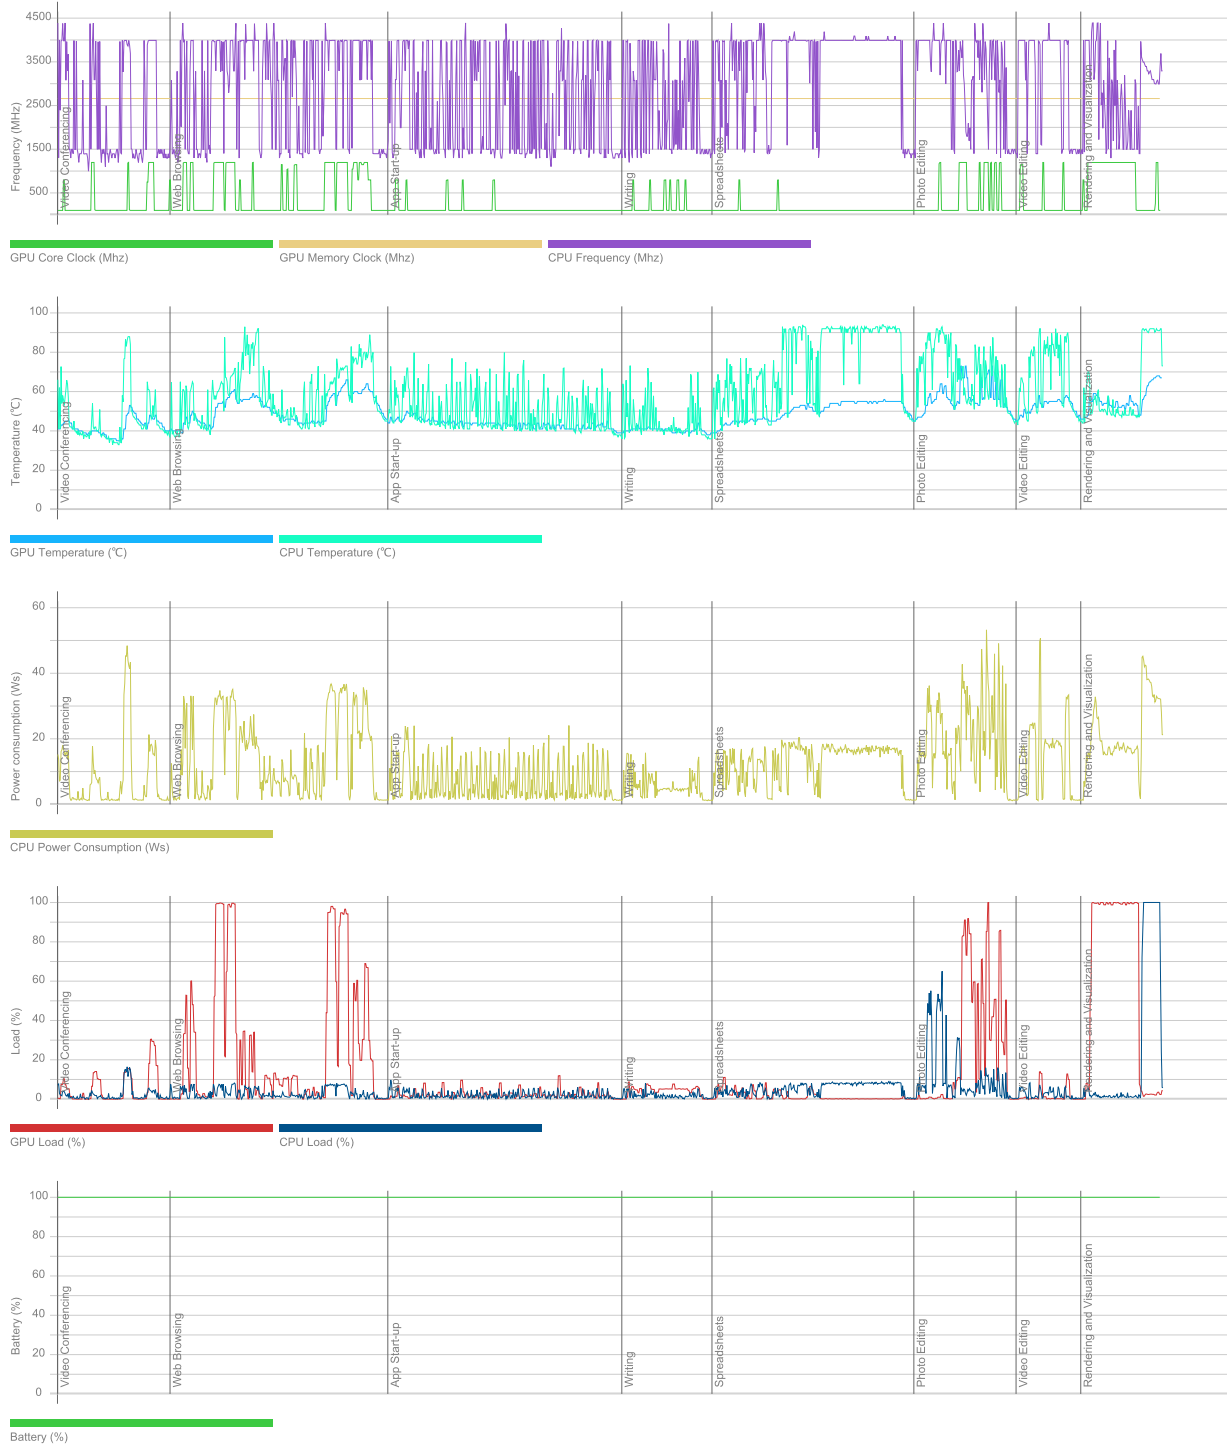

Hardware monitoring