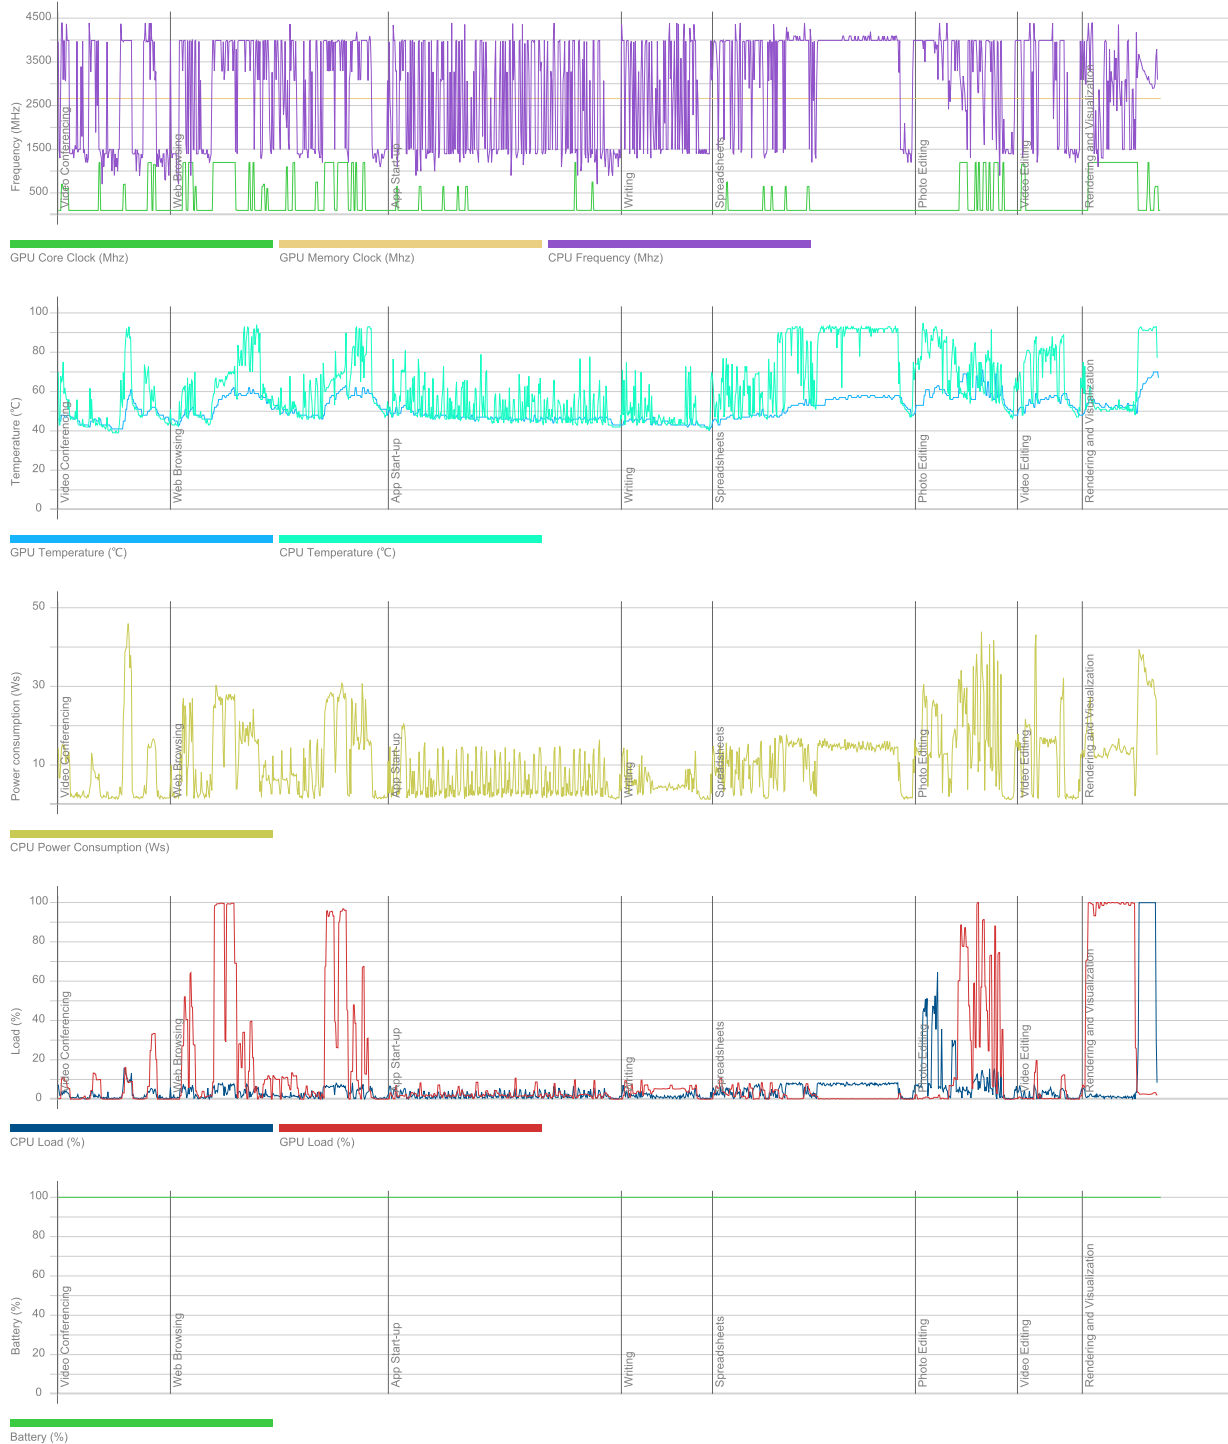

Hardware monitoring