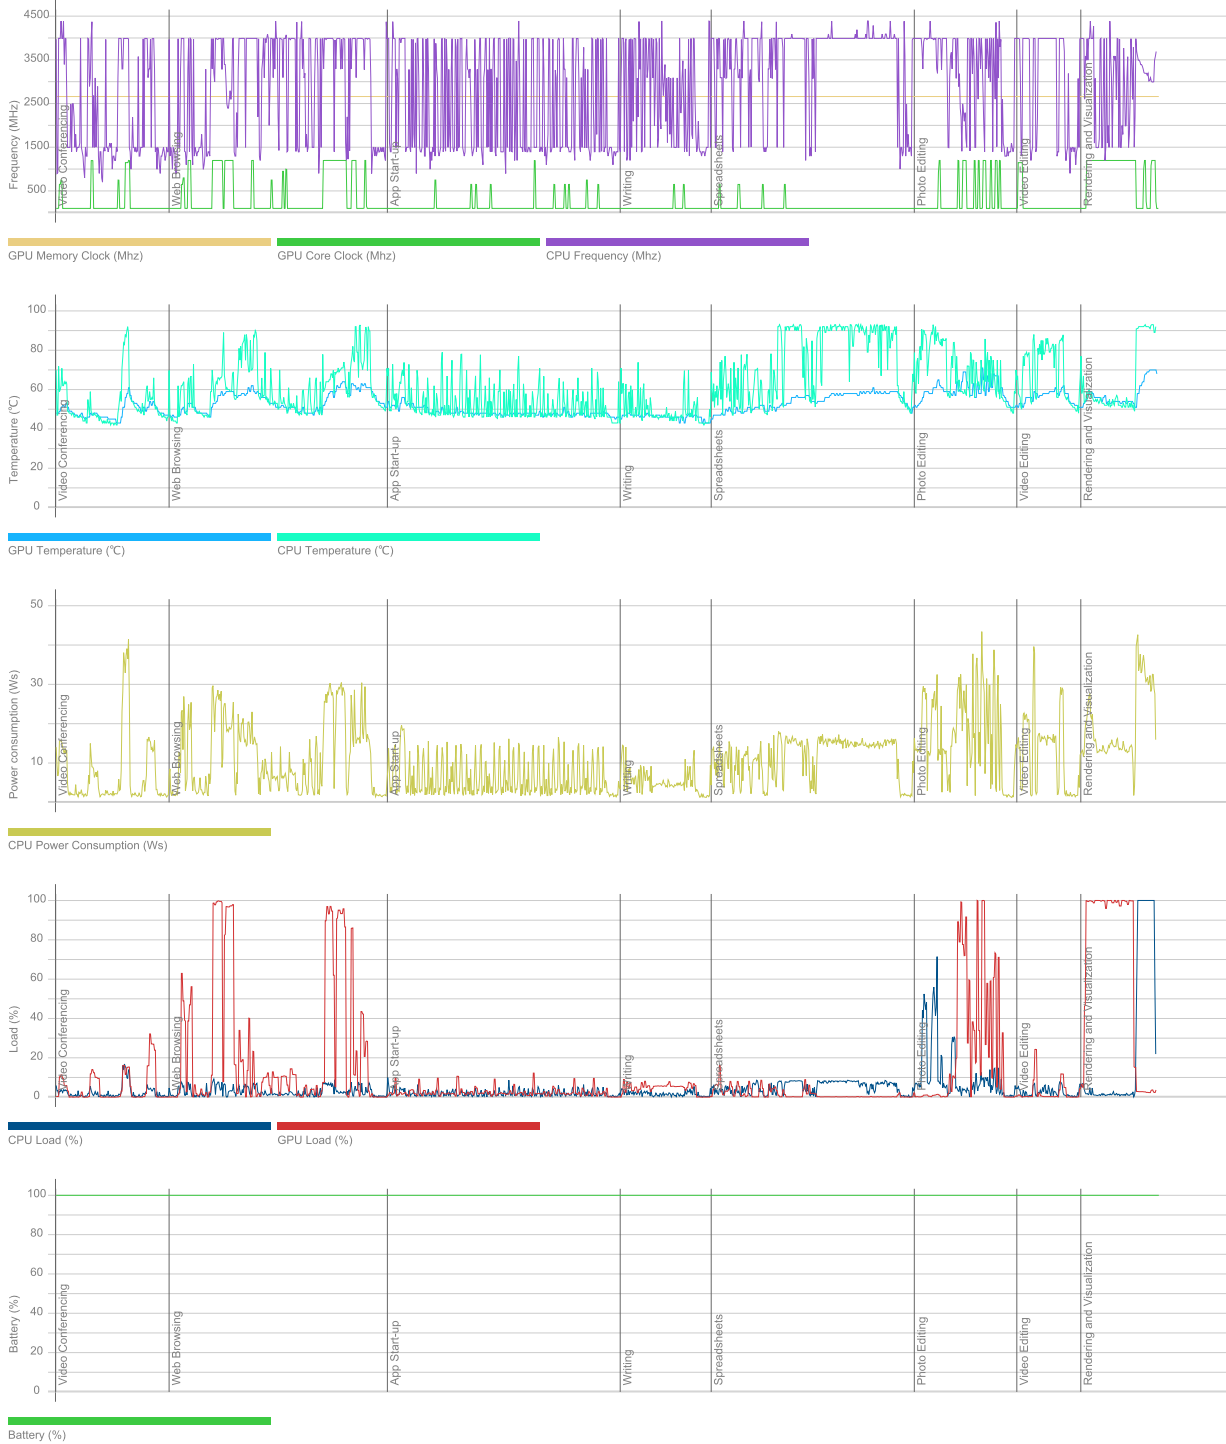

Hardware monitoring