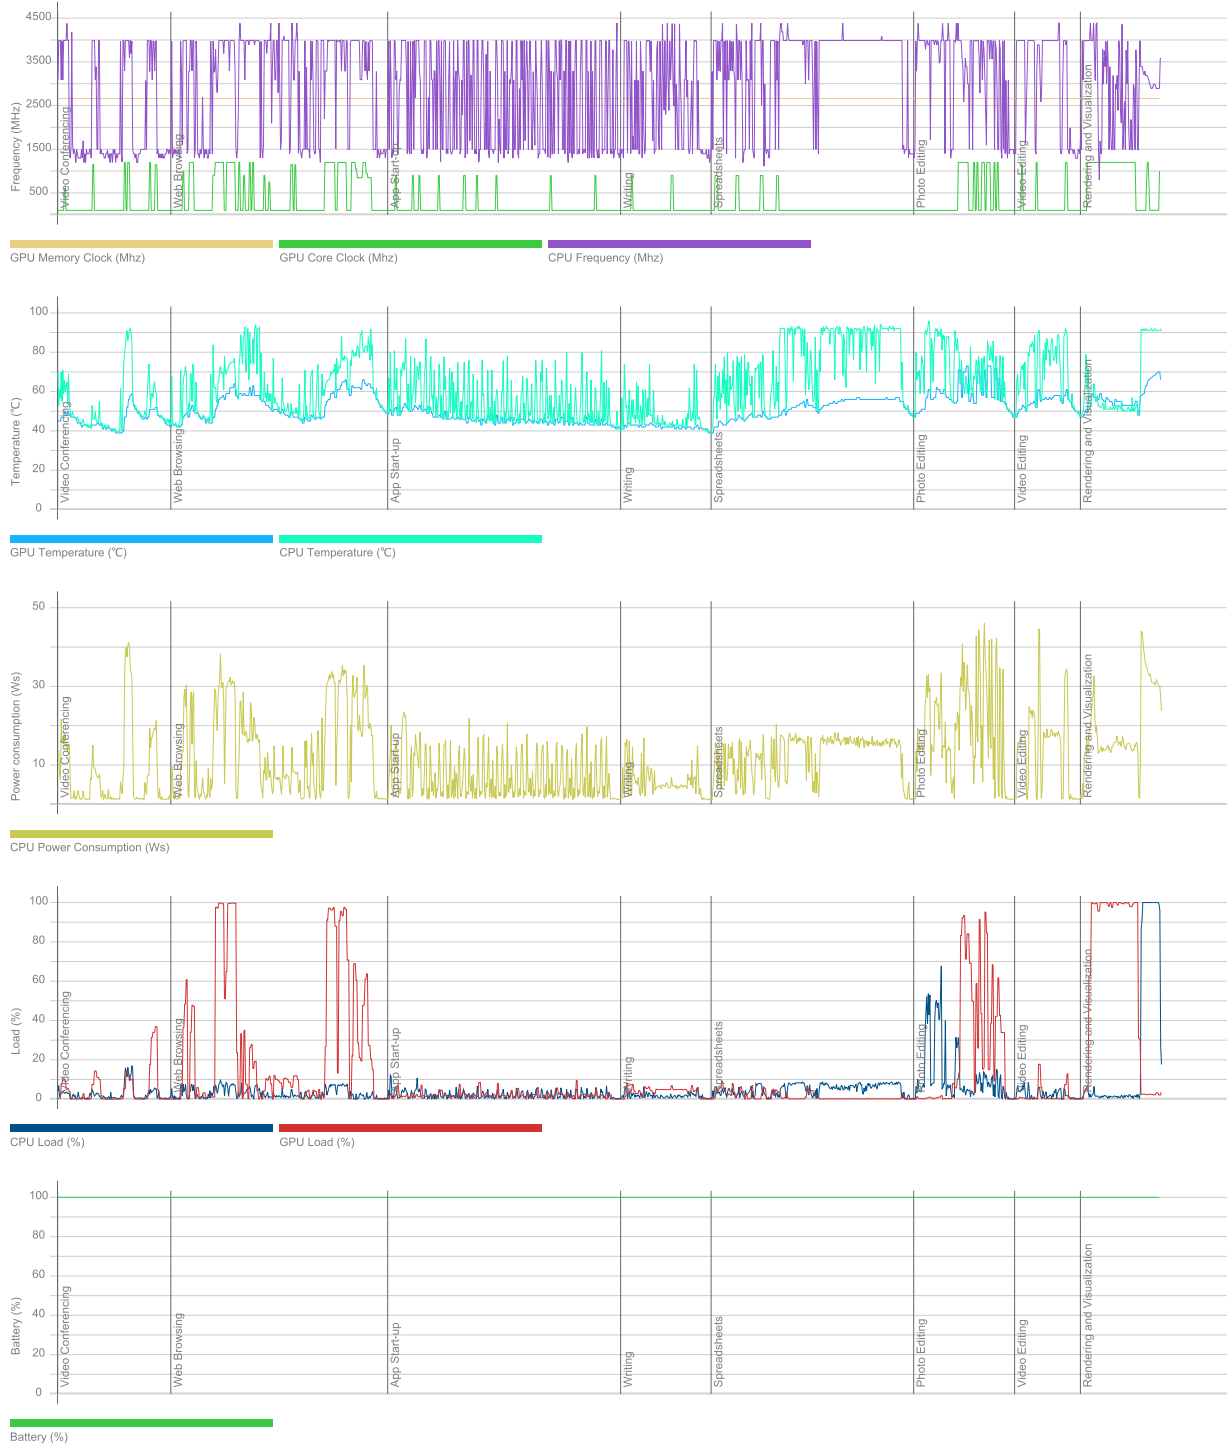

Hardware monitoring