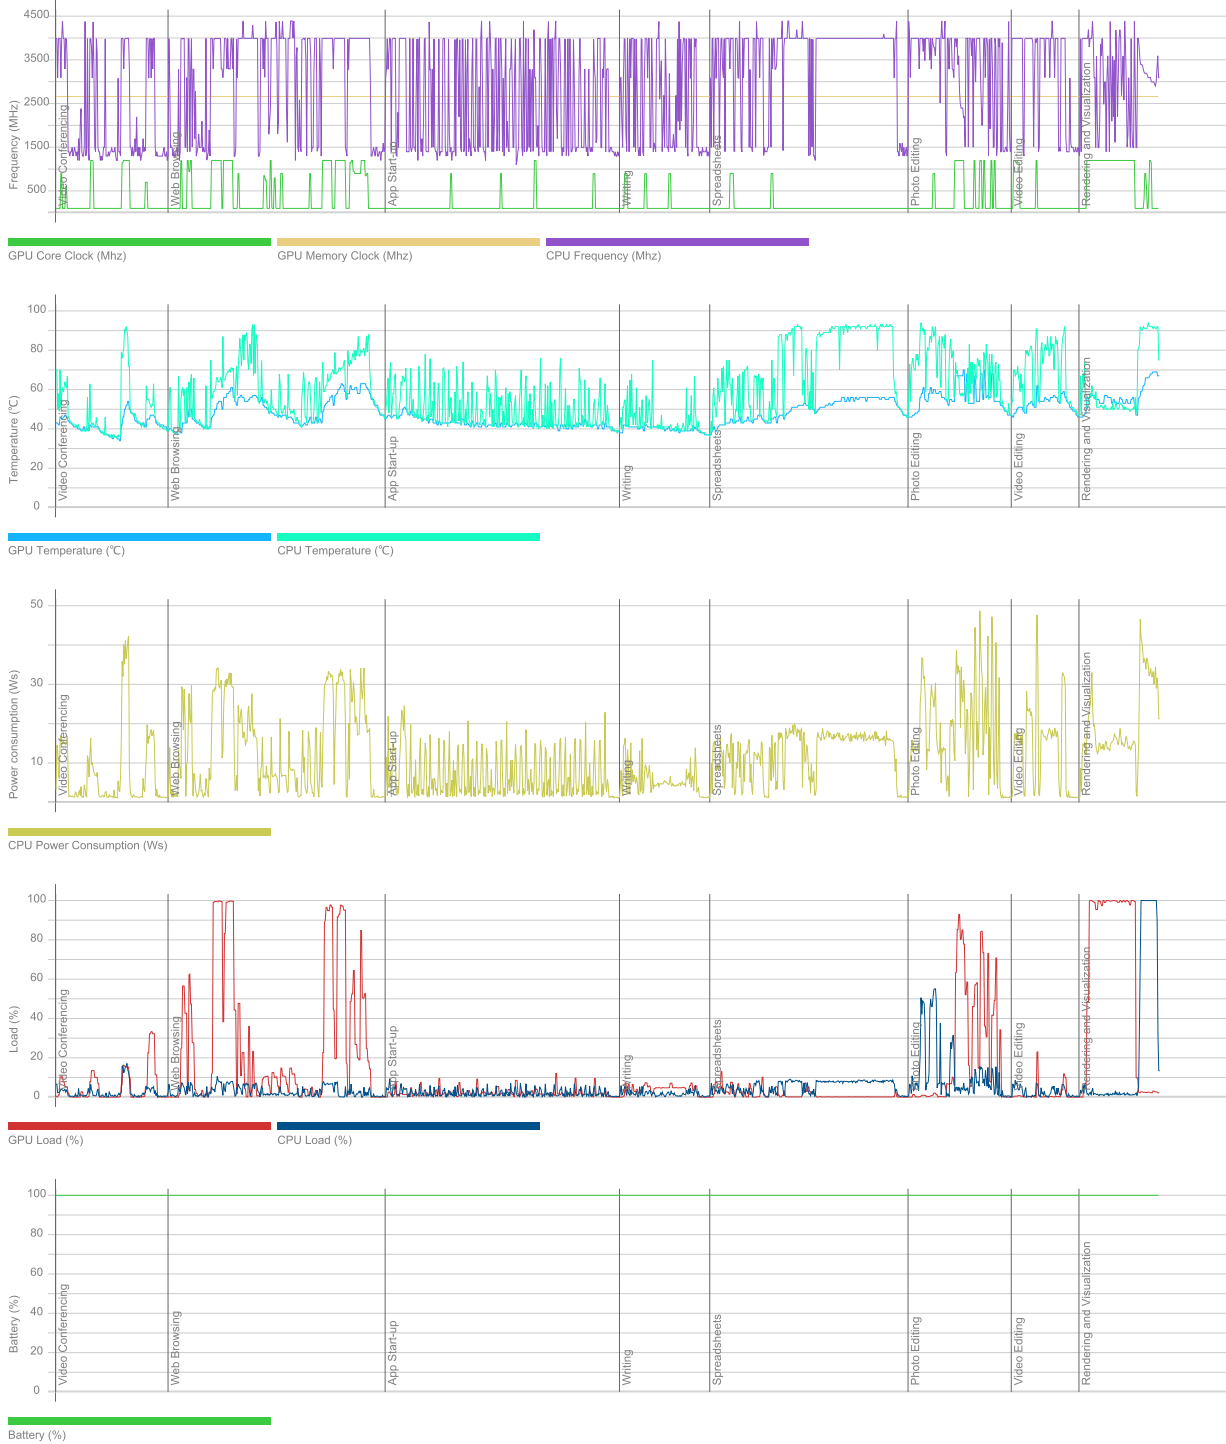

Hardware monitoring