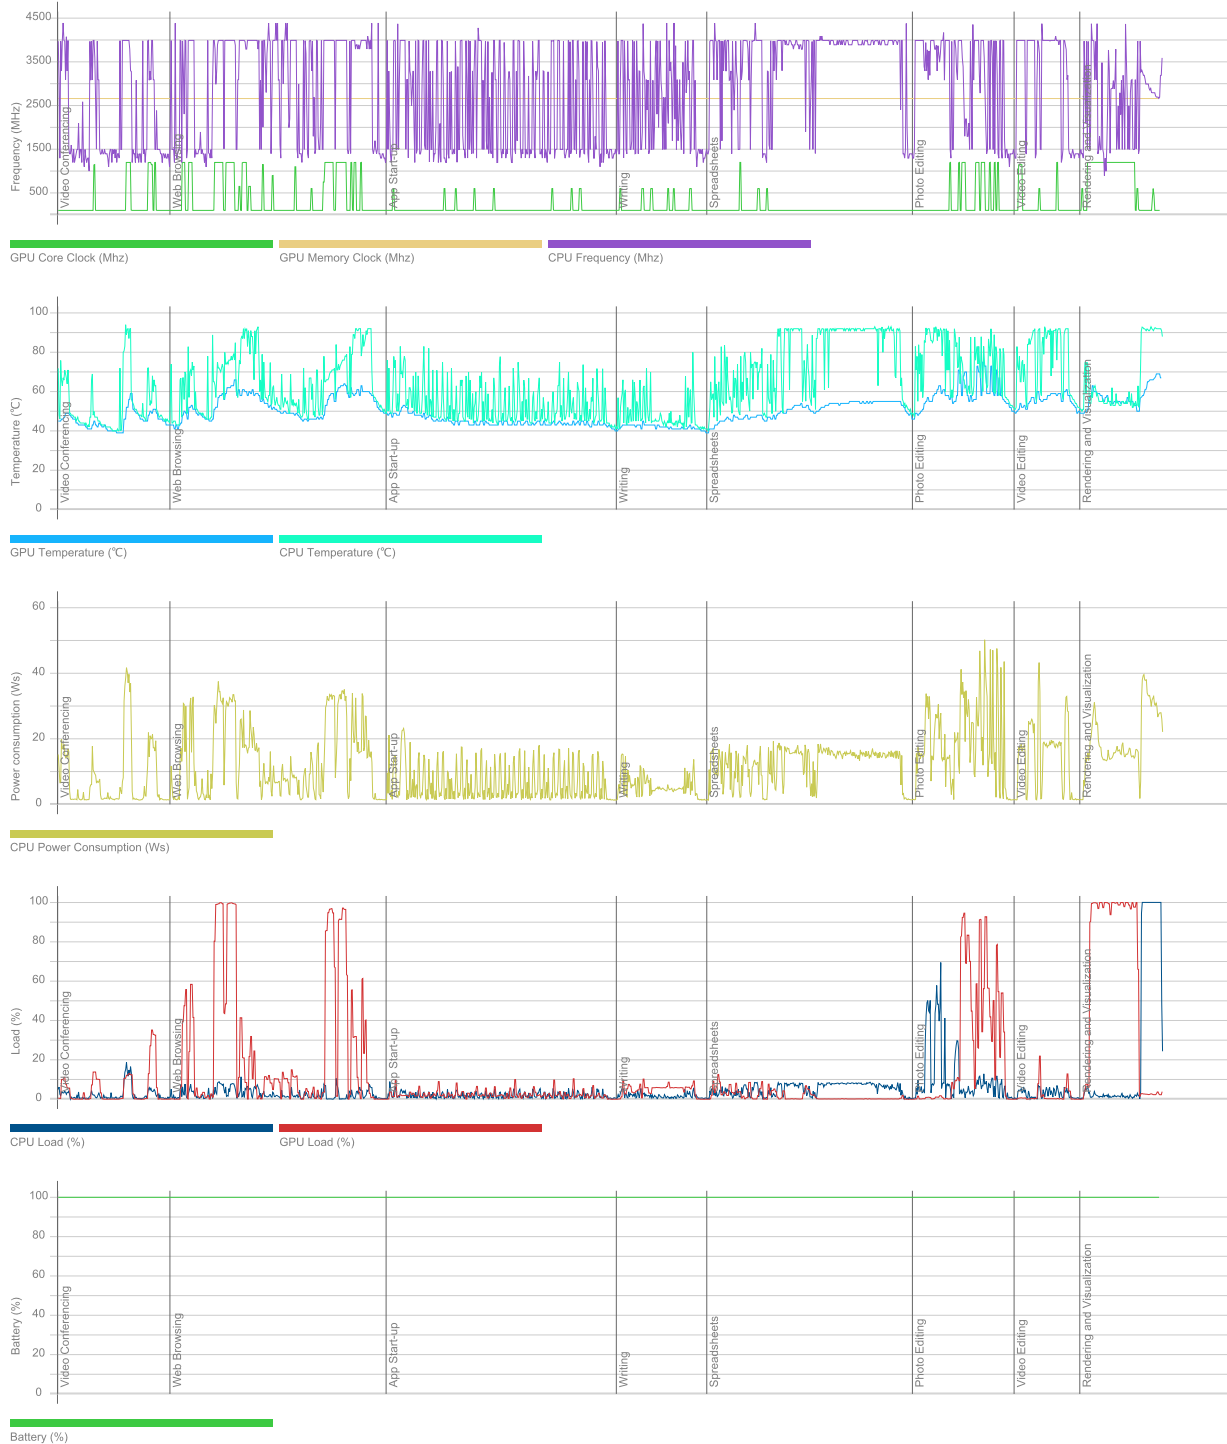

Hardware monitoring