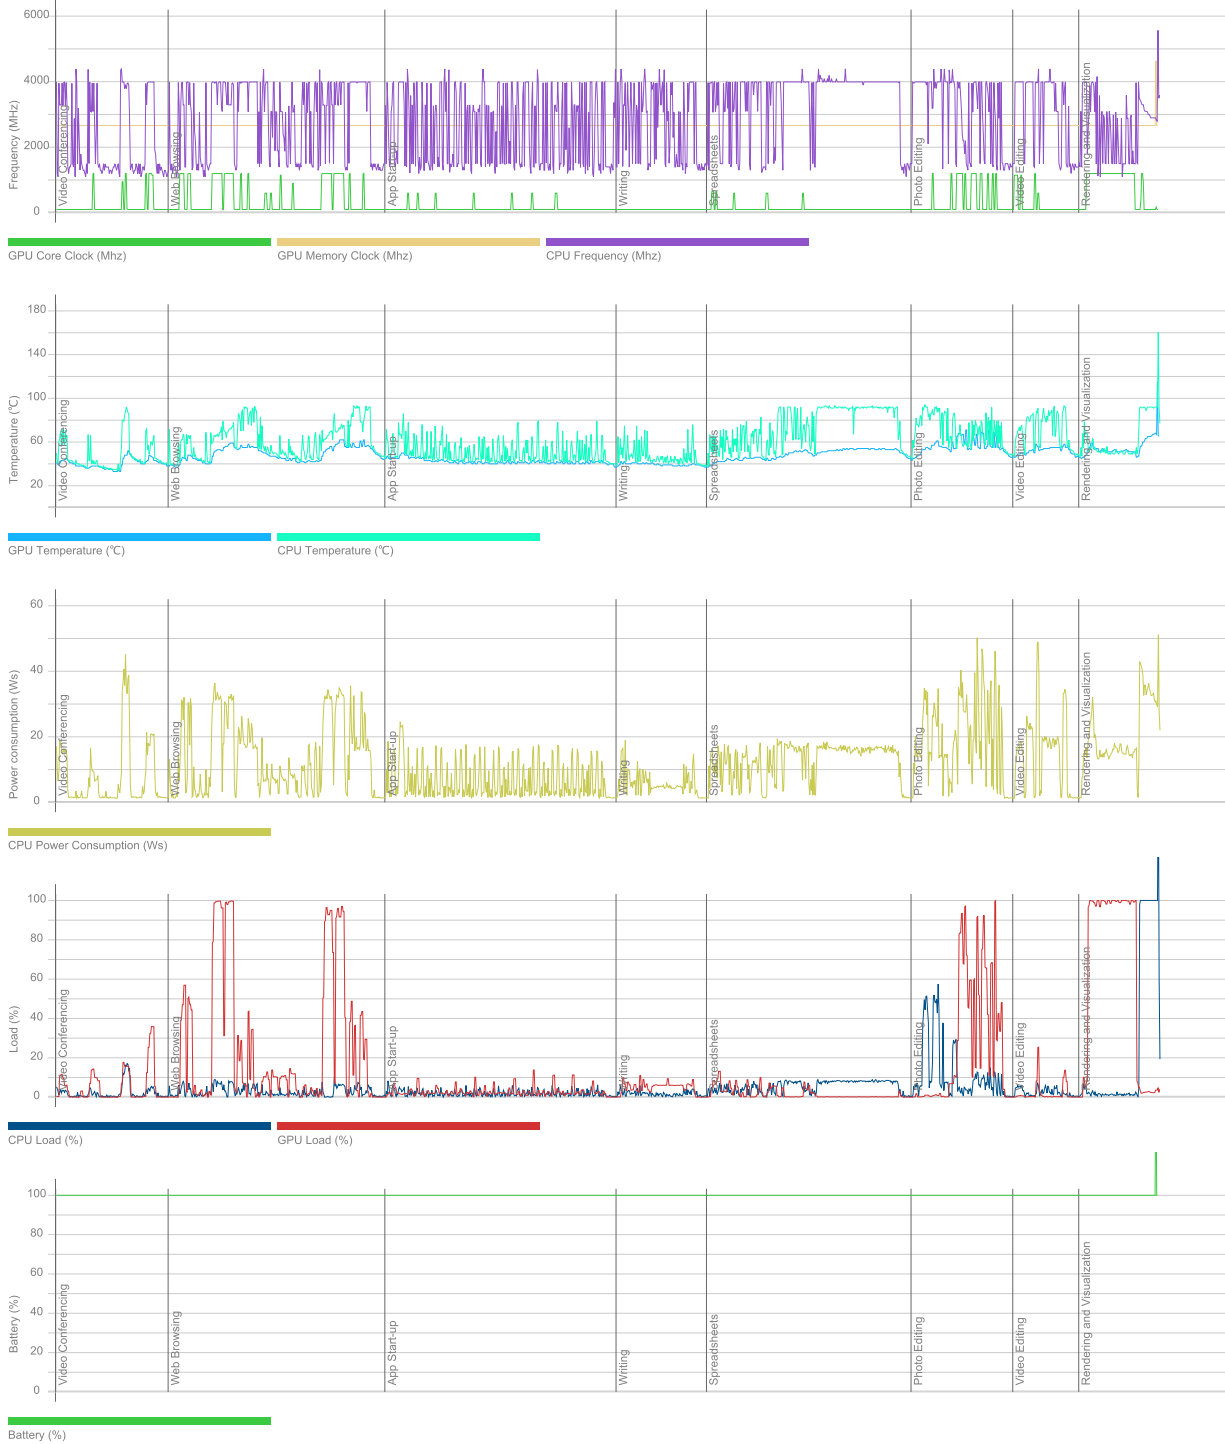

Hardware monitoring