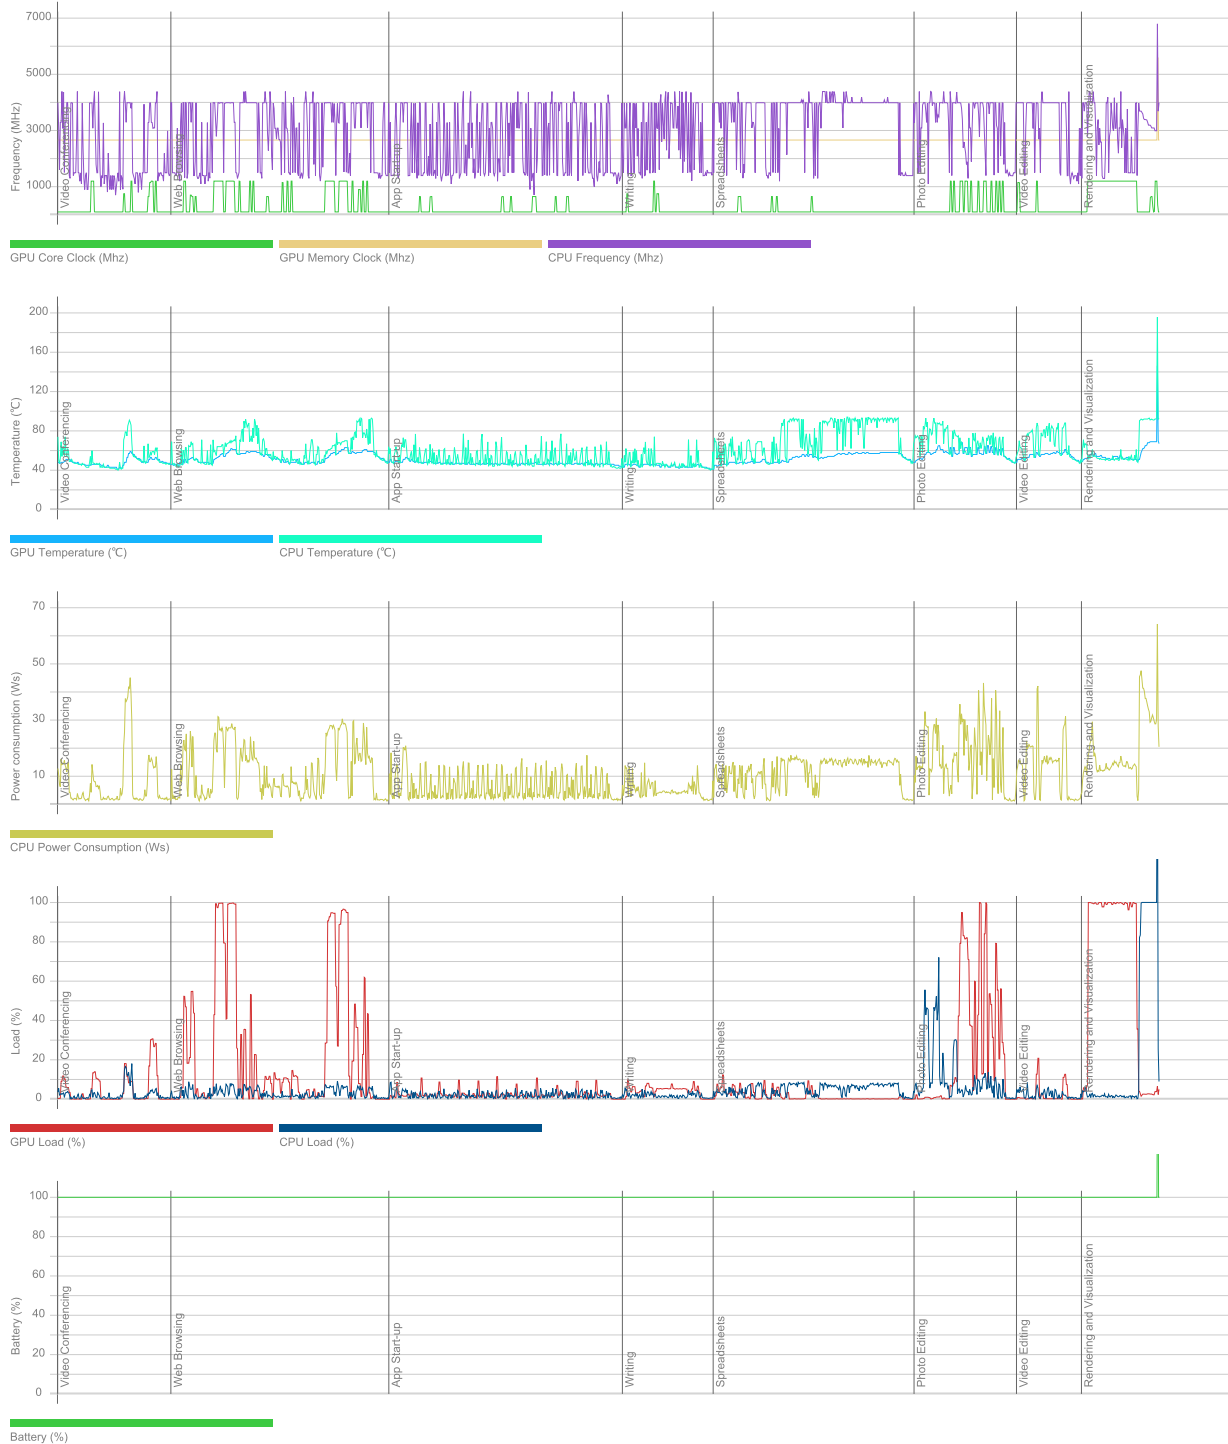

Hardware monitoring