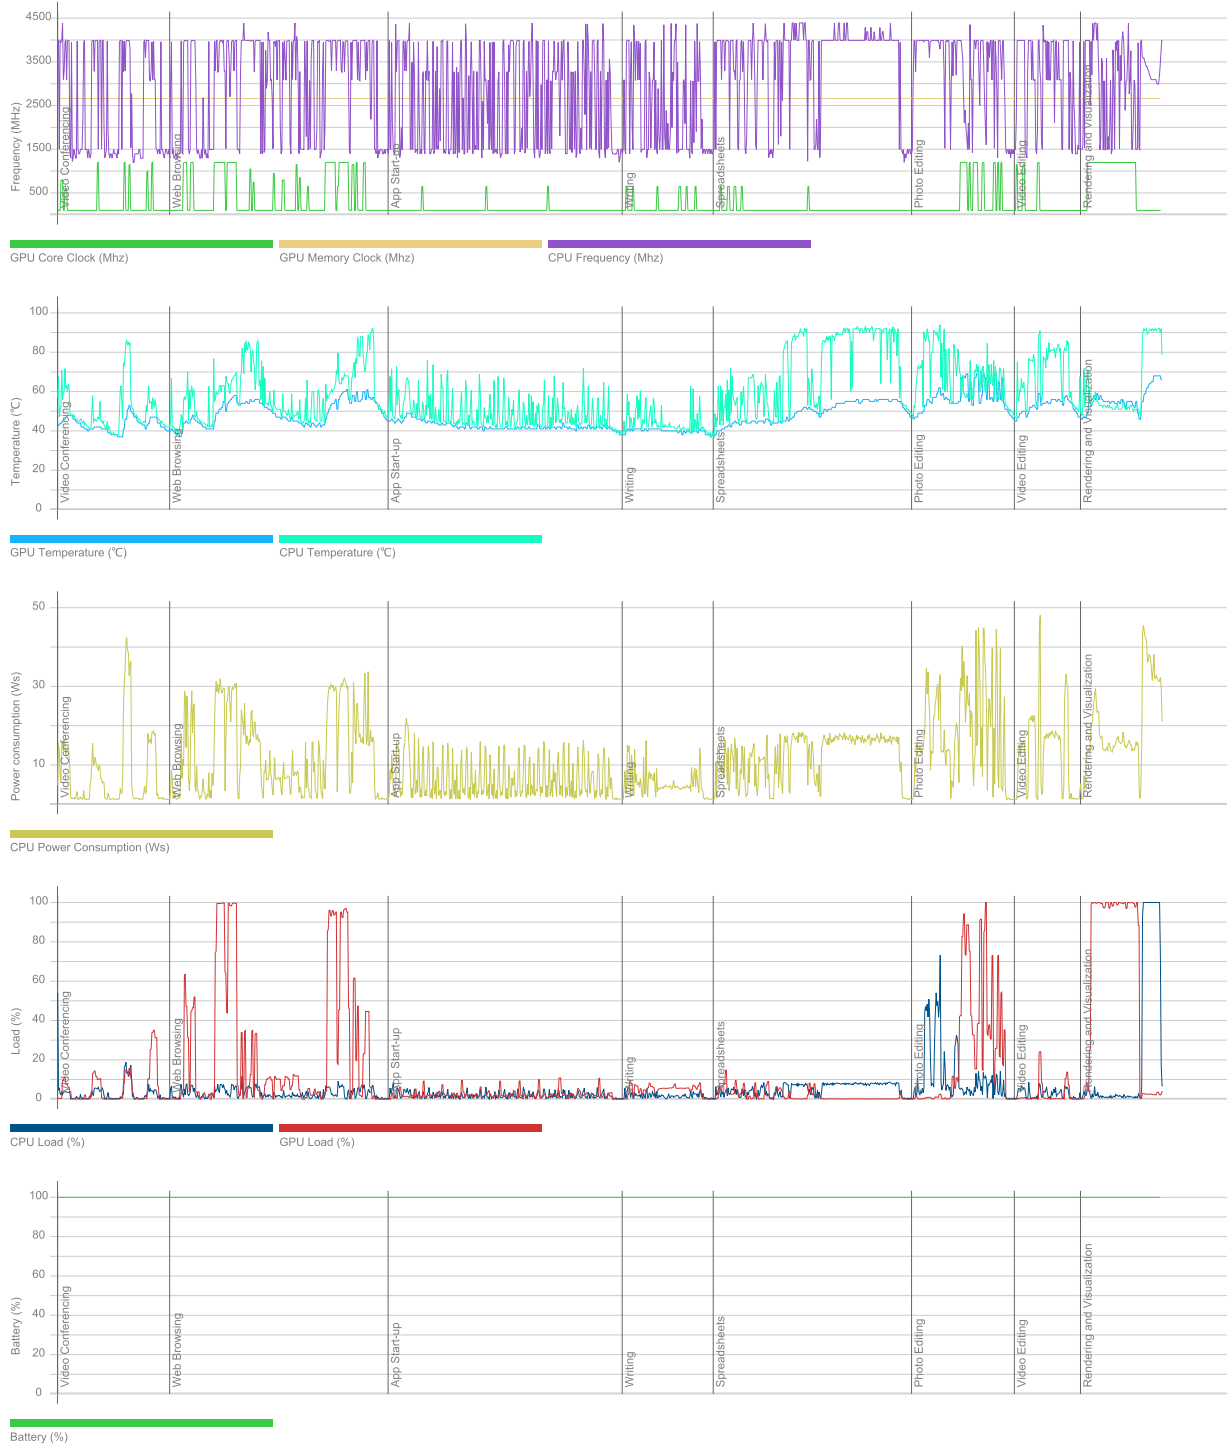

Hardware monitoring