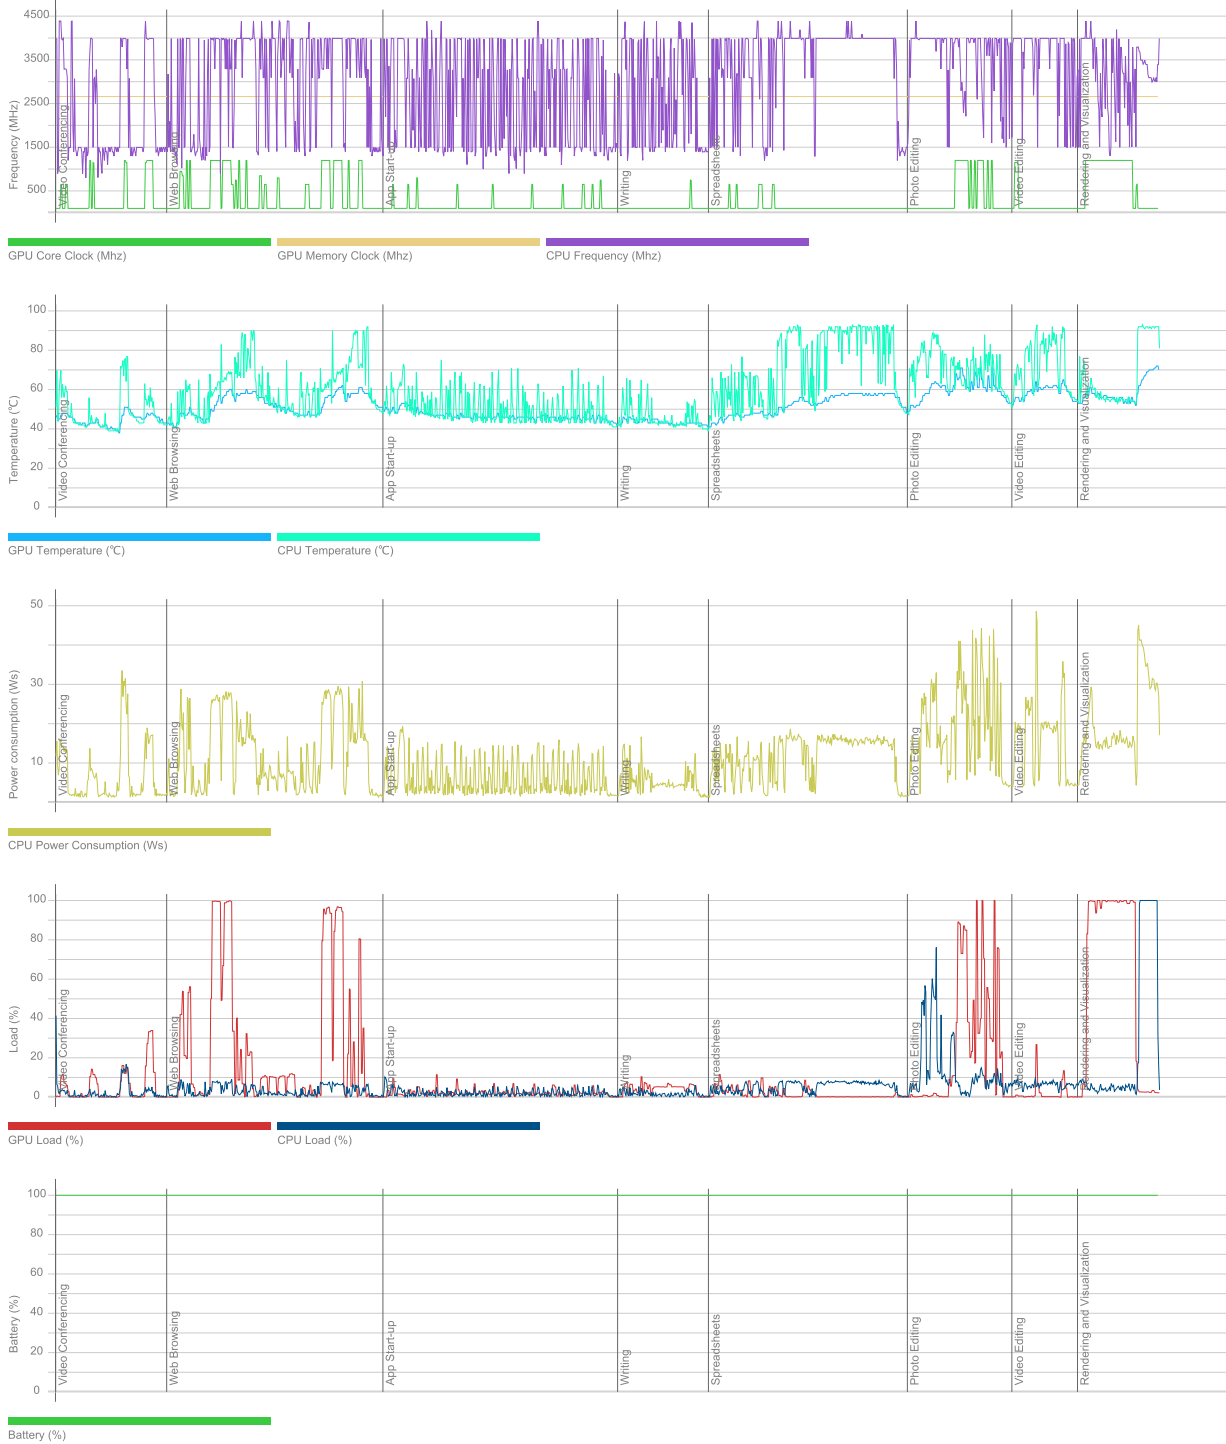

Hardware monitoring