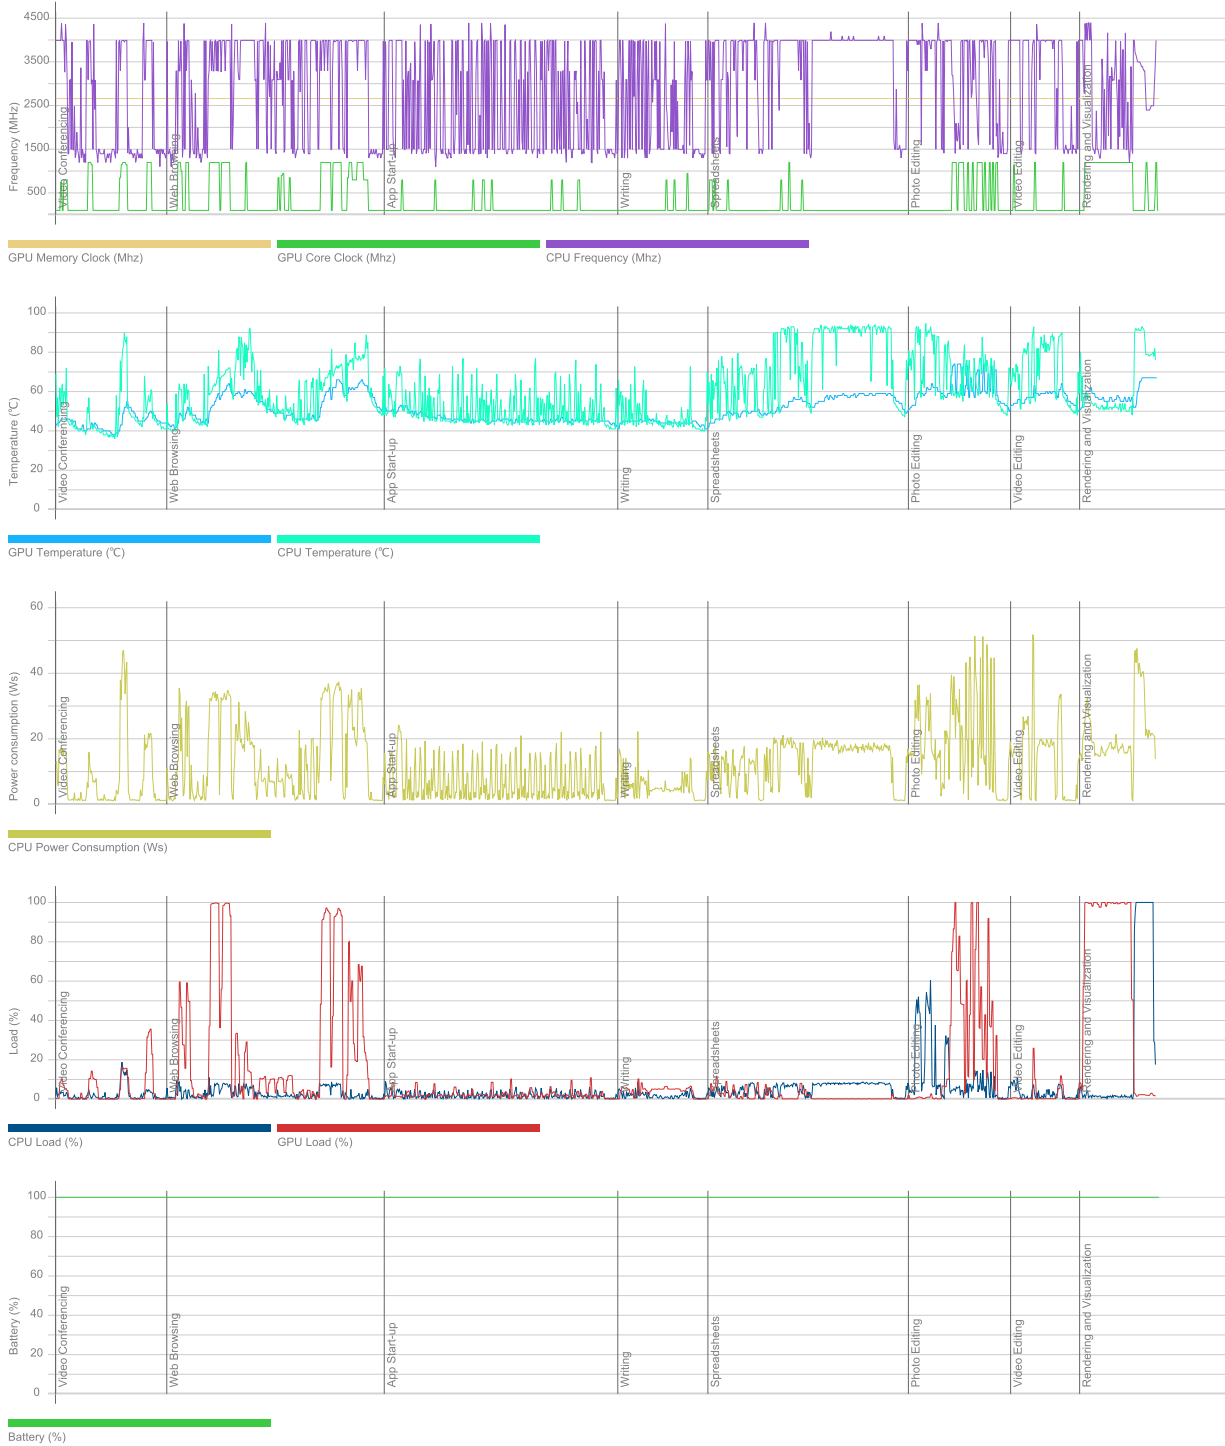

Hardware monitoring