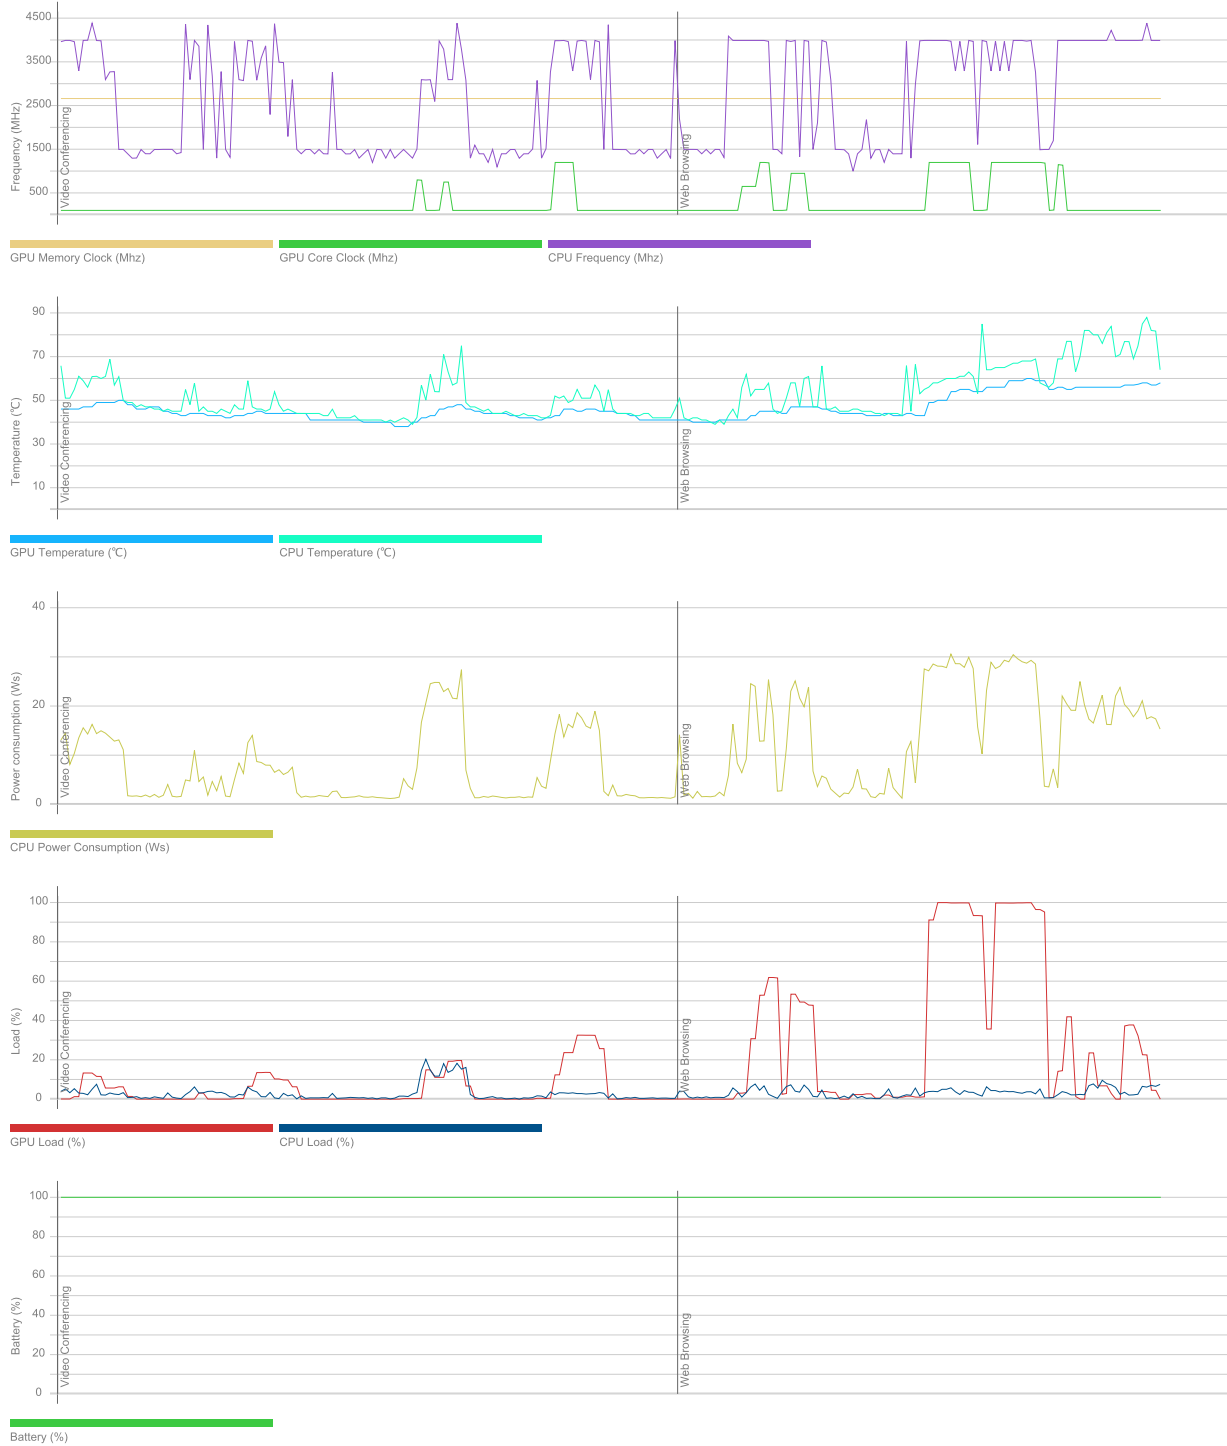

Hardware monitoring