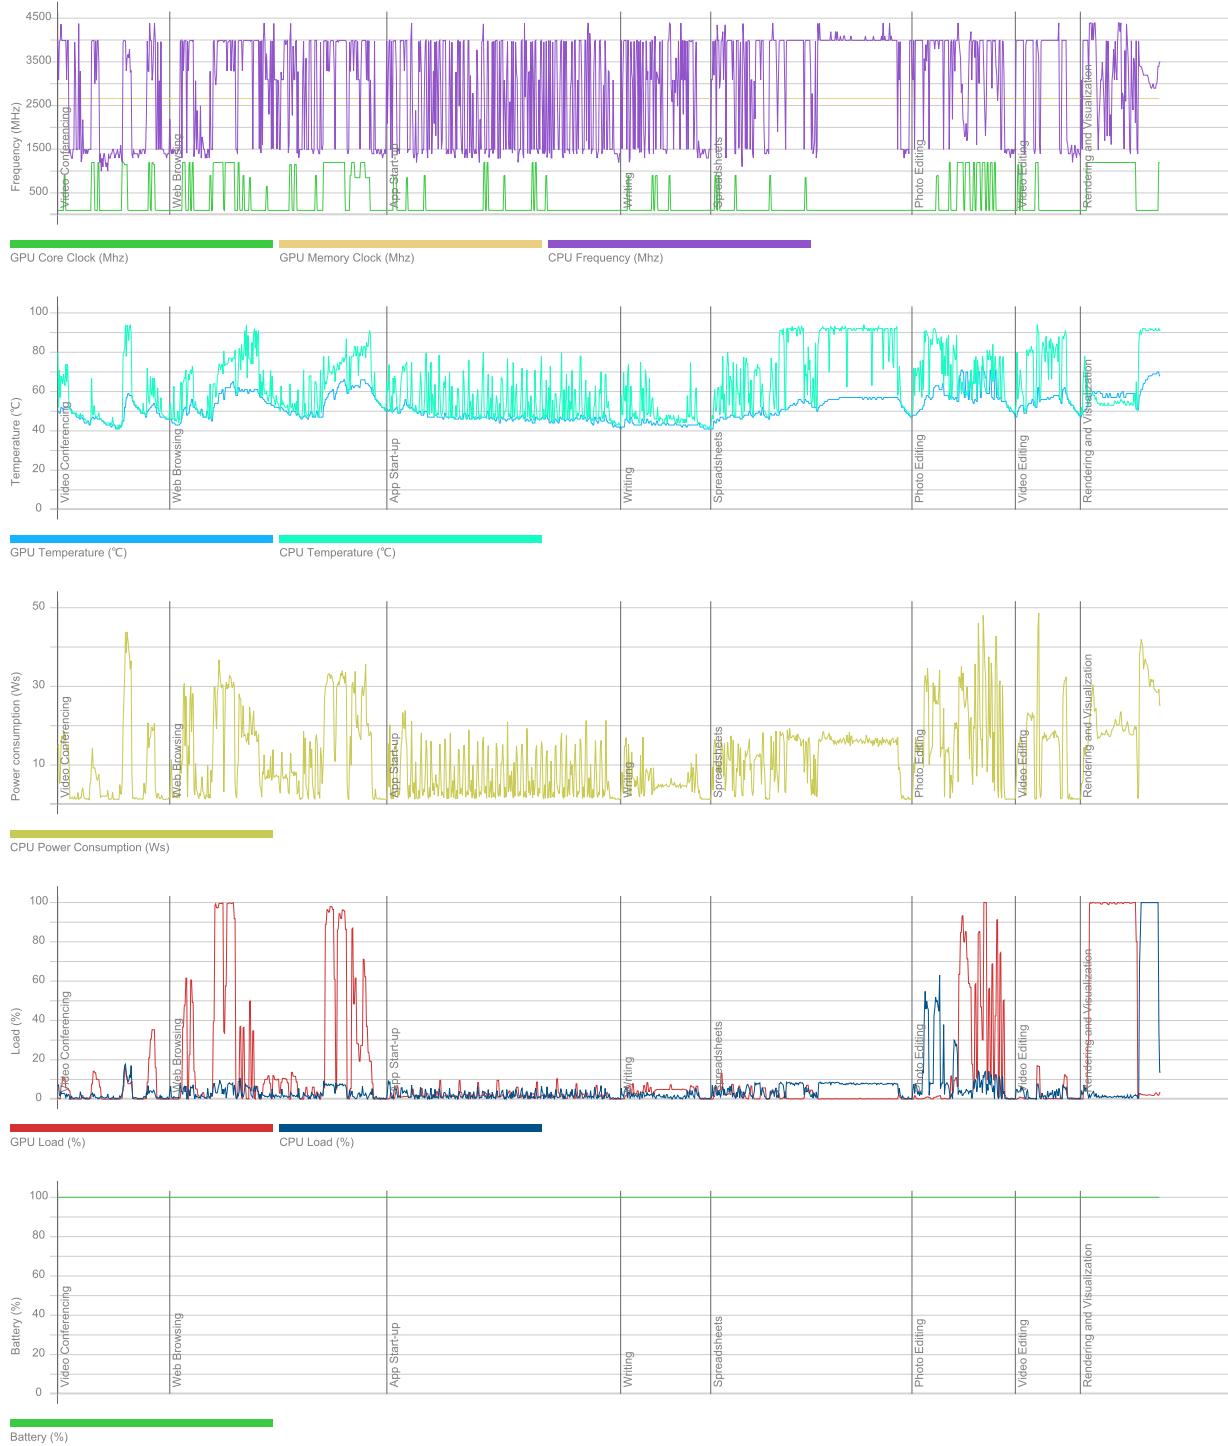

Hardware monitoring