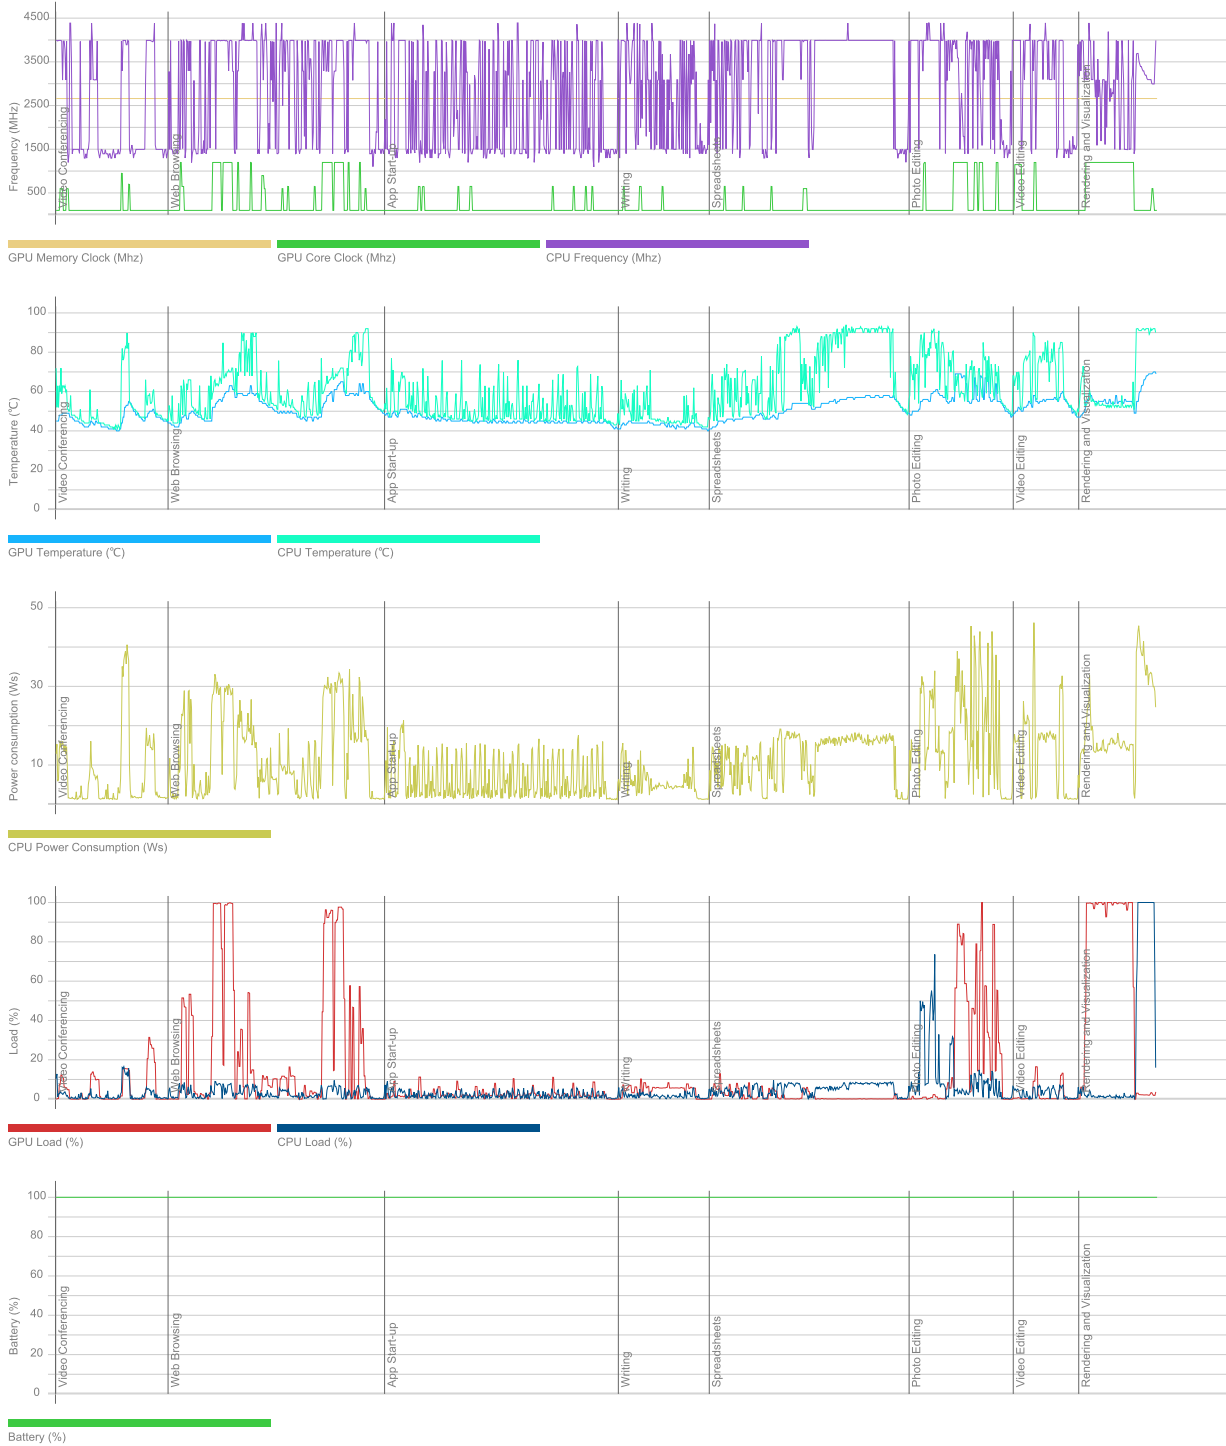

Hardware monitoring