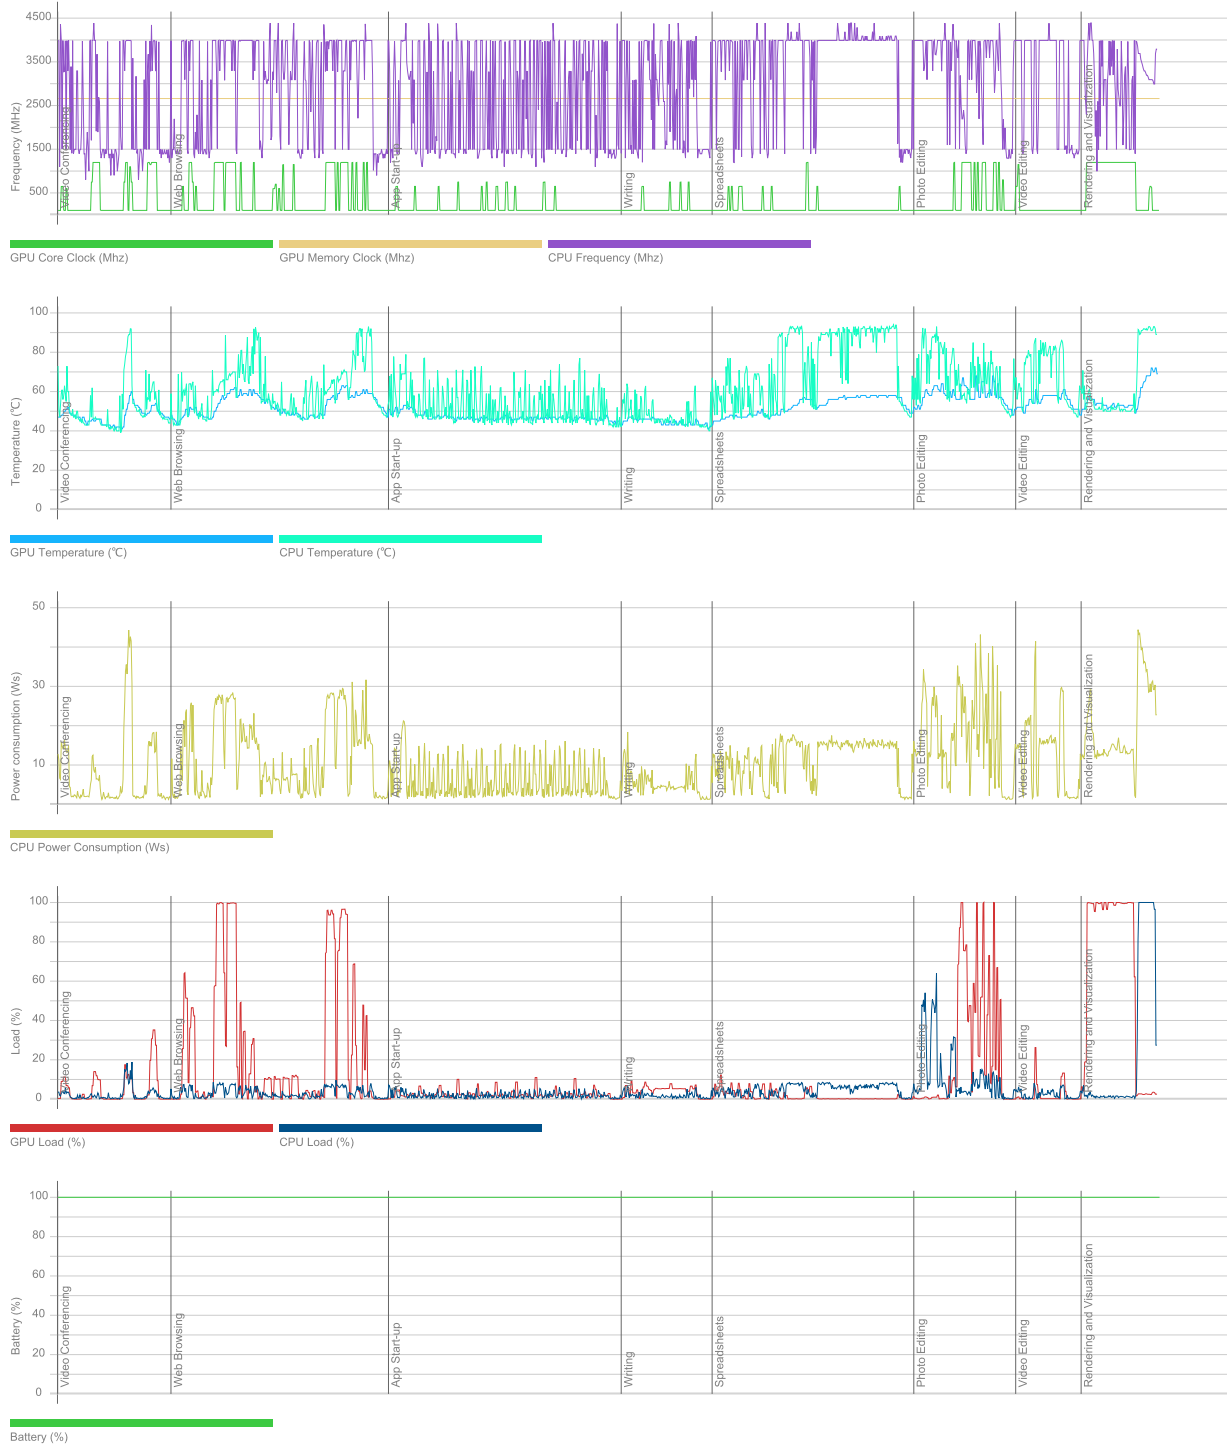

Hardware monitoring