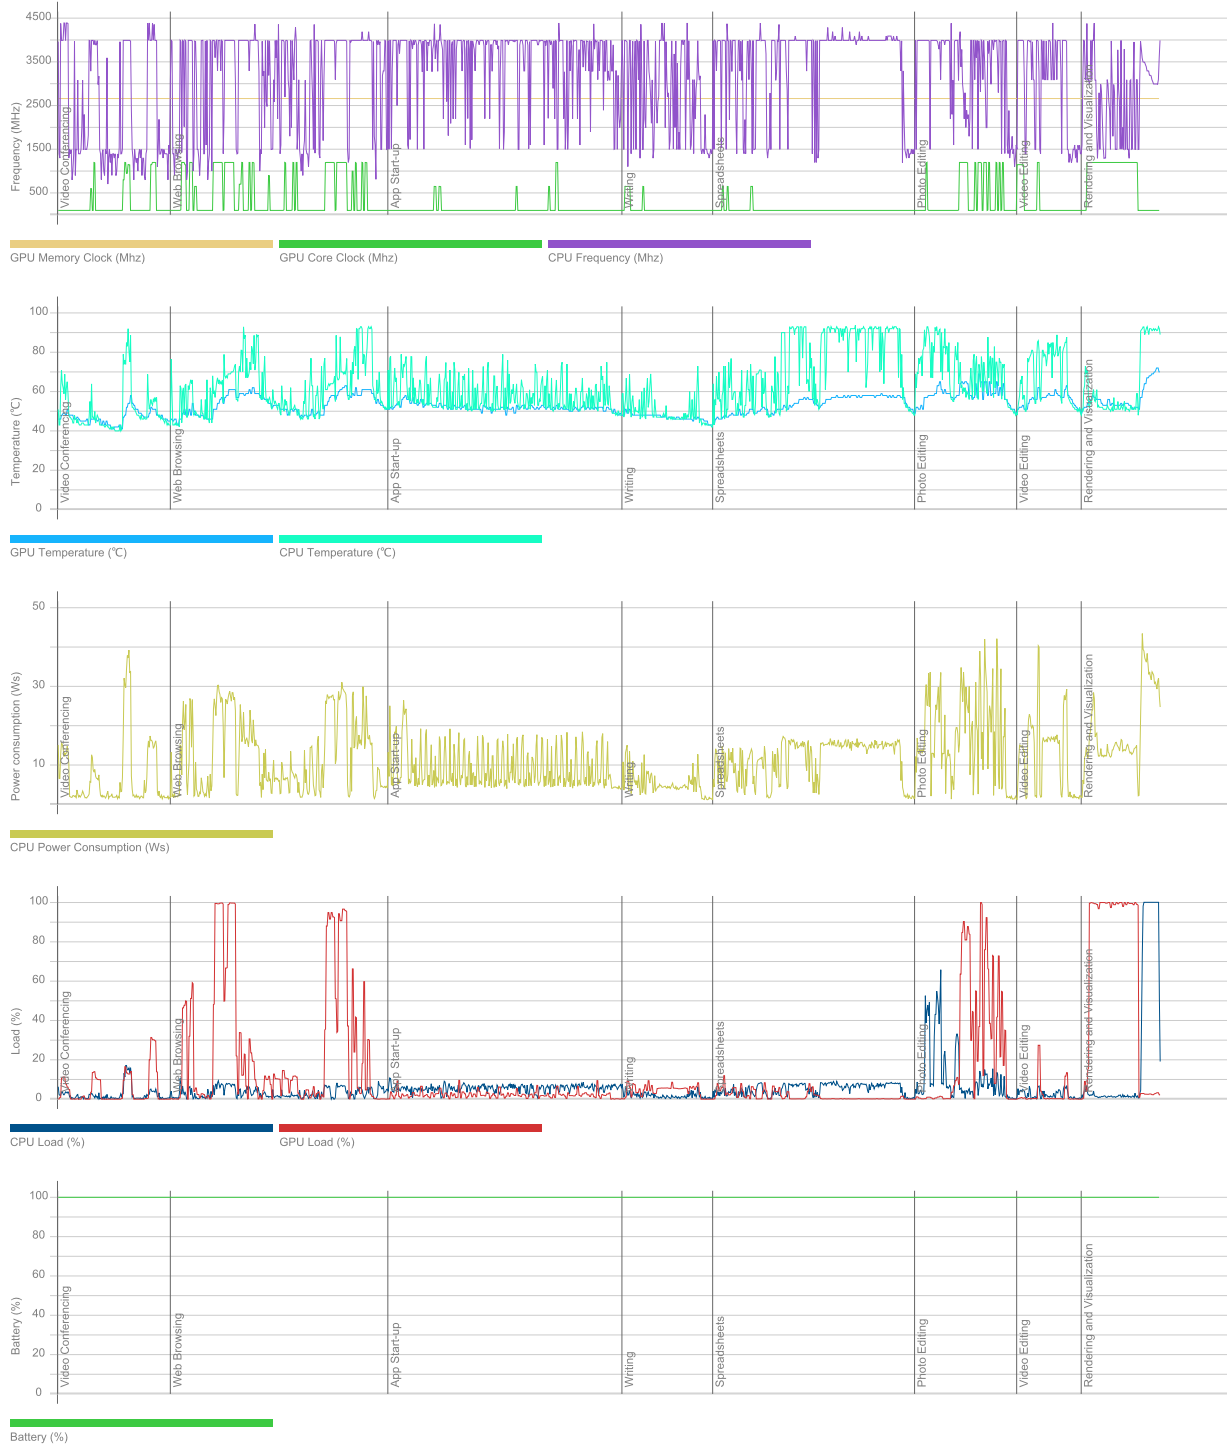

Hardware monitoring