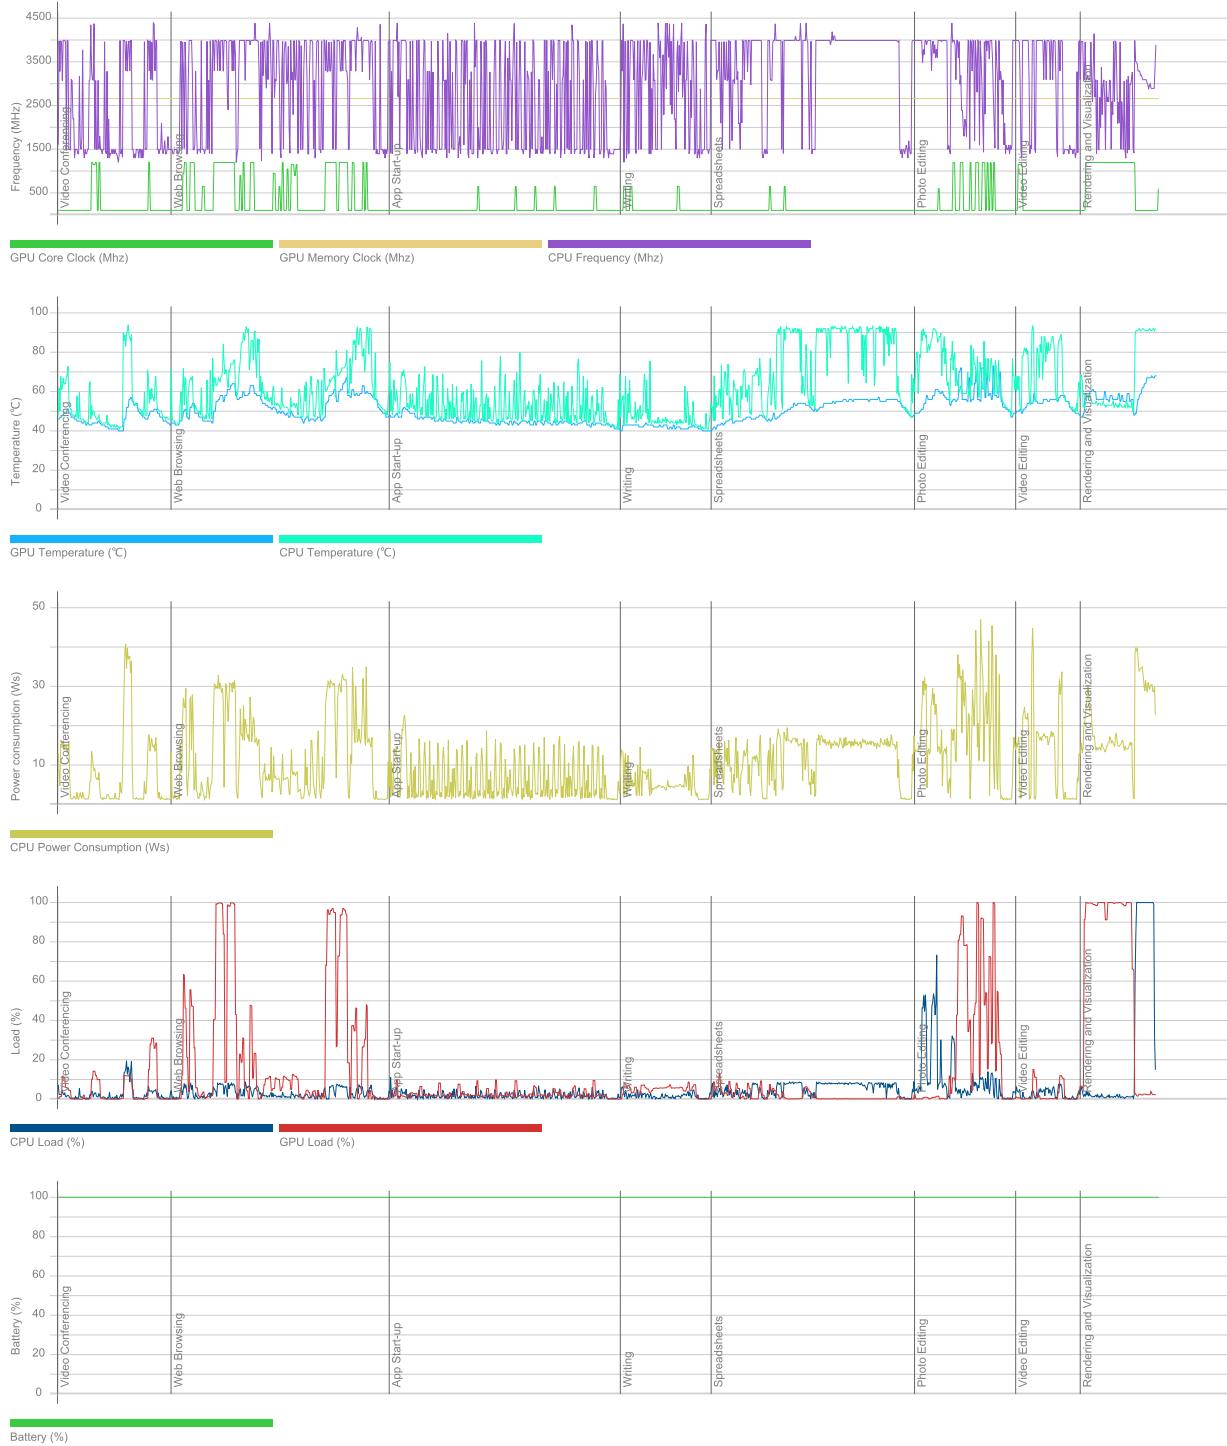

Hardware monitoring