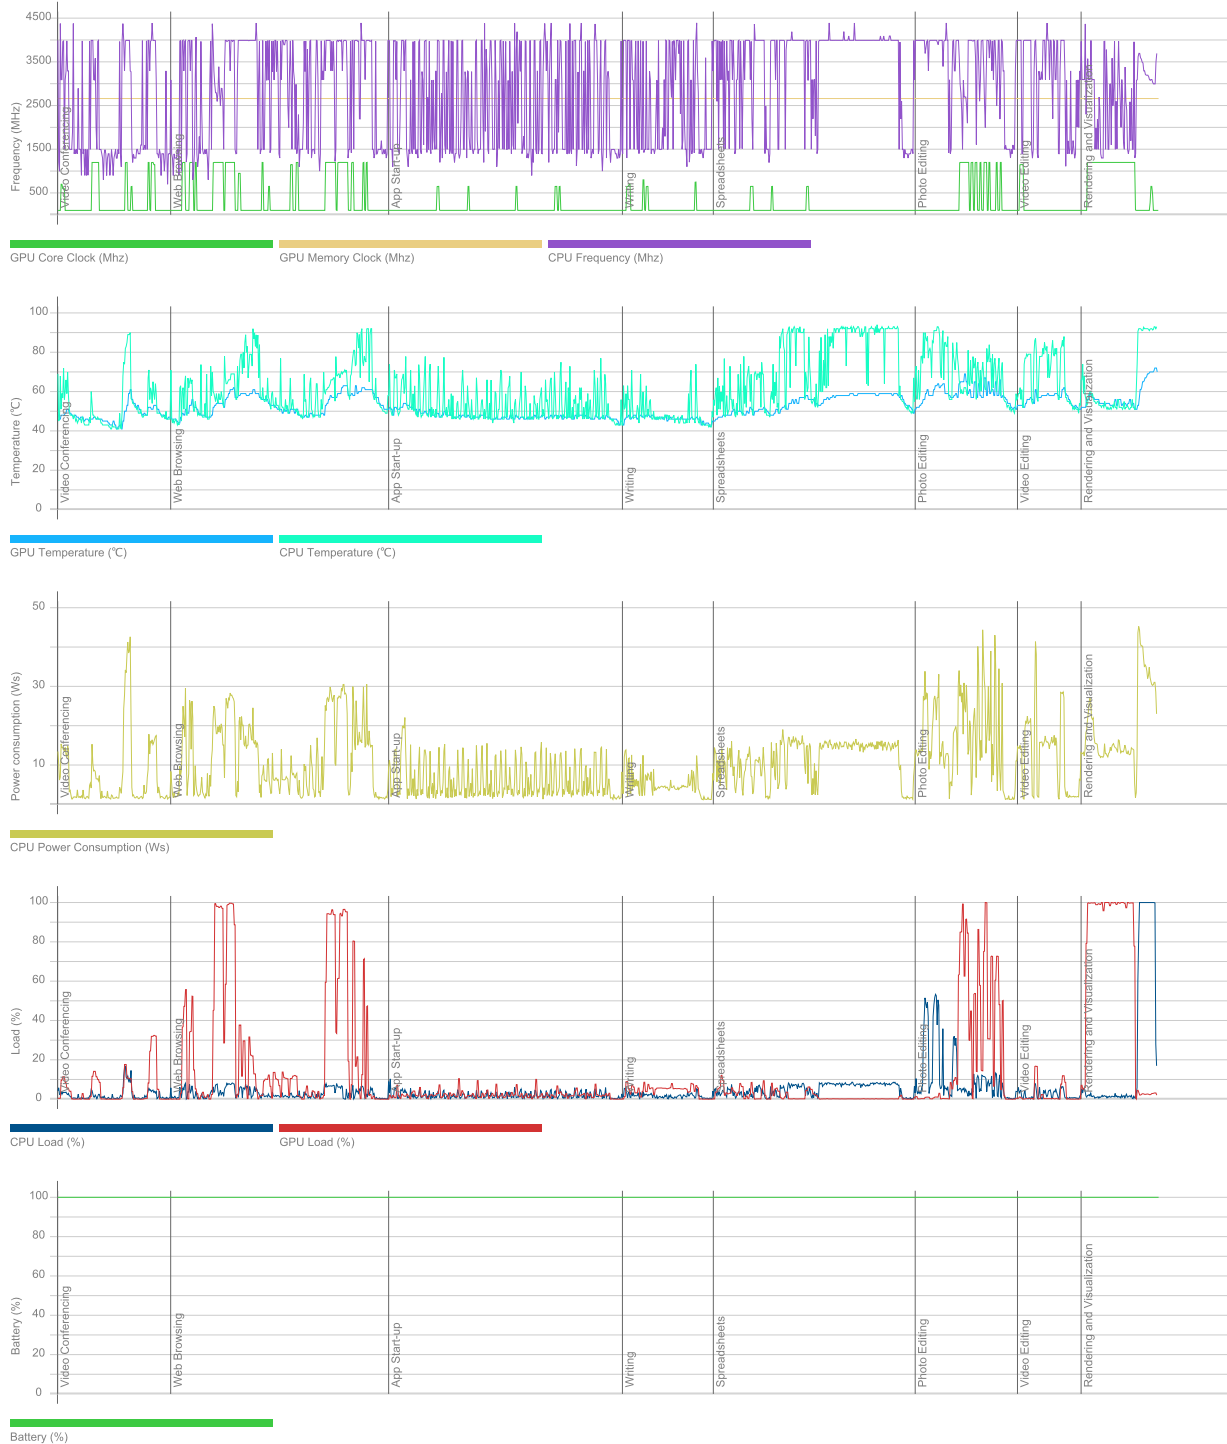

Hardware monitoring