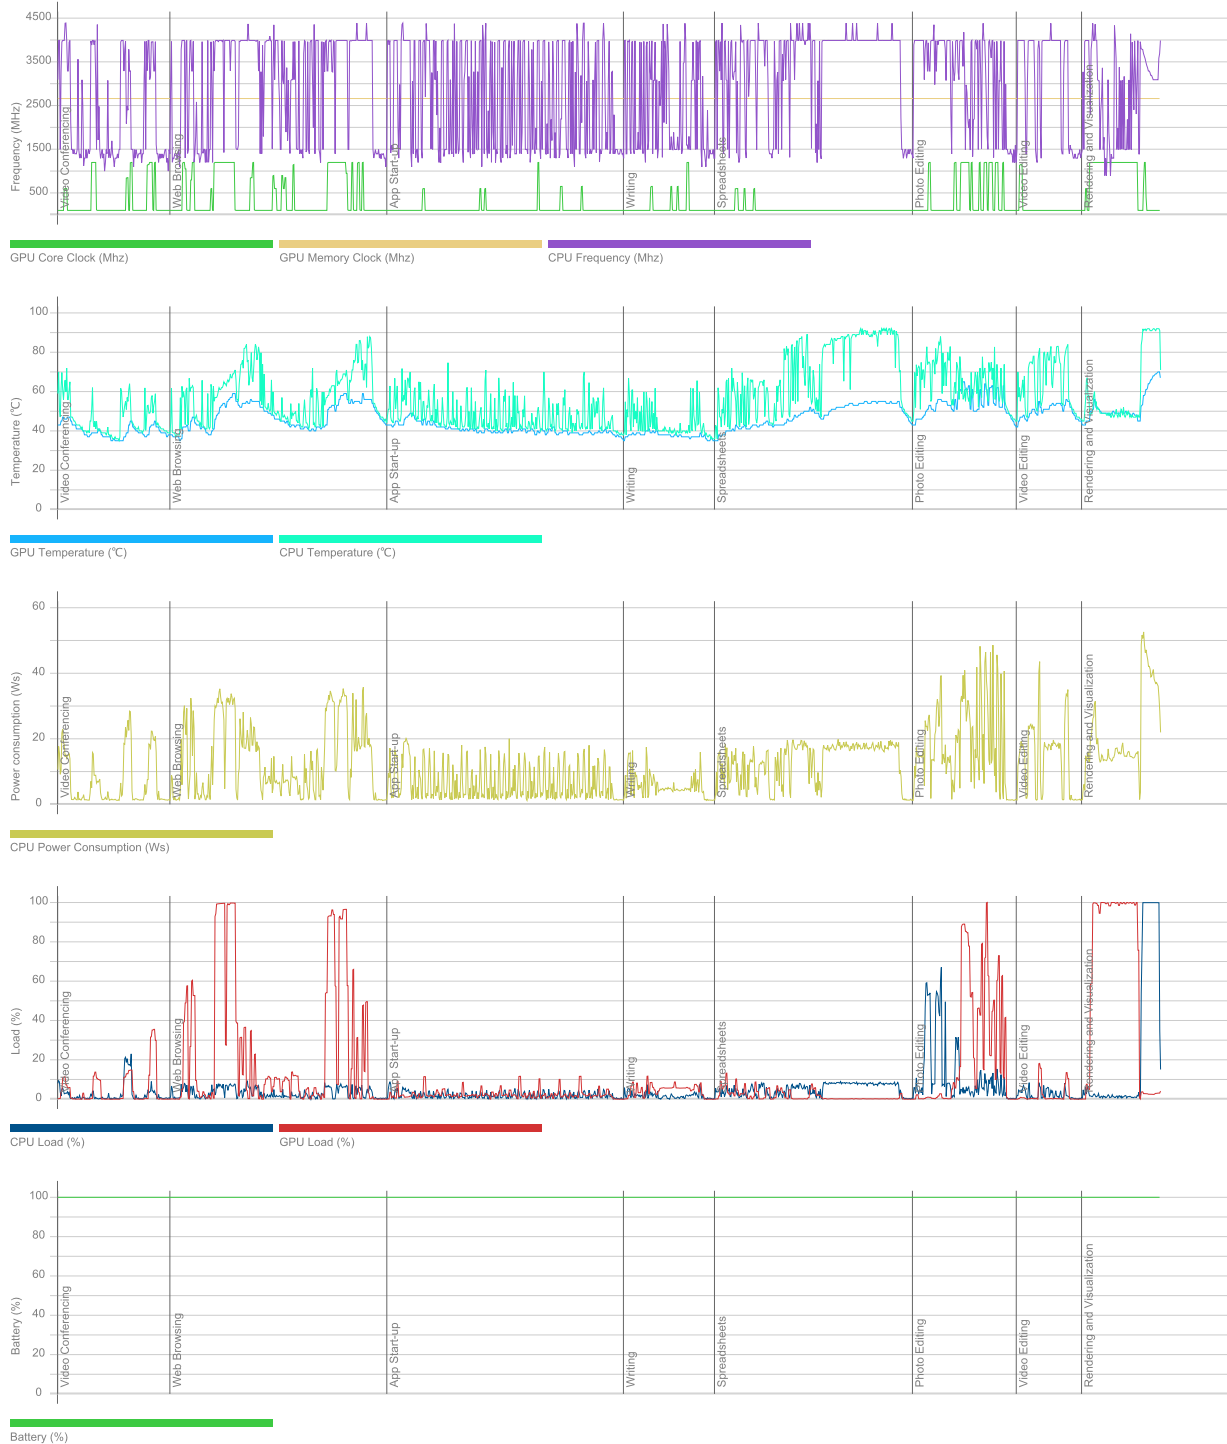

Hardware monitoring