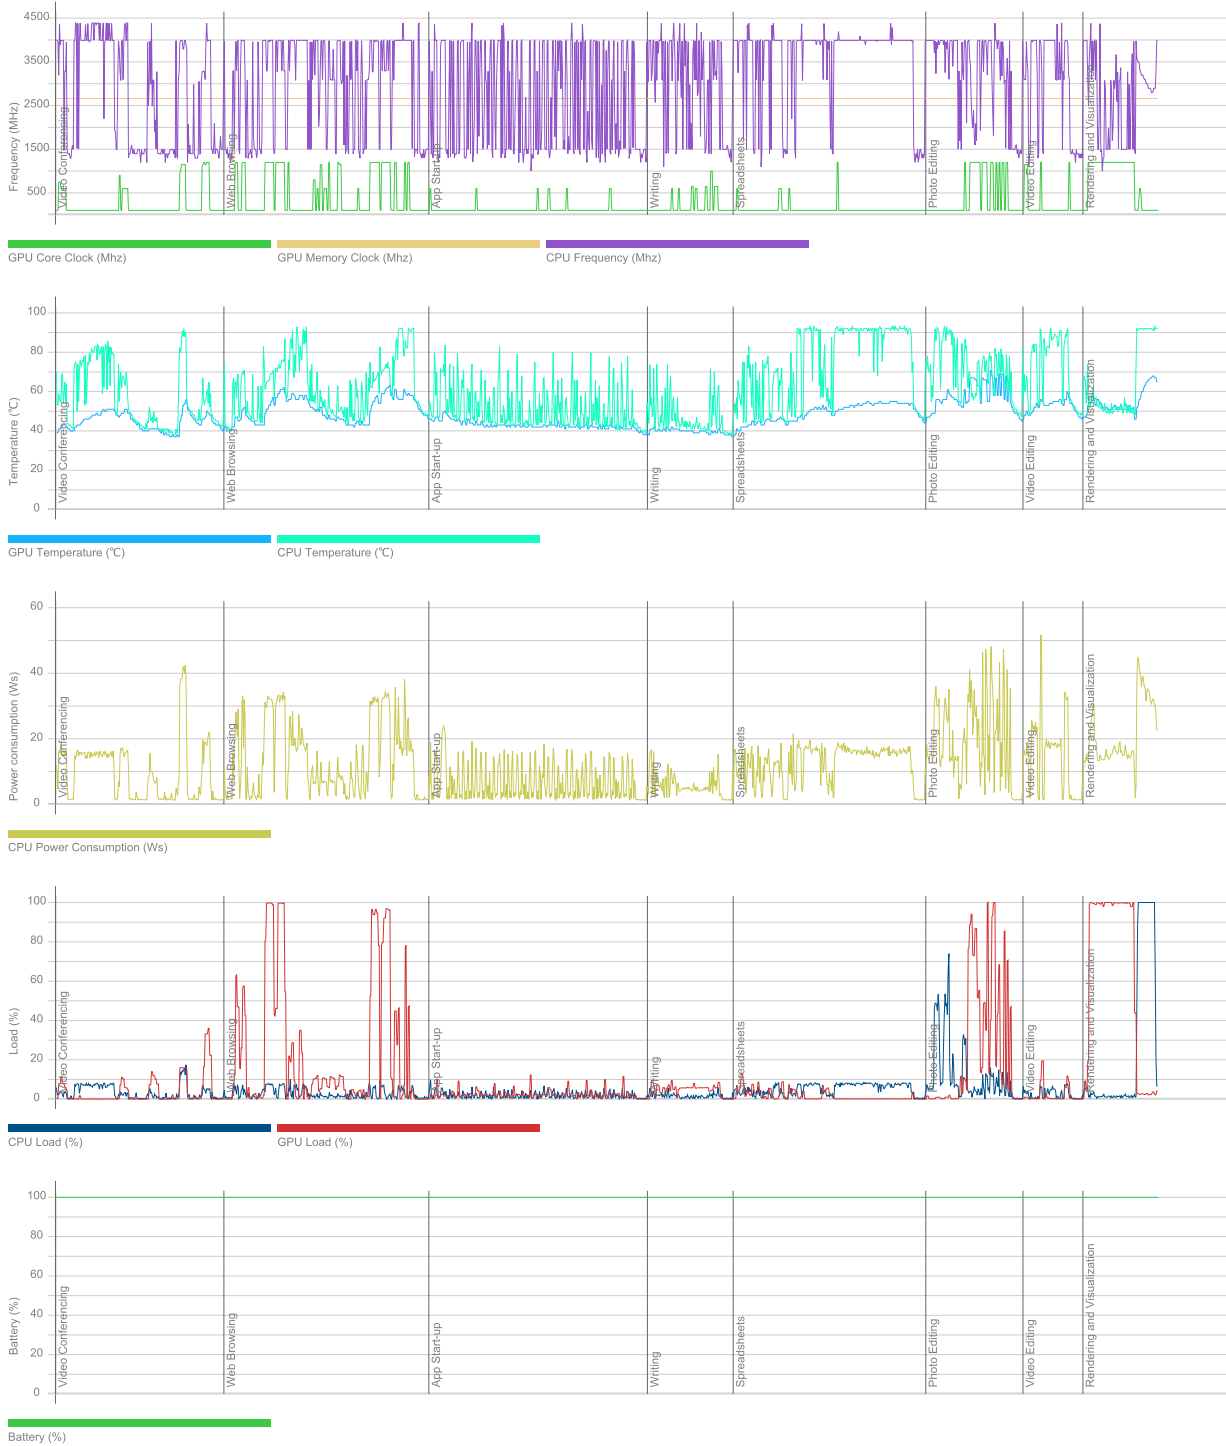

Hardware monitoring