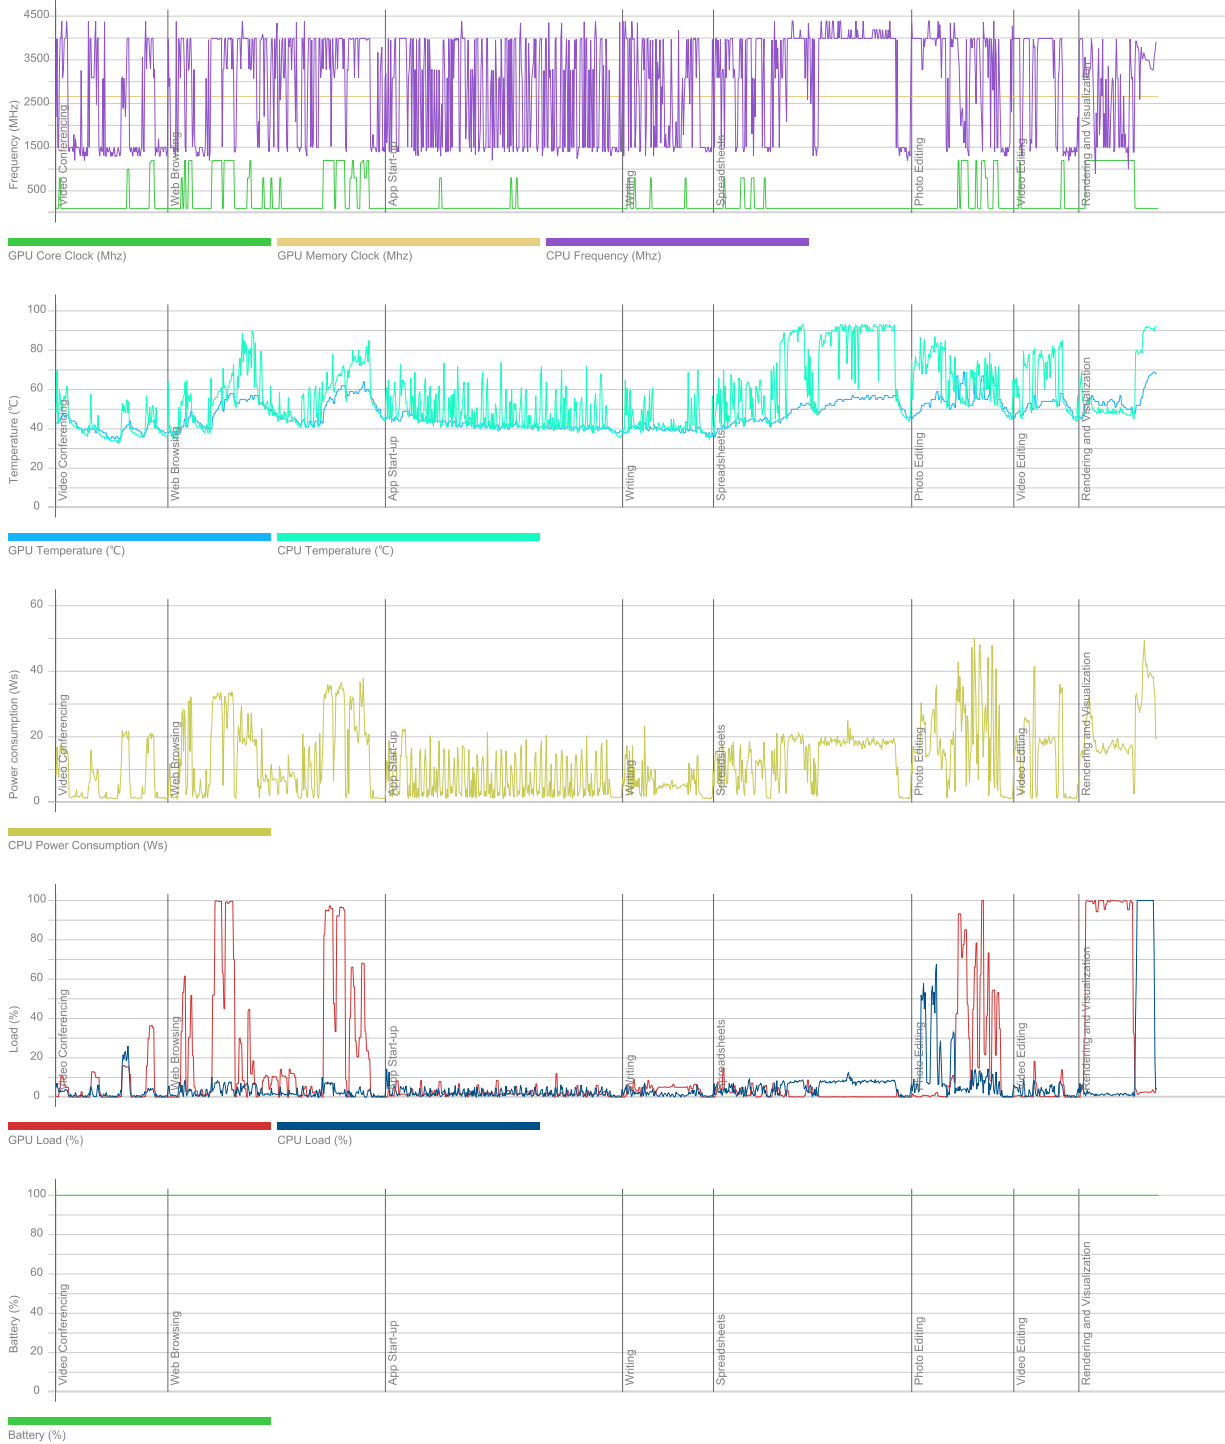

Hardware monitoring