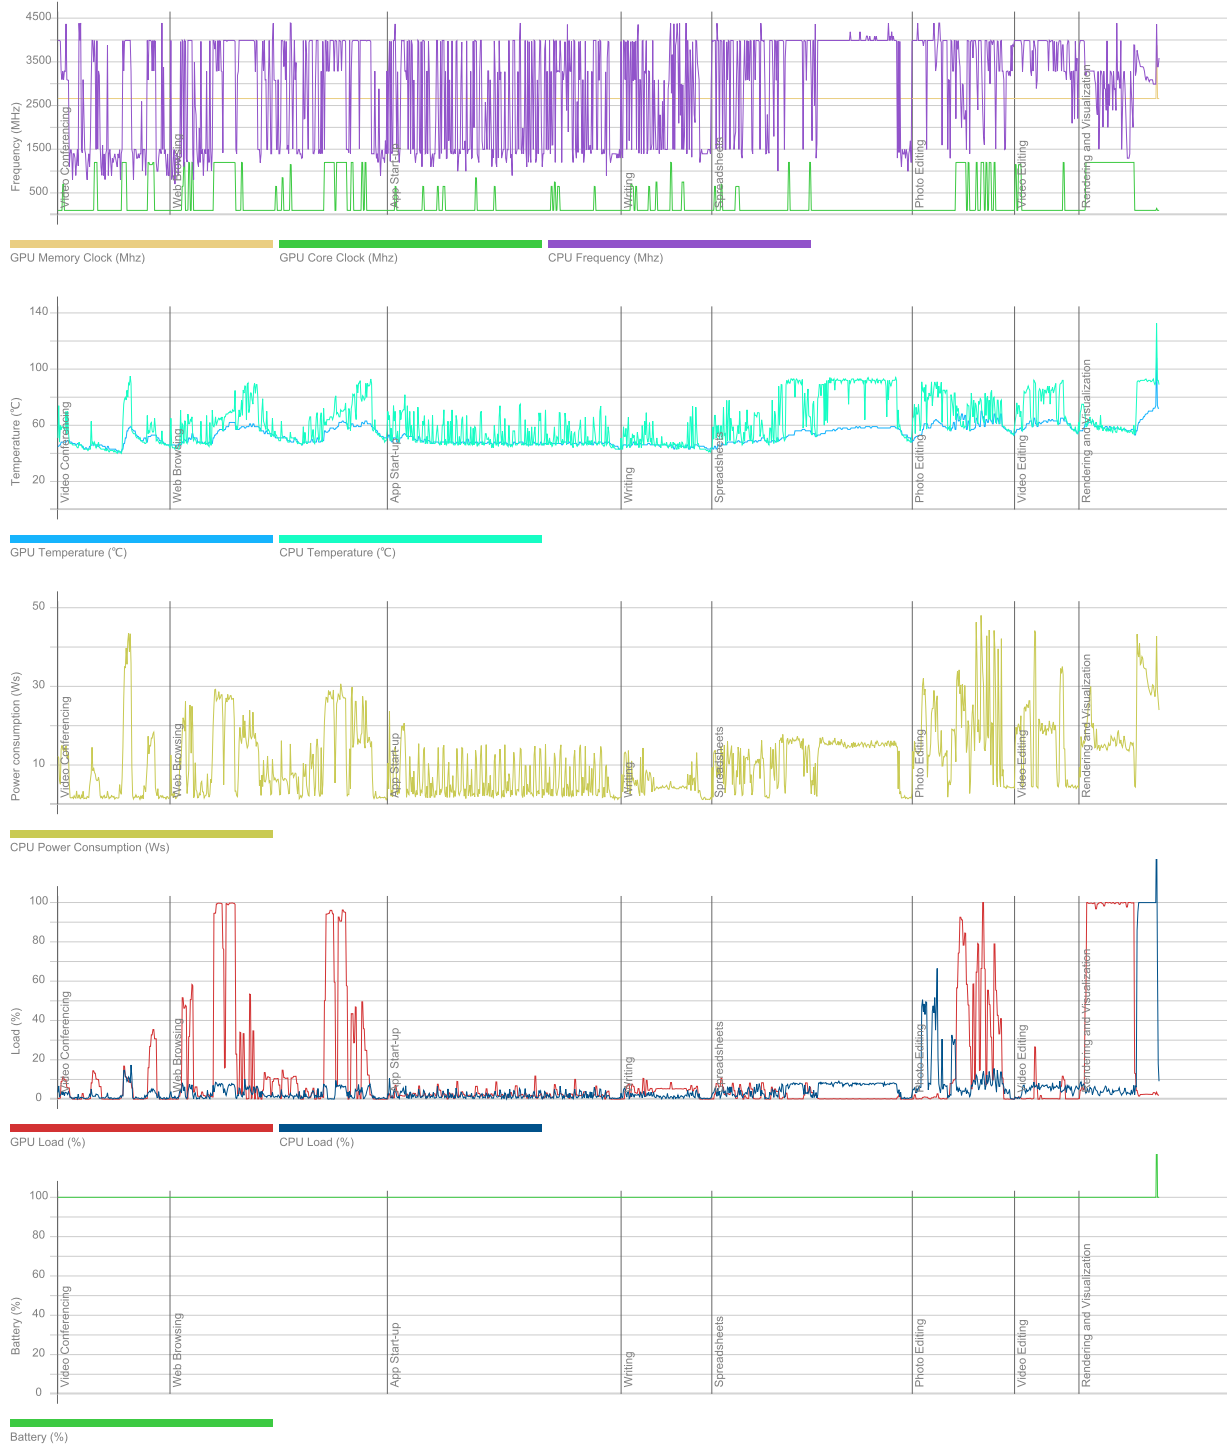

Hardware monitoring