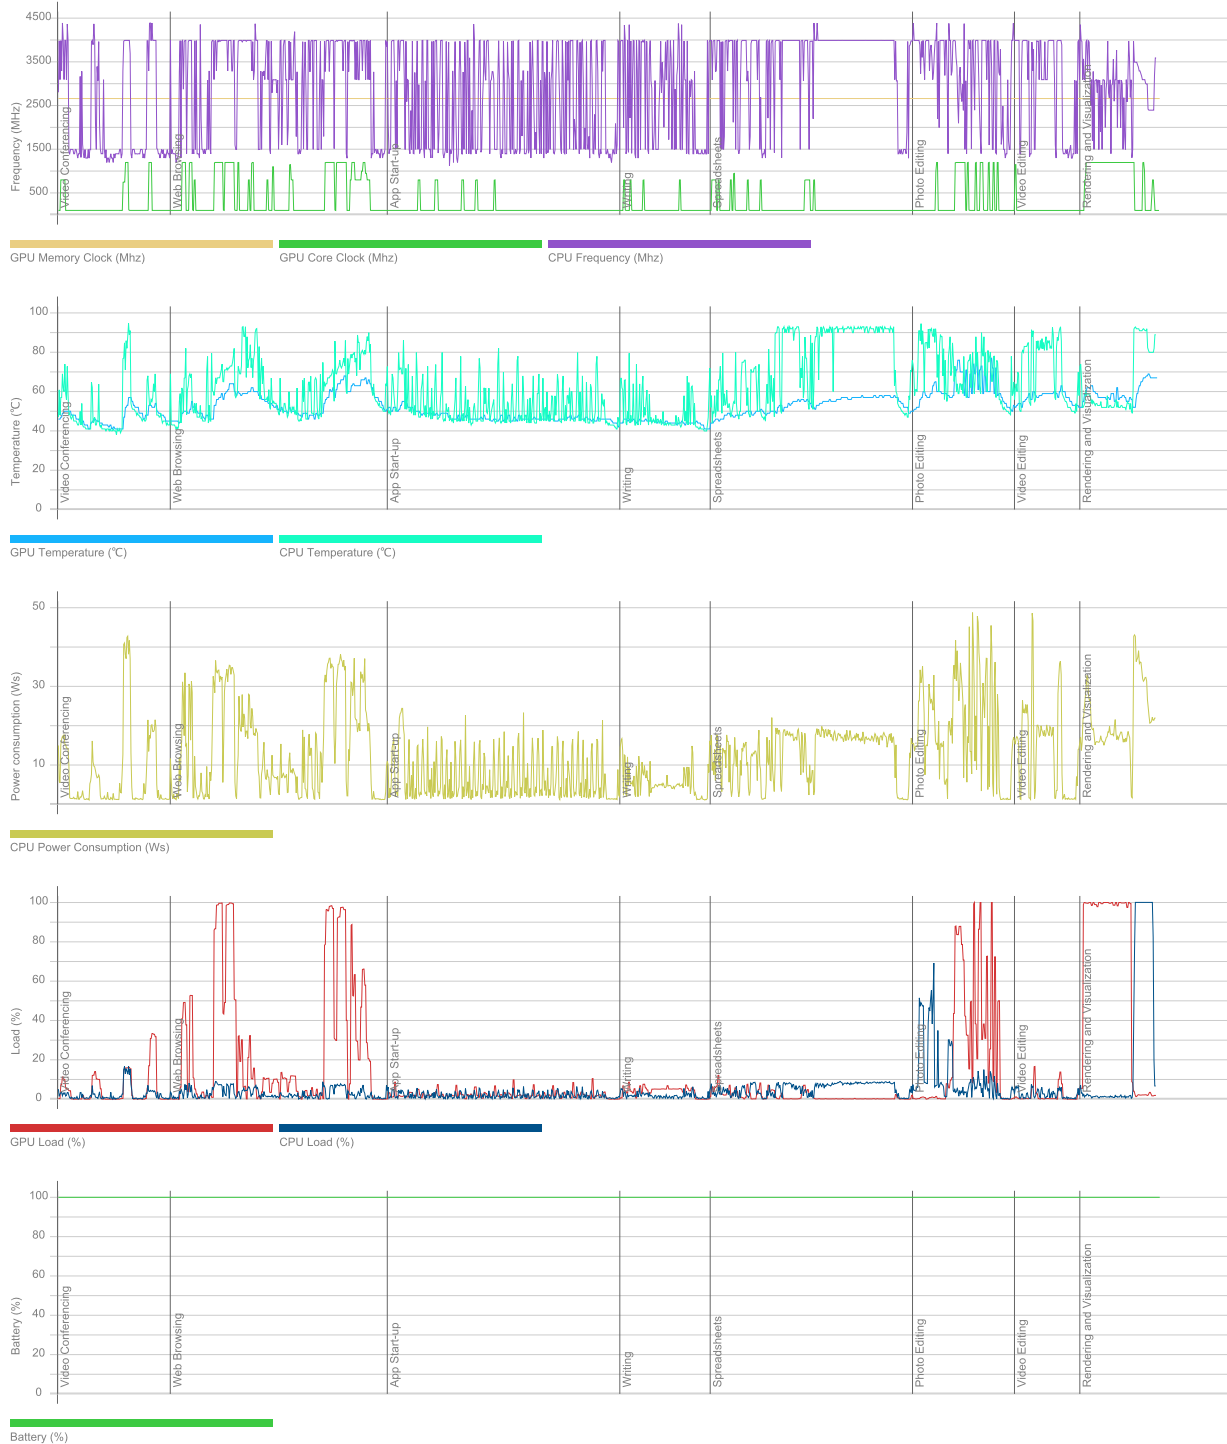

Hardware monitoring