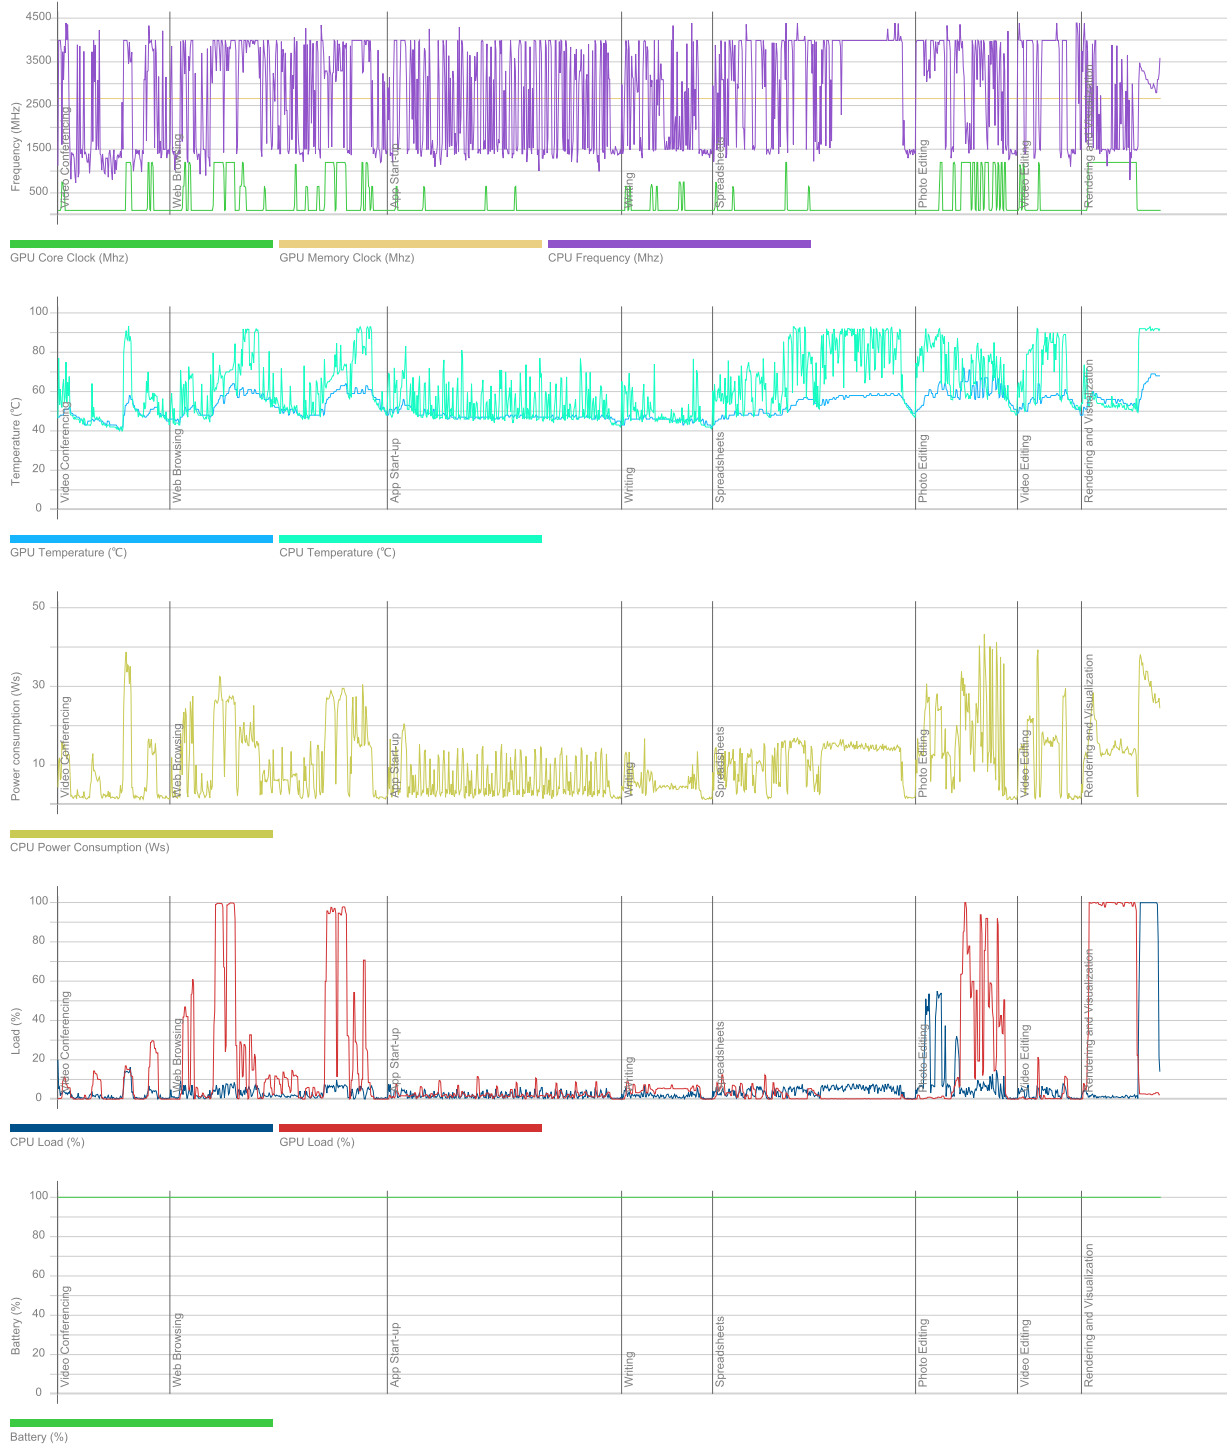

Hardware monitoring