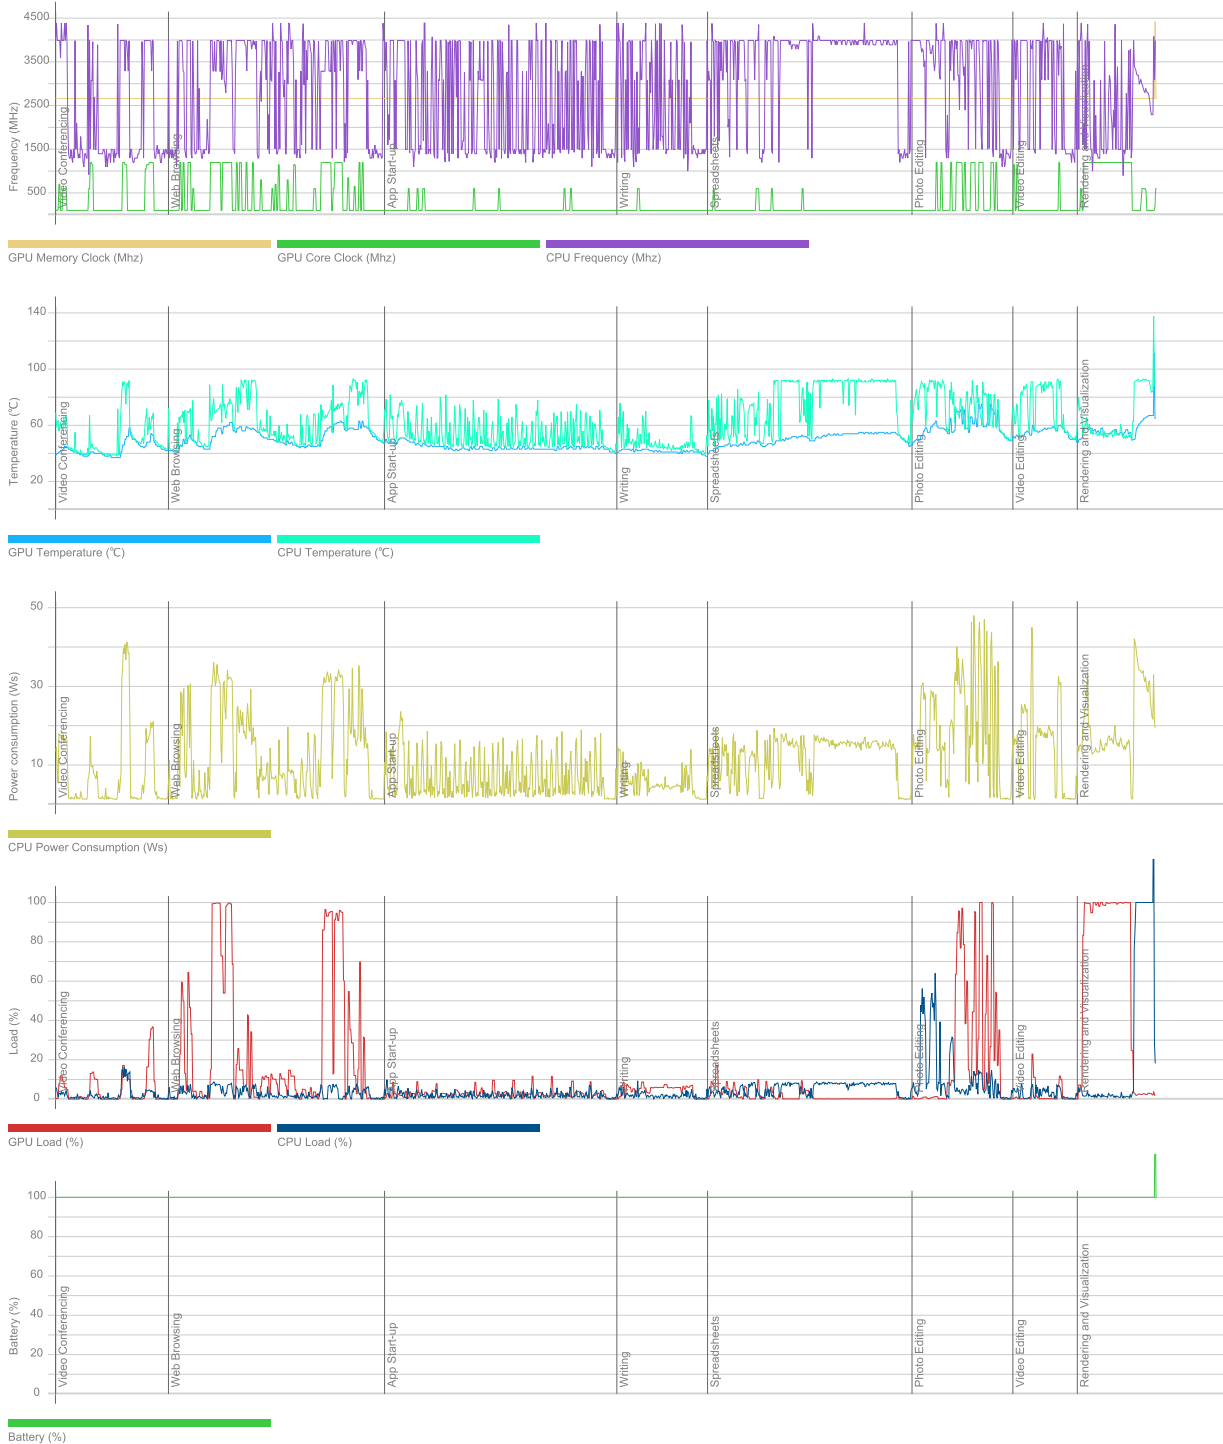

Hardware monitoring