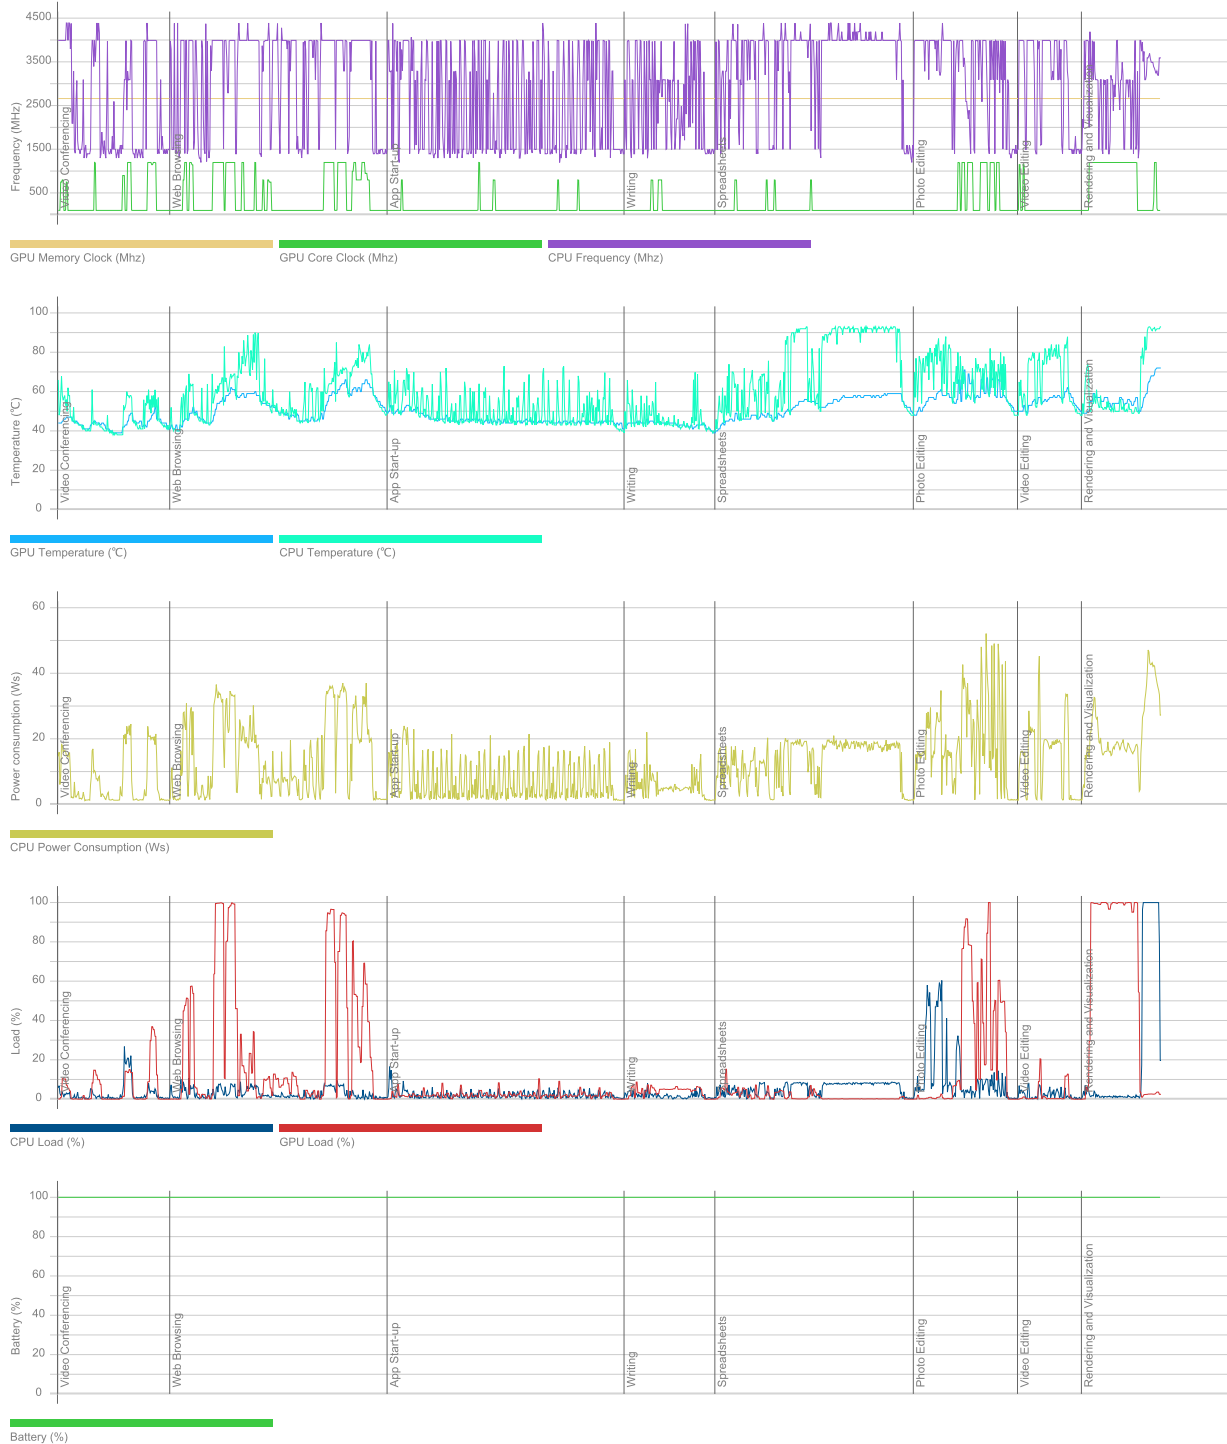

Hardware monitoring