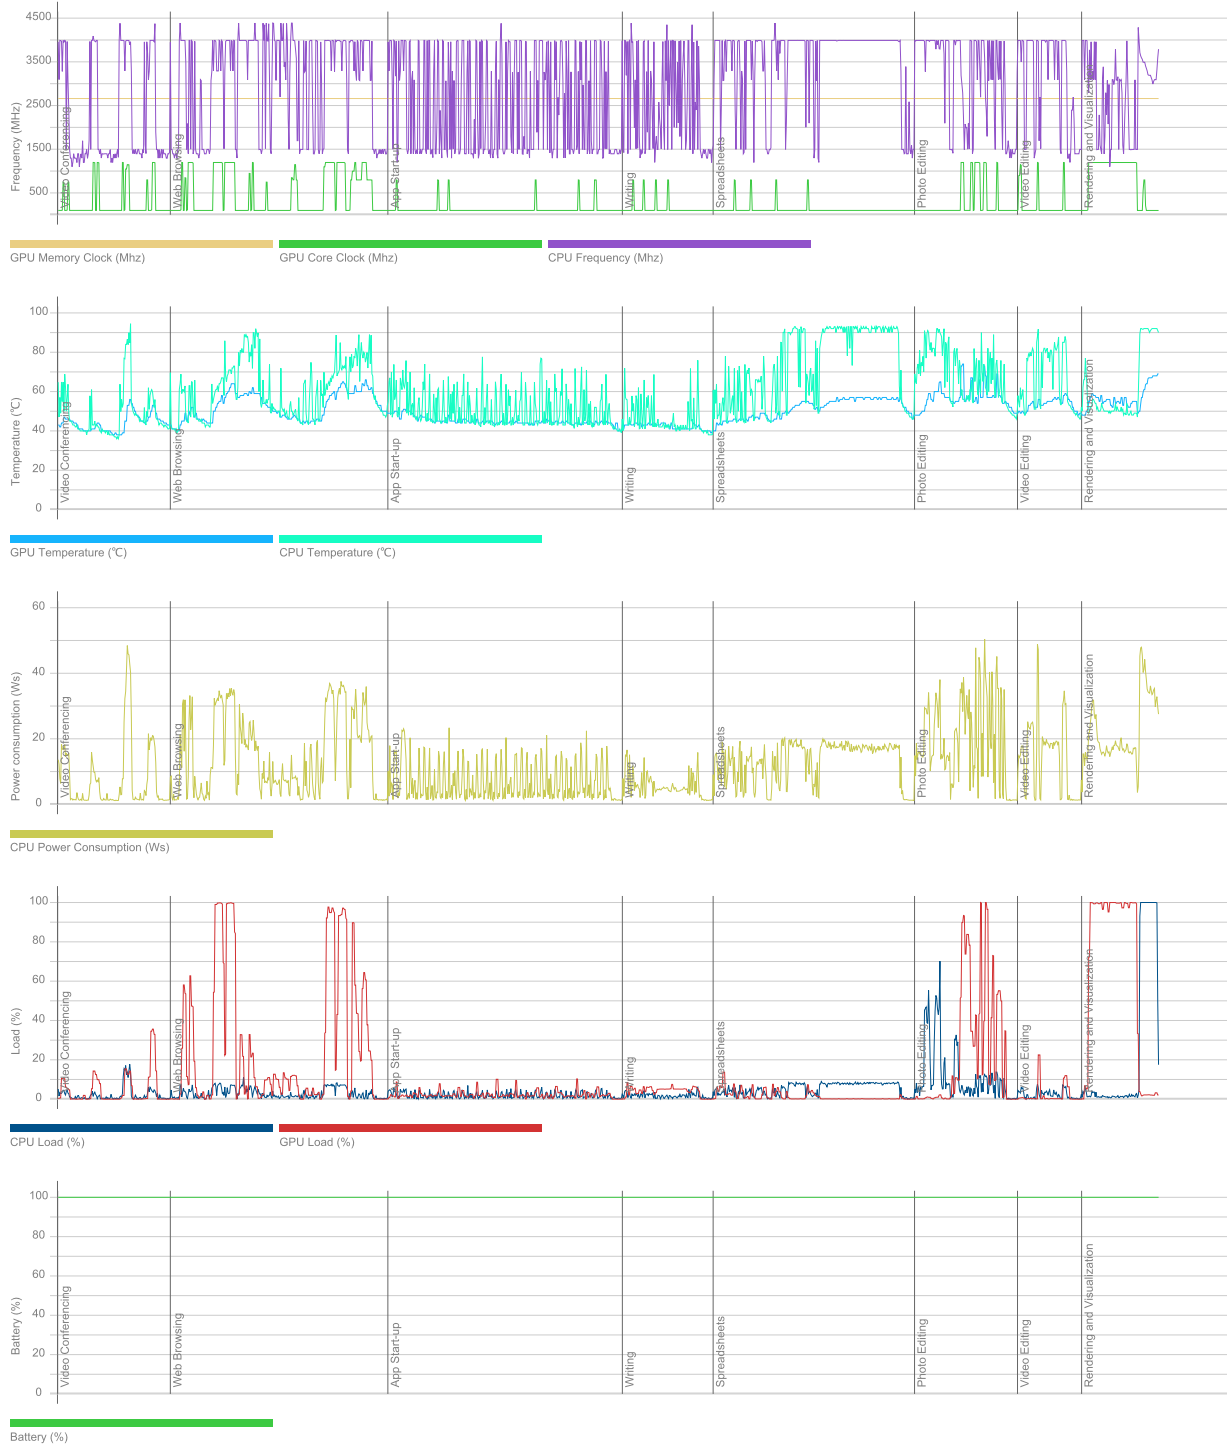

Hardware monitoring