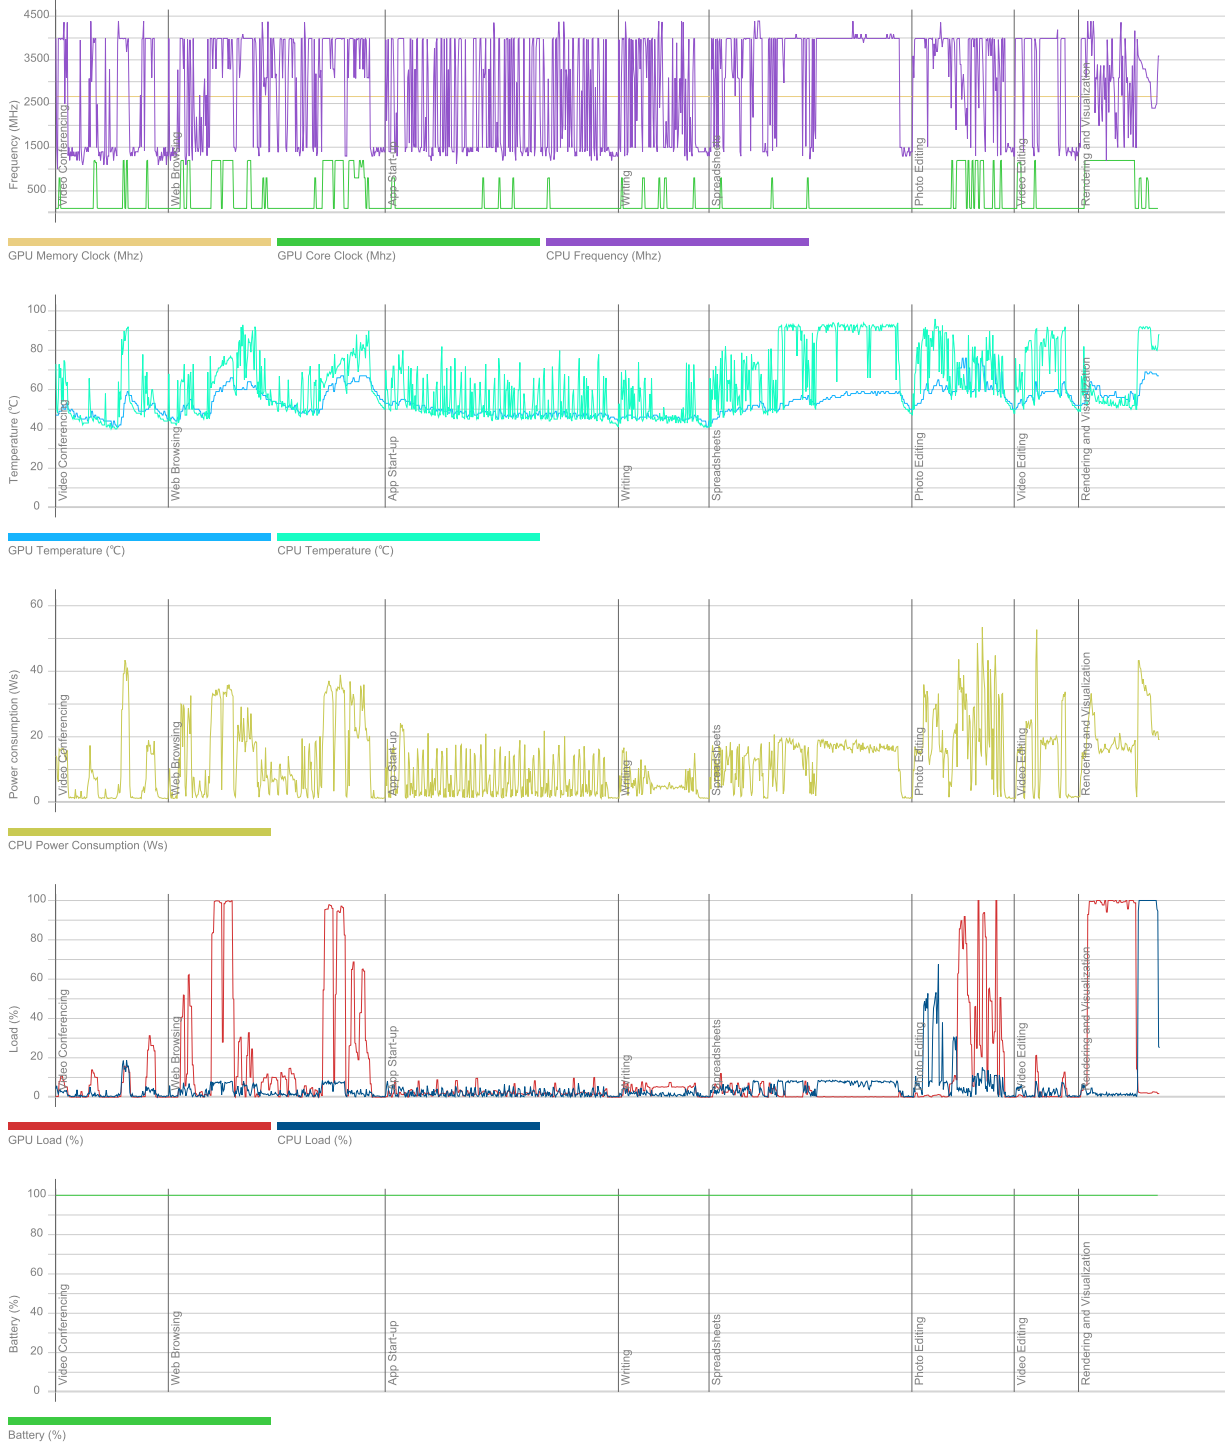

Hardware monitoring