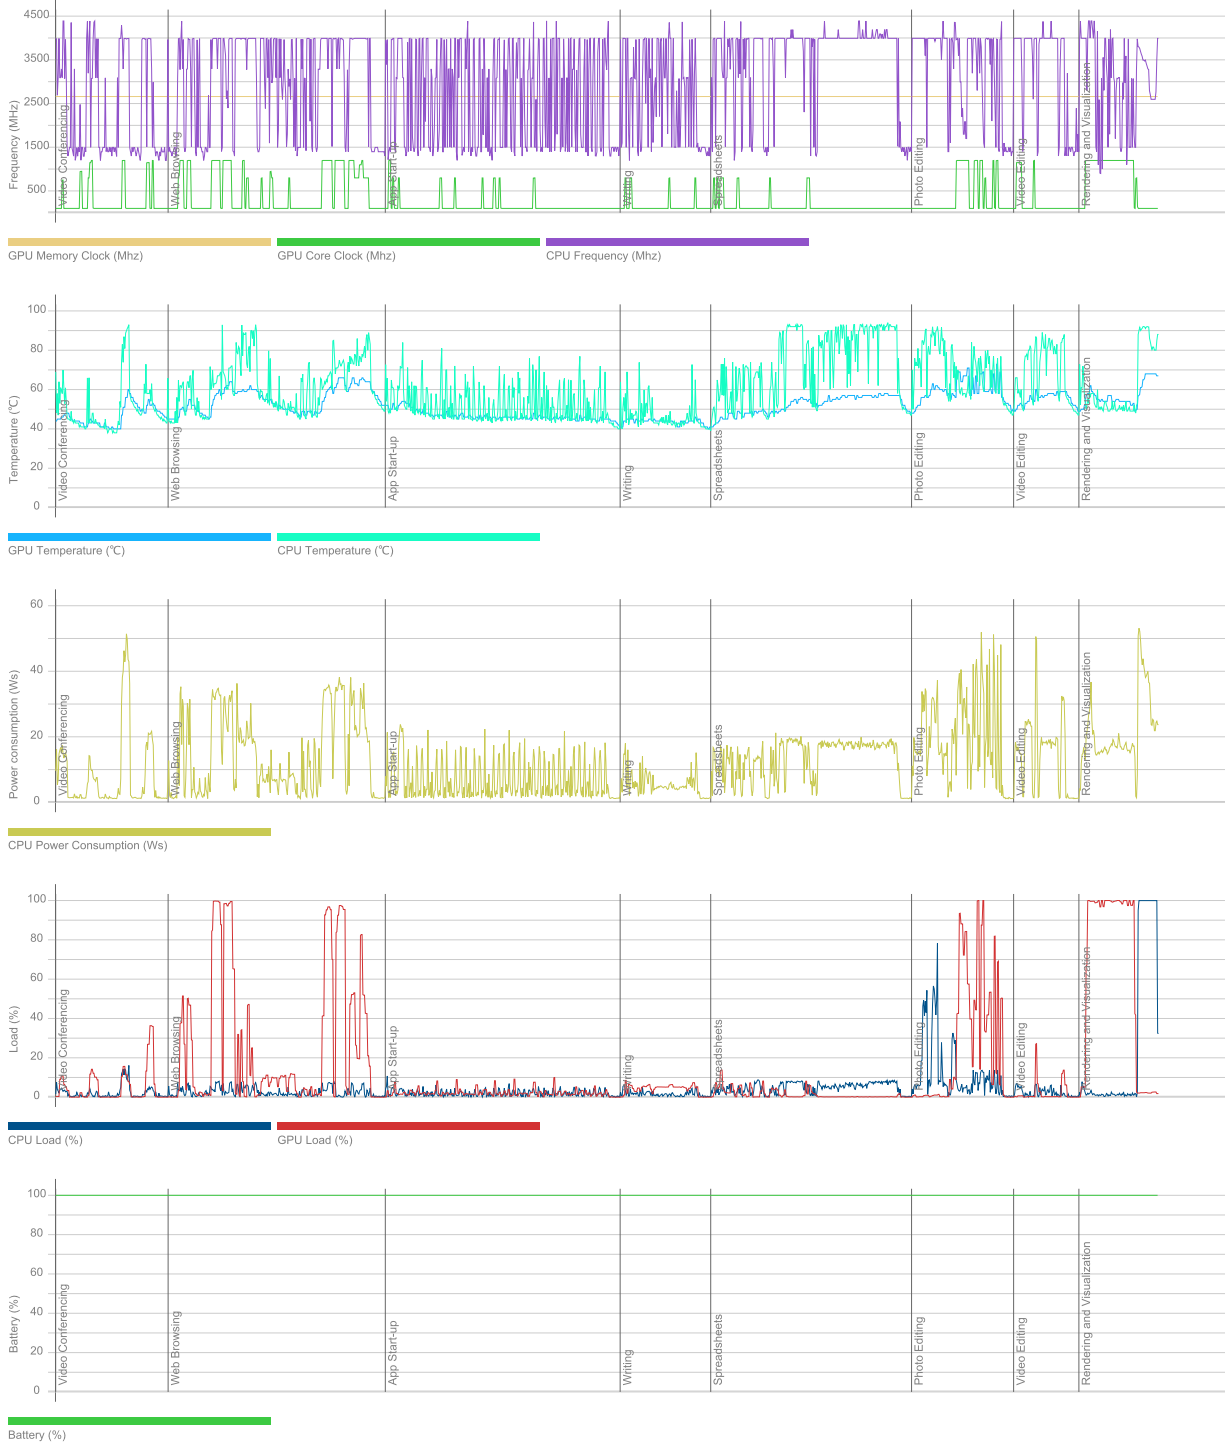

Hardware monitoring