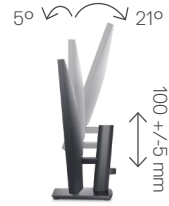

Recommended Accessories

DELL 27 MONITOR | E2722HS

Easily adjust the panel to your preferred viewing position.

Back view -
Cable management slot

Tilt and height adjustable

Connectivity

- 1 Power connector
- 2 HDMI port
- 3 DP port
- 4 VGA port
- 5 Speakers