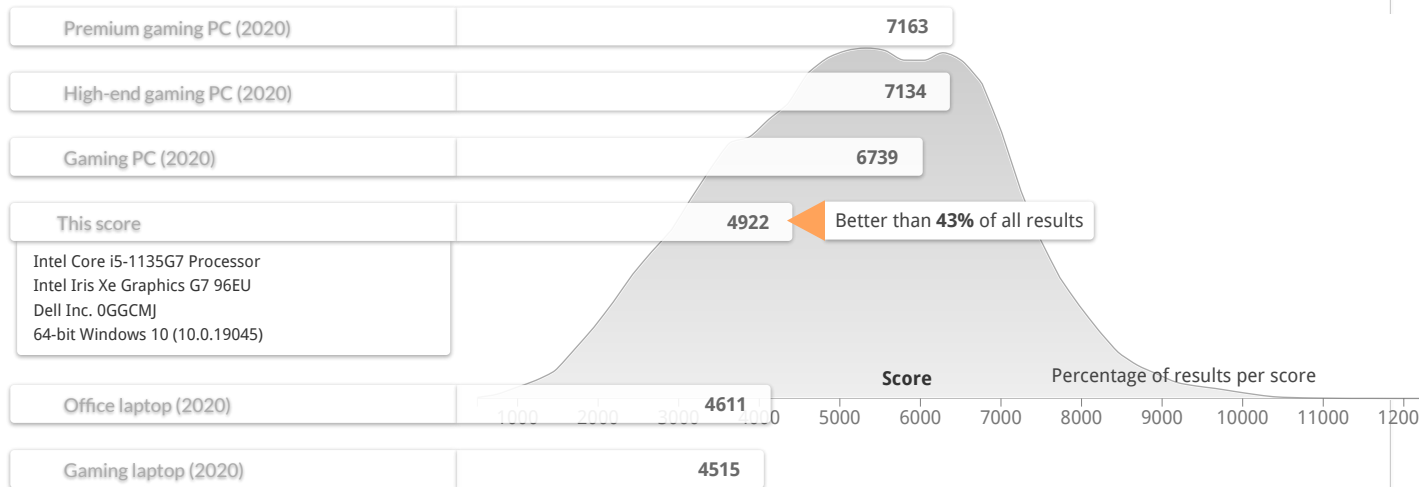

3DMARK®

PCMARK 10

SCORE

4 922 with **Intel Iris Xe Graphics G7 96EU(1x)** and **Intel Core i5-1135G7**

VALID RESULT

Web Score	8 562	Apps Score	14 173	Chat Score	7 550
Photo Score	7 800	Video Score	4 706	Writing Score	7 859
Rendering and Visualization Score	3 253	Spreadsheet Score	5 826	Essentials	9 712
		Productivity	6 766	Digital Content Creation	4 924

[Share this result](#) [Add to compare](#)

RUN DETAILS

OTHER RESULTS IN PCMARK 10 RUN

Intel Core i5-1135G7 Processor
Intel Iris Xe Graphics G7 96EU
Dell Inc. 0GGCMJ
64-bit Windows 10 (10.0.19045)

Name DESKTOP-V6G3578_2023-03-30 15:30:37.0

Description

User Nex Computer S.A.S

OPENCL DEVICES

Video Conferencing Intel(R) Iris(R) Xe Graphics

Spreadsheets CPU

Photo Editing Intel(R) Iris(R) Xe Graphics

Video Editing Intel(R) Iris(R) Xe Graphics

GRAPHICS CARD

Graphics Card **Intel Iris Xe Graphics G7 96EU**

Vendor Dell Computer Corporation