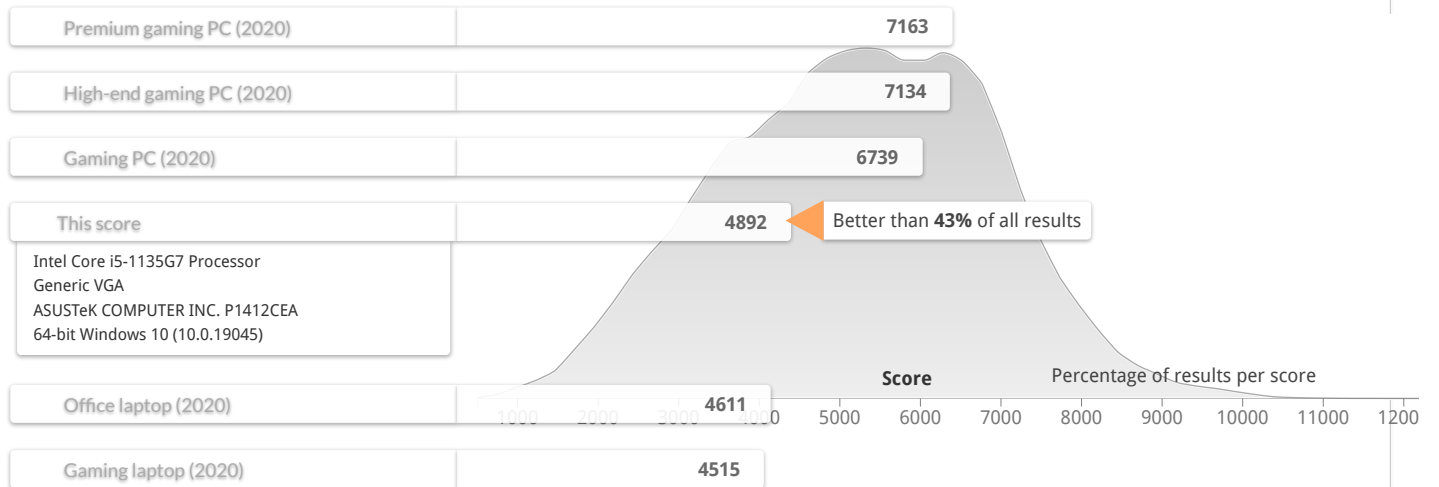

3DMARK®

PCMARK 10

SCORE

4 892 with **Generic VGA(1x)** and **Intel Core i5-1135G7 Processor**

GRAPHICS CARD IS NOT RECOGNIZED

Web Score	8 259	Apps Score	16 012	Chat Score	7 580
Photo Score	7 920	Video Score	4 772	Writing Score	7 776
Rendering and Visualization Score	2 766	Spreadsheet Score	5 849	Essentials	10 008
		Productivity	6 744	Digital Content Creation	4 710

[Share this result](#) [Add to compare](#)

RUN DETAILS

OTHER RESULTS IN PCMARK 10 RUN

Intel Core i5-1135G7 Processor
Generic VGA
ASUSTeK COMPUTER INC. P1412CEA
64-bit Windows 10 (10.0.19045)

Name DESKTOP-3JKC2M5_2023-03-31 01:43:58.0

Description

User Nex Computer S.A.S

OPENCL DEVICES

Video Conferencing Intel(R) Iris(R) Xe Graphics

Spreadsheets CPU

Photo Editing Intel(R) Iris(R) Xe Graphics

Video Editing Intel(R) Iris(R) Xe Graphics

GRAPHICS CARD

Graphics Card Generic VGA

Vendor Asustek Computer, Inc.