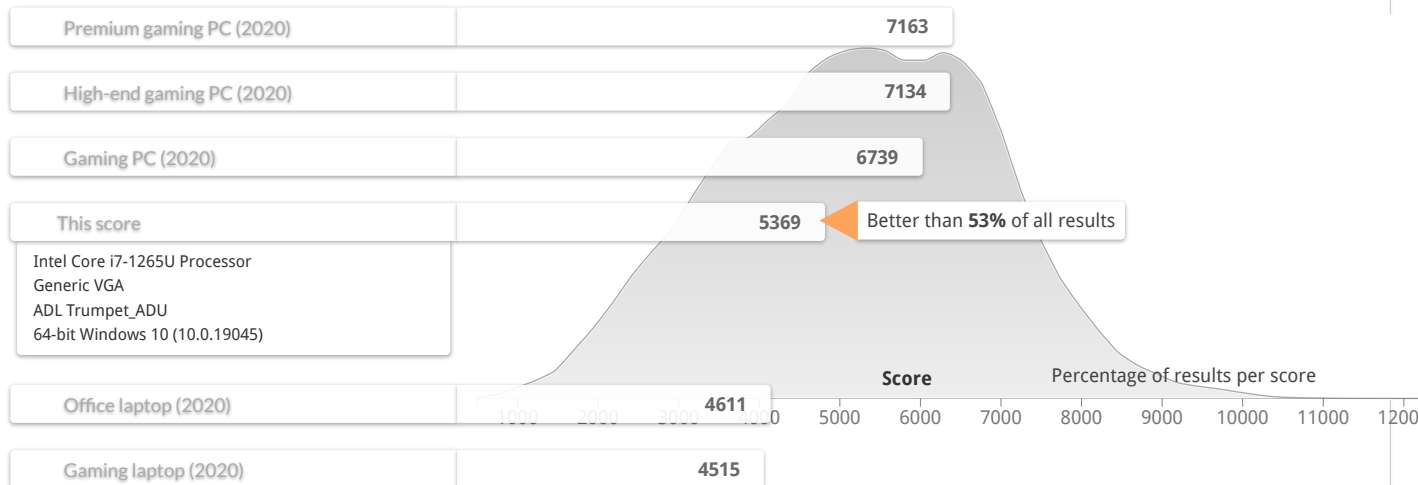

3DMARK®

PCMARK 10

SCORE

5 369 with **Generic VGA(1x)** and **Intel Core i7-1265U Processor**

GRAPHICS CARD IS NOT RECOGNIZED

Web Score	9 379	Apps Score	16 449	Chat Score	7 888
Photo Score	9 839	Video Score	4 657	Writing Score	8 180
Rendering and Visualization Score	3 074	Spreadsheet Score	6 998	Essentials	10 676
		Productivity	7 565	Digital Content Creation	5 202

[Share this result](#) [Add to compare](#)

RUN DETAILS

OTHER RESULTS IN PCMARK 10 RUN

Intel Core i7-1265U Processor
Generic VGA
ADL Trumpet_ADU
64-bit Windows 10 (10.0.19045)

Name DESKTOP-I74H4SB_2023-03-31 00:27:25.0
Description
User Nex Computer S.A.S

OPENCL DEVICES

Video Conferencing Intel(R) Iris(R) Xe Graphics
Spreadsheets CPU
Photo Editing Intel(R) Iris(R) Xe Graphics
Video Editing Intel(R) Iris(R) Xe Graphics

GRAPHICS CARD

Graphics Card Generic VGA
Vendor Acer