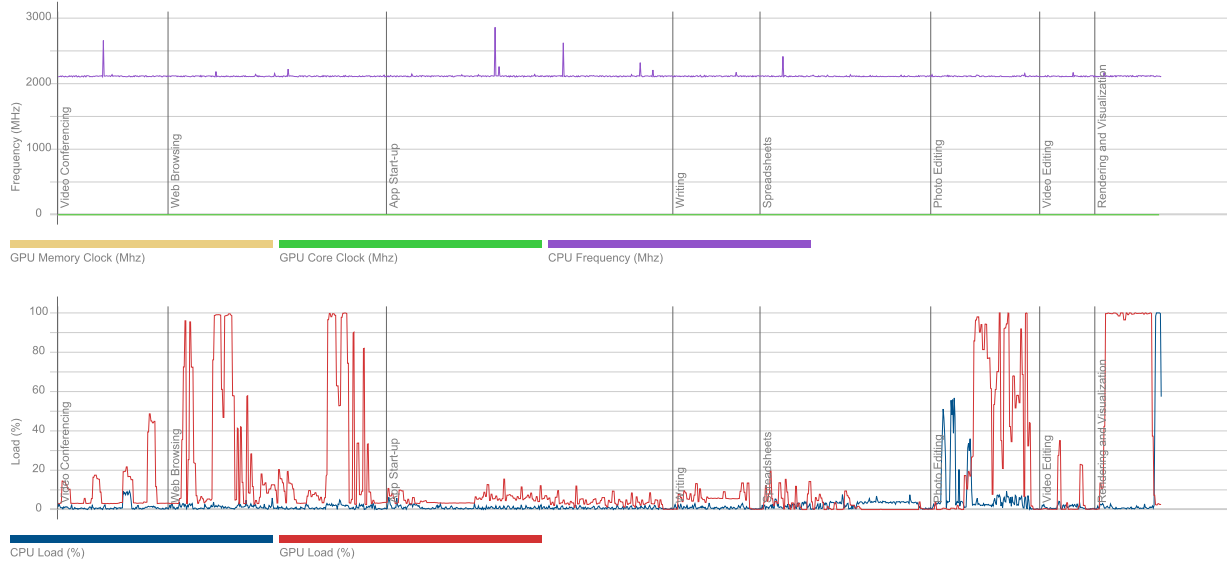

Hardware monitoring