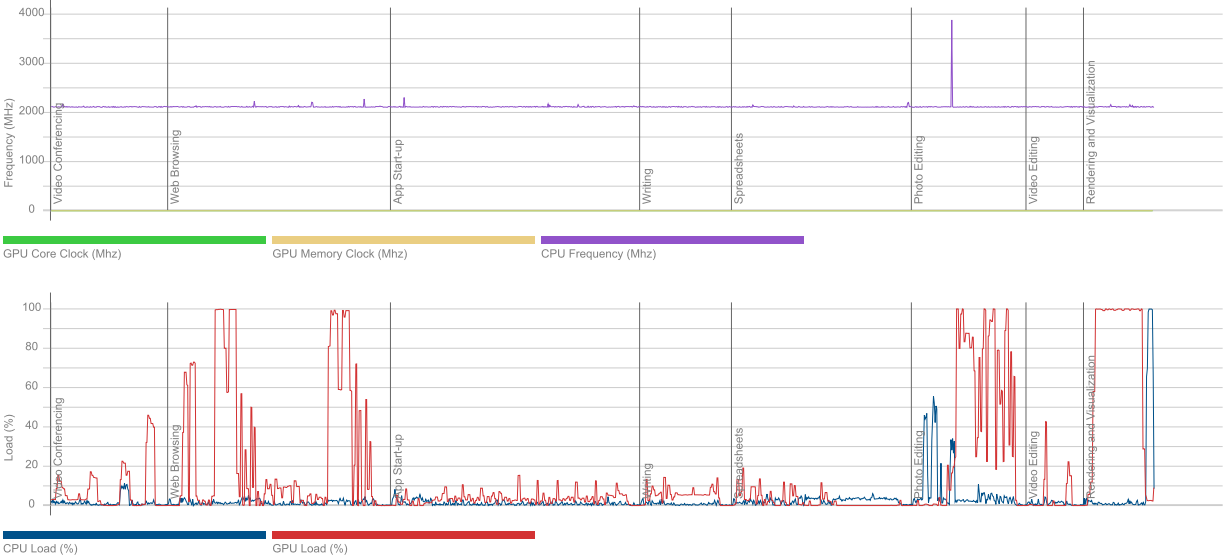

Hardware monitoring