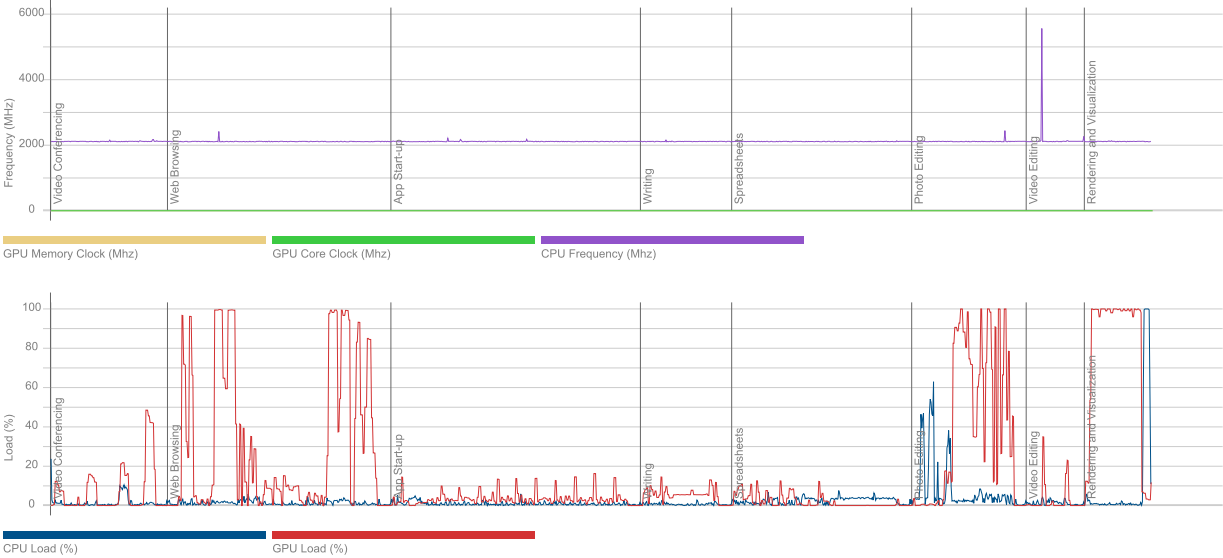

Hardware monitoring