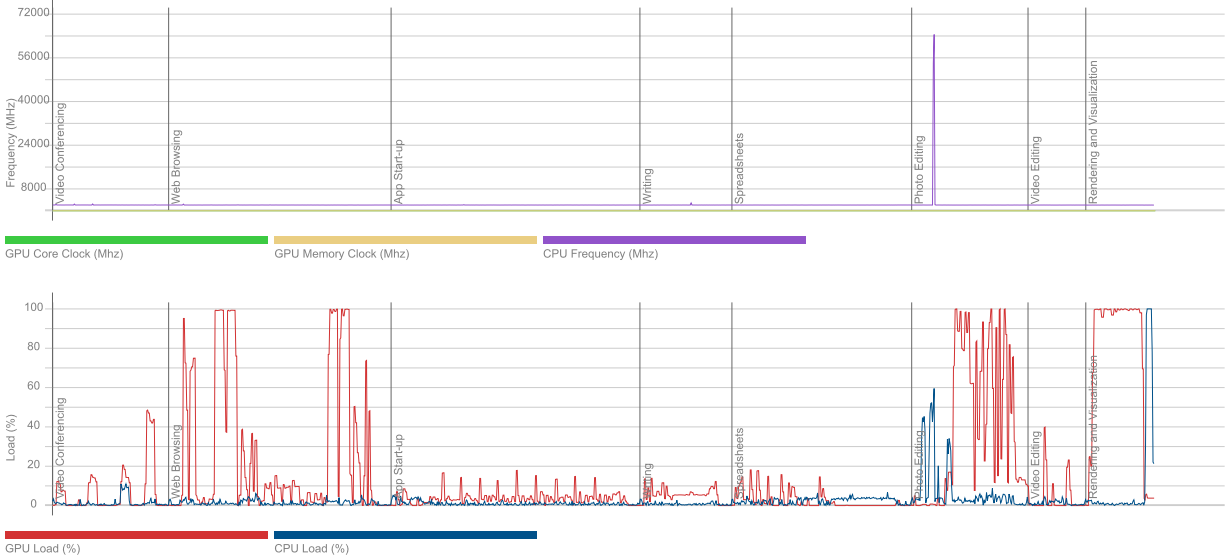

Hardware monitoring