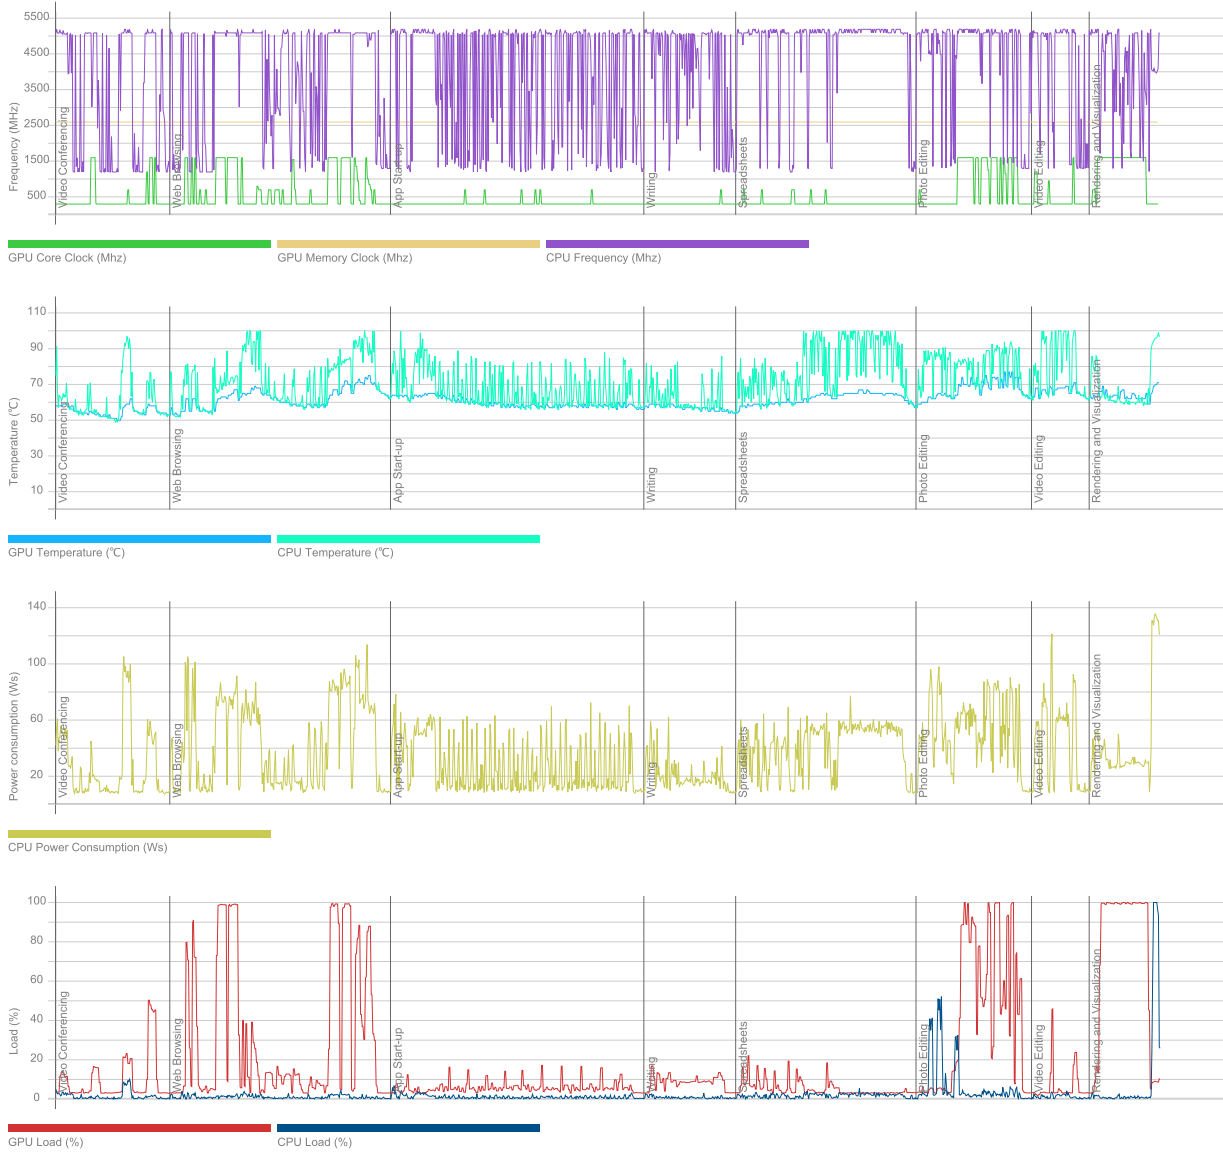

Hardware monitoring