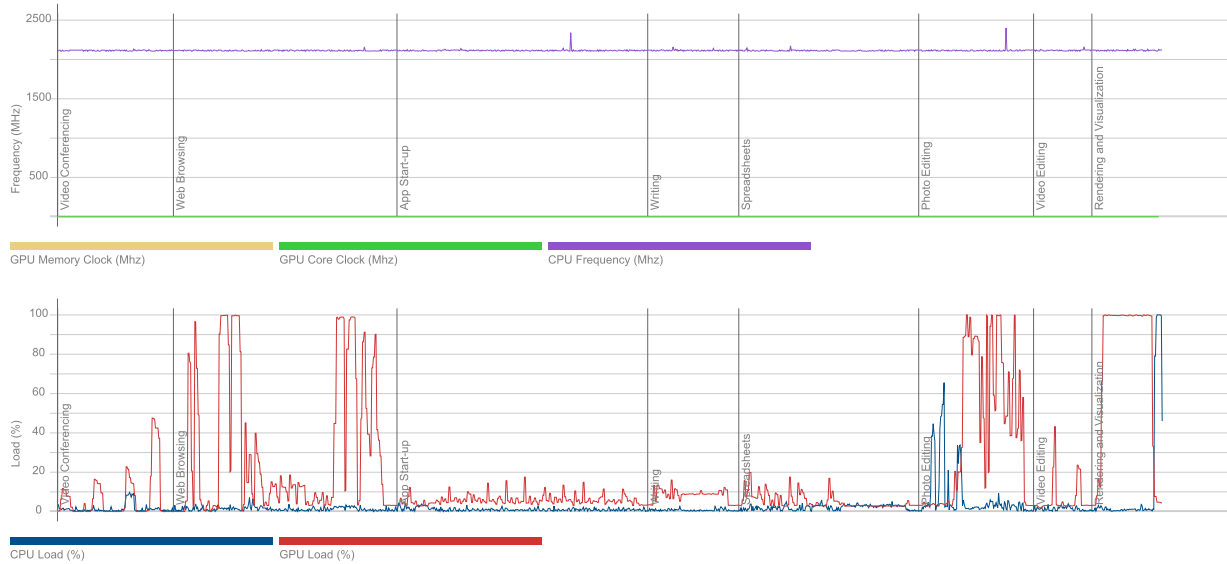

Hardware monitoring