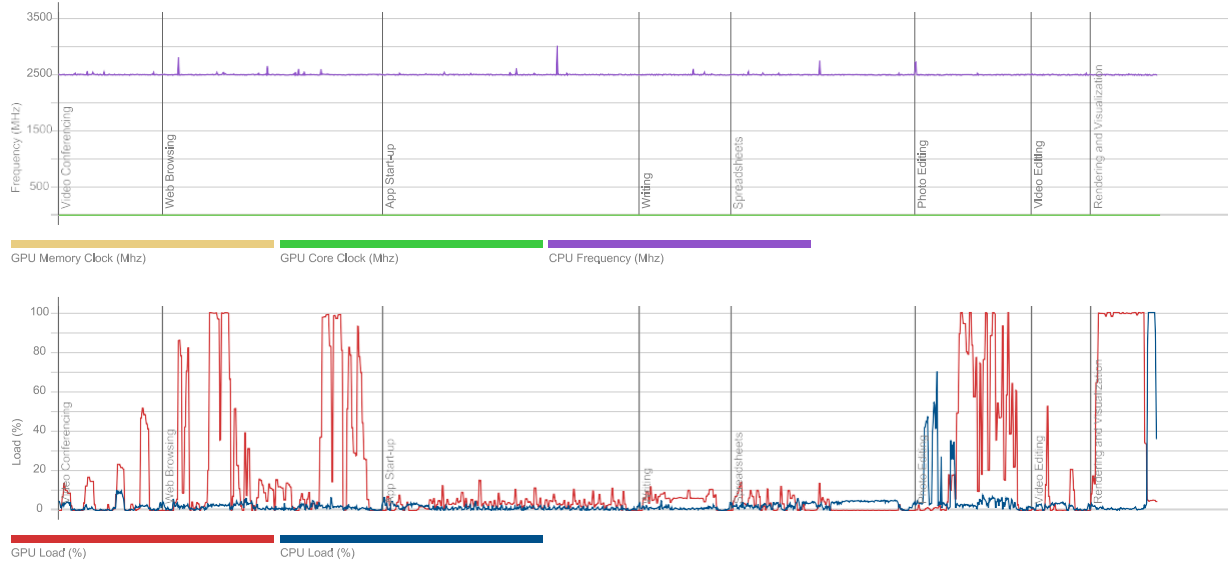

Hardware monitoring